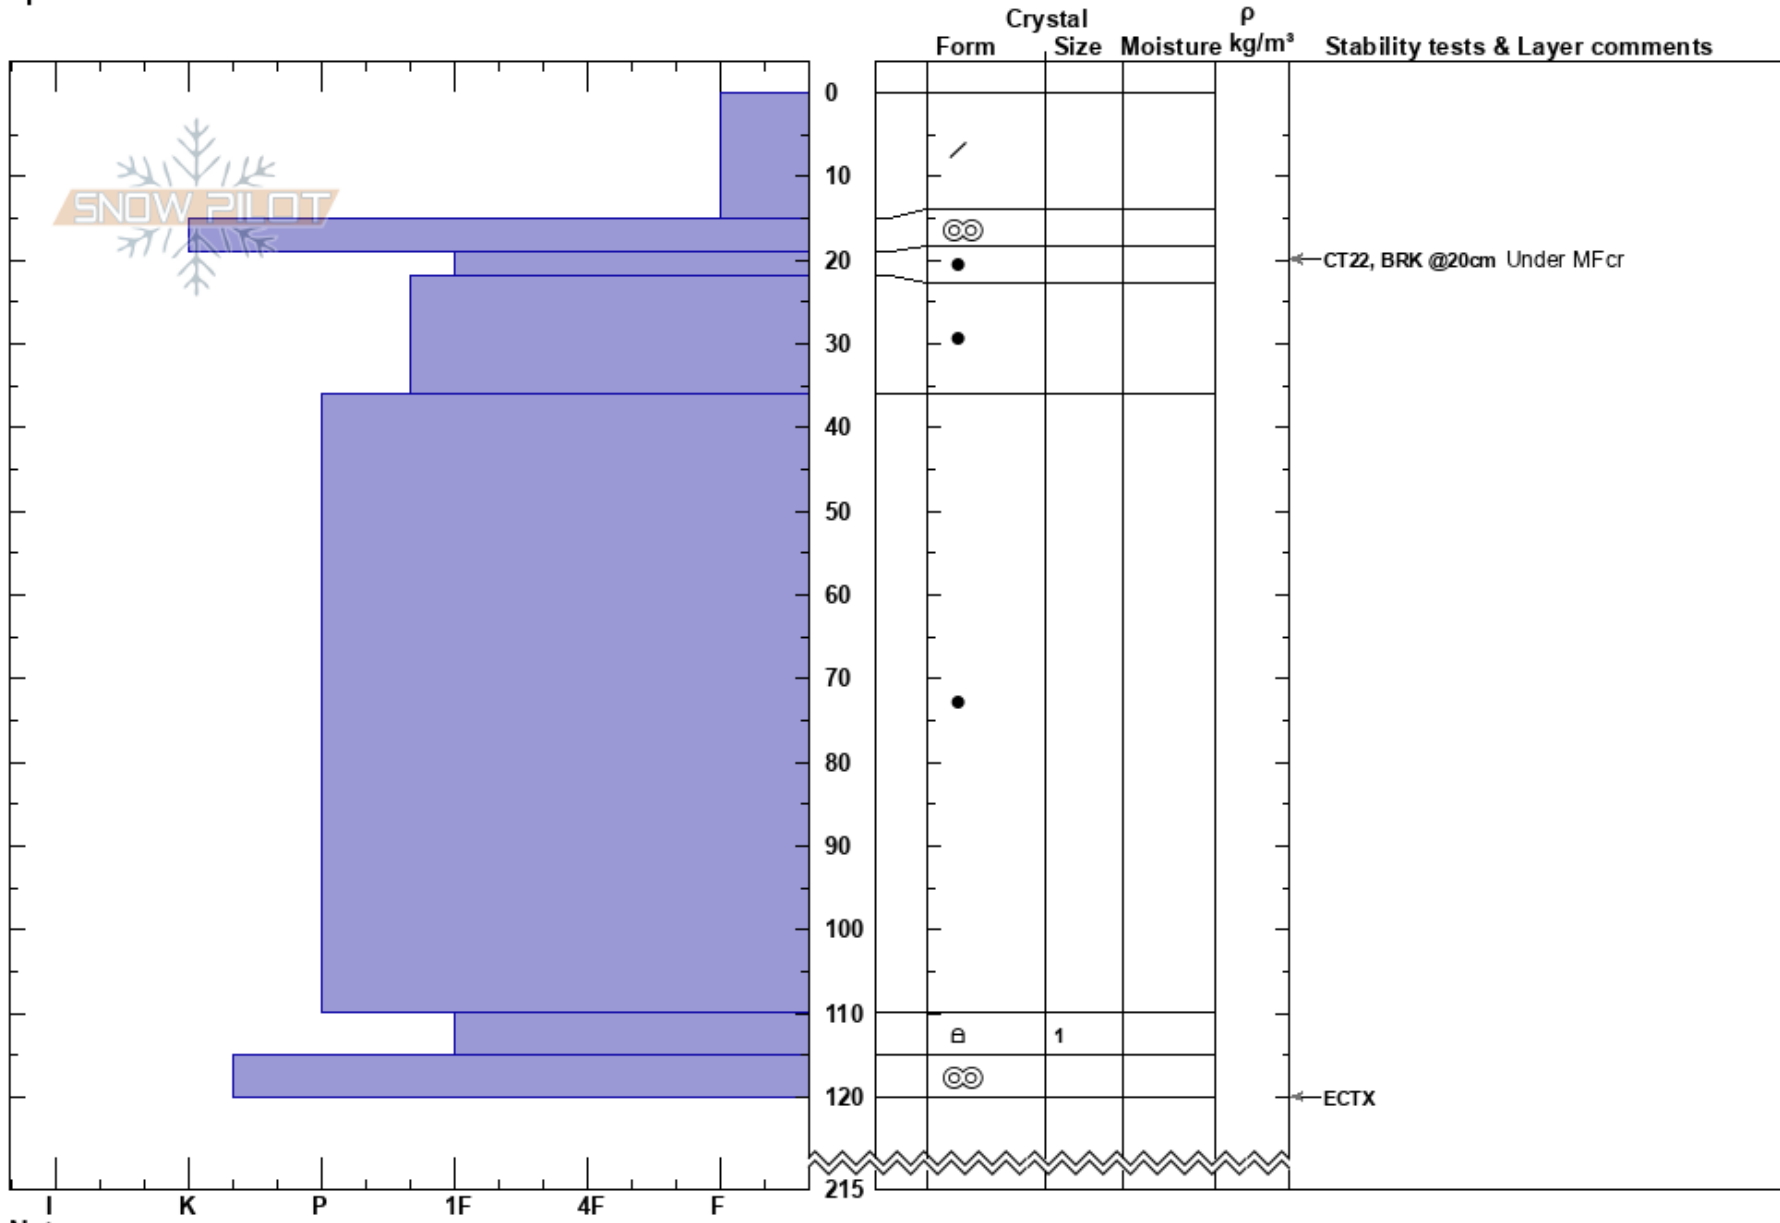

Test Profile  
 Southern Selkirks  
 CA  
 Elevation: 2066 m  
 Aspect: E  
 Specifics:

White Grizzly  
 03/27/2024 - 12:30pm  
 Co-ord:  
 Slope Angle: 20°  
 Wind Loading:

Stability:  
 Air Temperature: -3.9°C  
 Sky Cover: X  
 Precipitation: S1  
 Wind:

HS:215

Layer Notes:

Notes: Snow profile dug by Mathias Spelkens