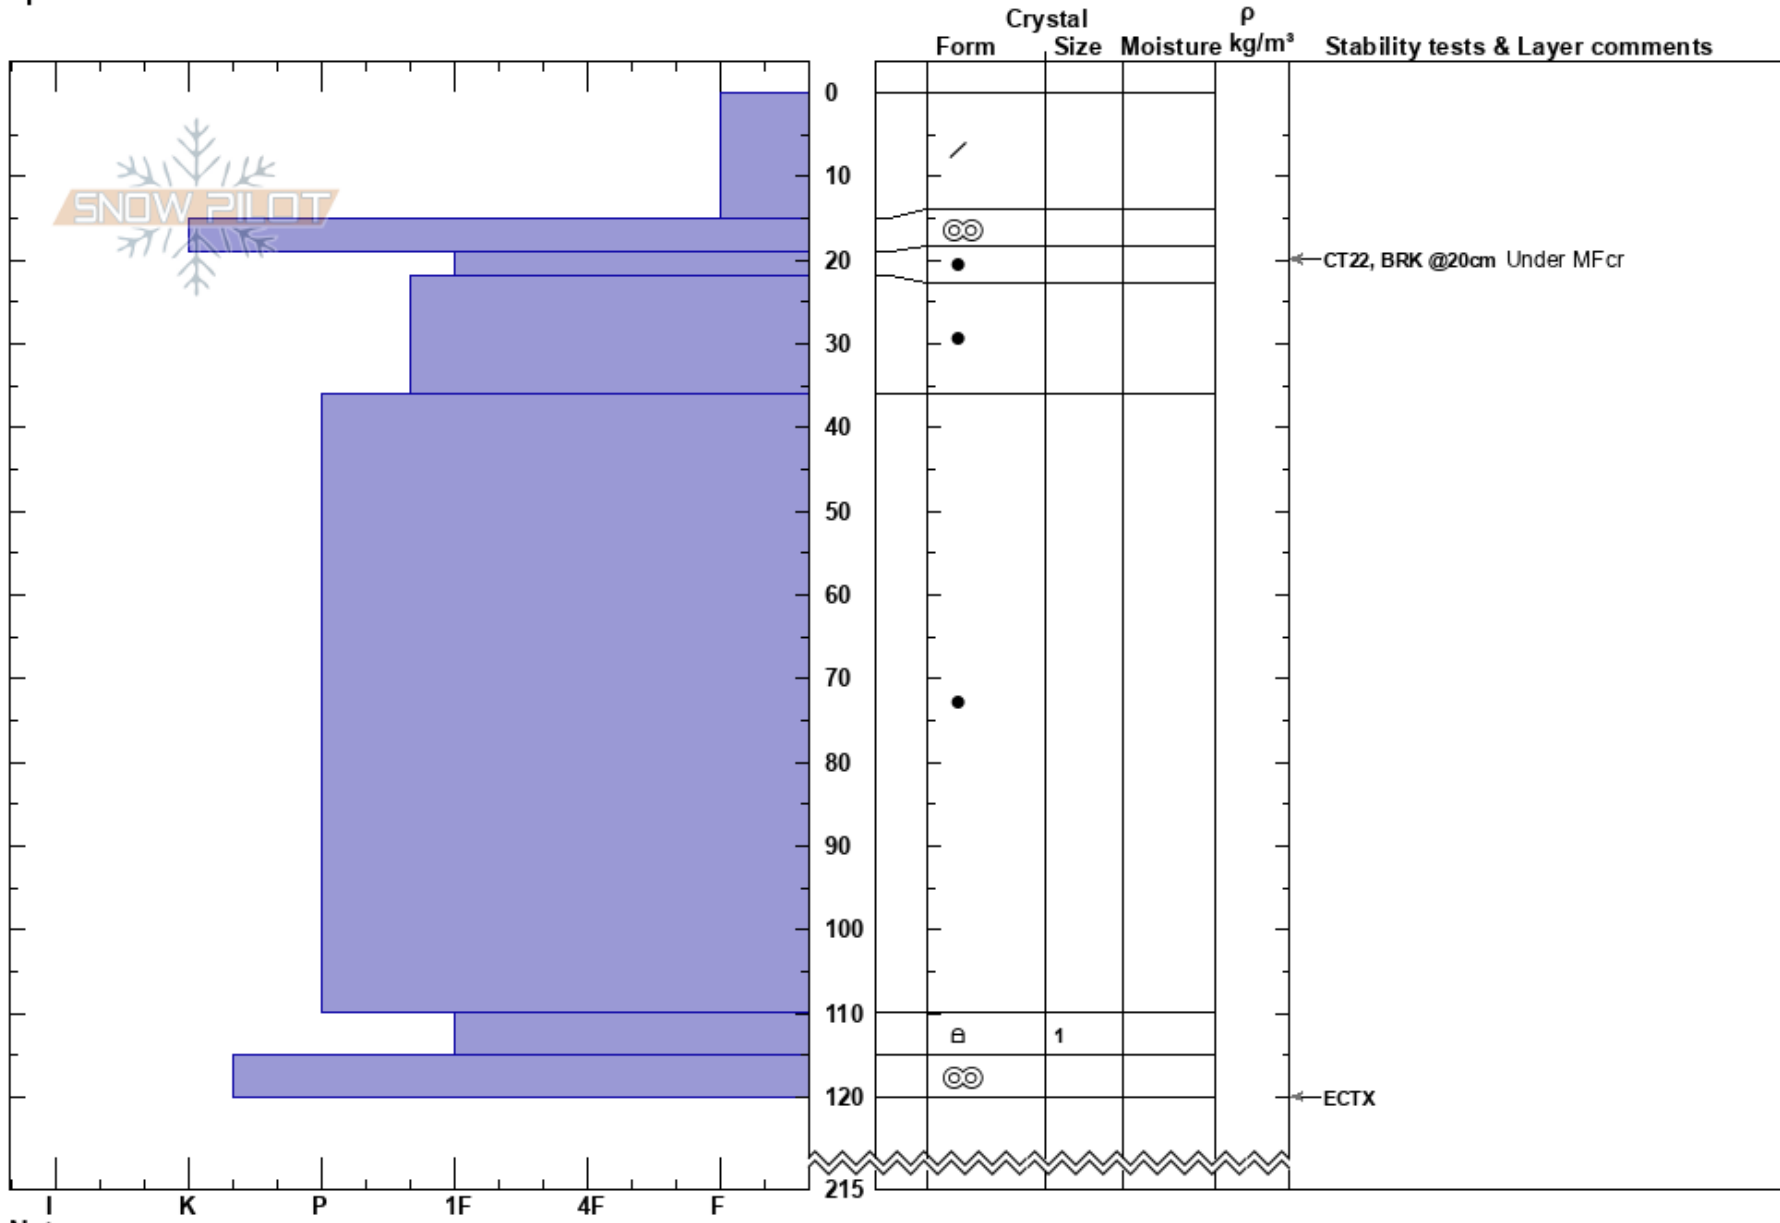

Test Profile
 Southern Selkirks
 CA
 Elevation: 2066 m
 Aspect: E
 Specifics:

White Grizzly
 03/27/2024 - 12:30pm
 Co-ord:
 Slope Angle: 20°
 Wind Loading:

Stability:
 Air Temperature: -3.9°C
 Sky Cover: X
 Precipitation: S1
 Wind:

HS:215

Layer Notes:

Notes: Snow profile dug by Mathias Spelkens