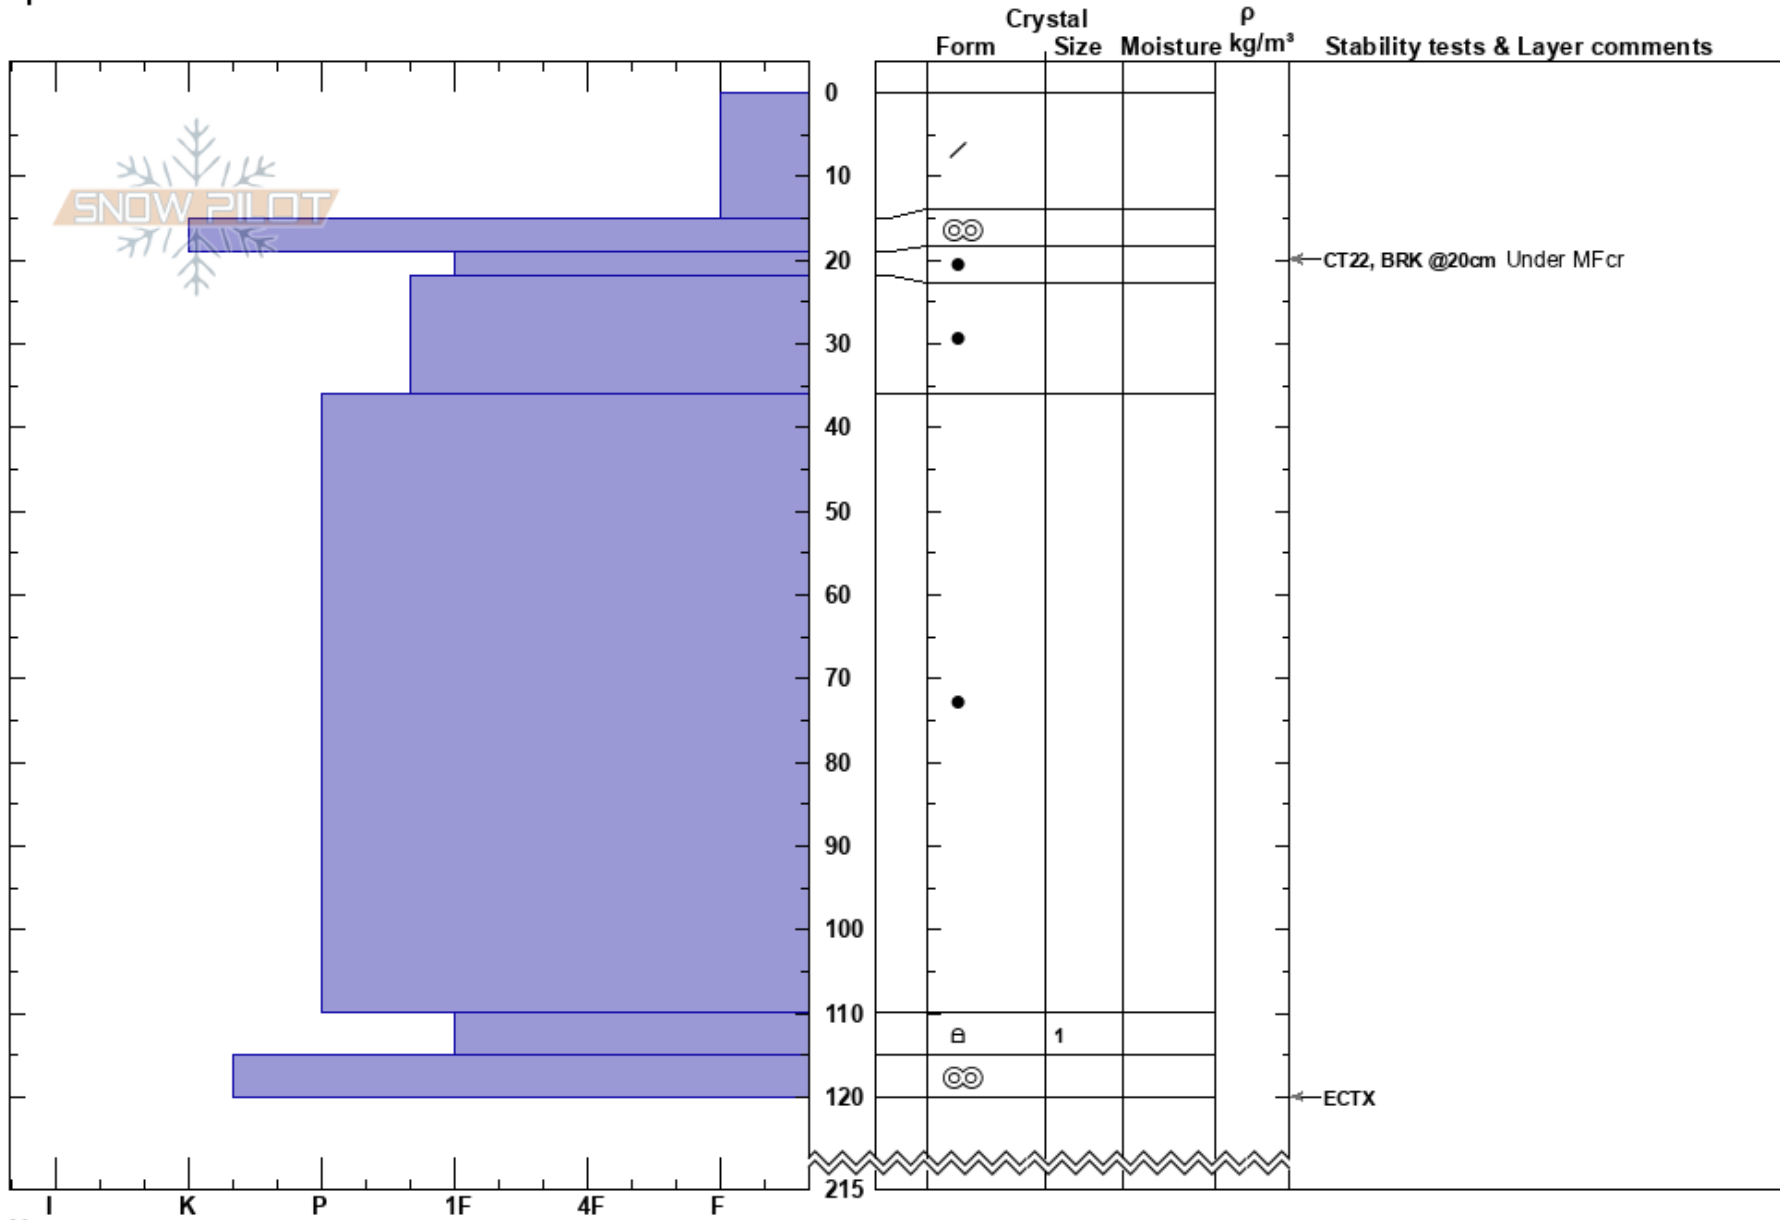

Test Profile
 Southern Selkirks
 CA
 Elevation: 2066 m
 Aspect: E
 Specifics:

White Grizzly
 03/27/2024 - 12:30pm
 Co-ord:
 Slope Angle: 20°
 Wind Loading:

Stability:
 Air Temperature: -3.9°C
 Sky Cover: X
 Precipitation: S1
 Wind:

HS:215

Layer Notes:

Notes: Snow profile dug by Mathias Spelkens