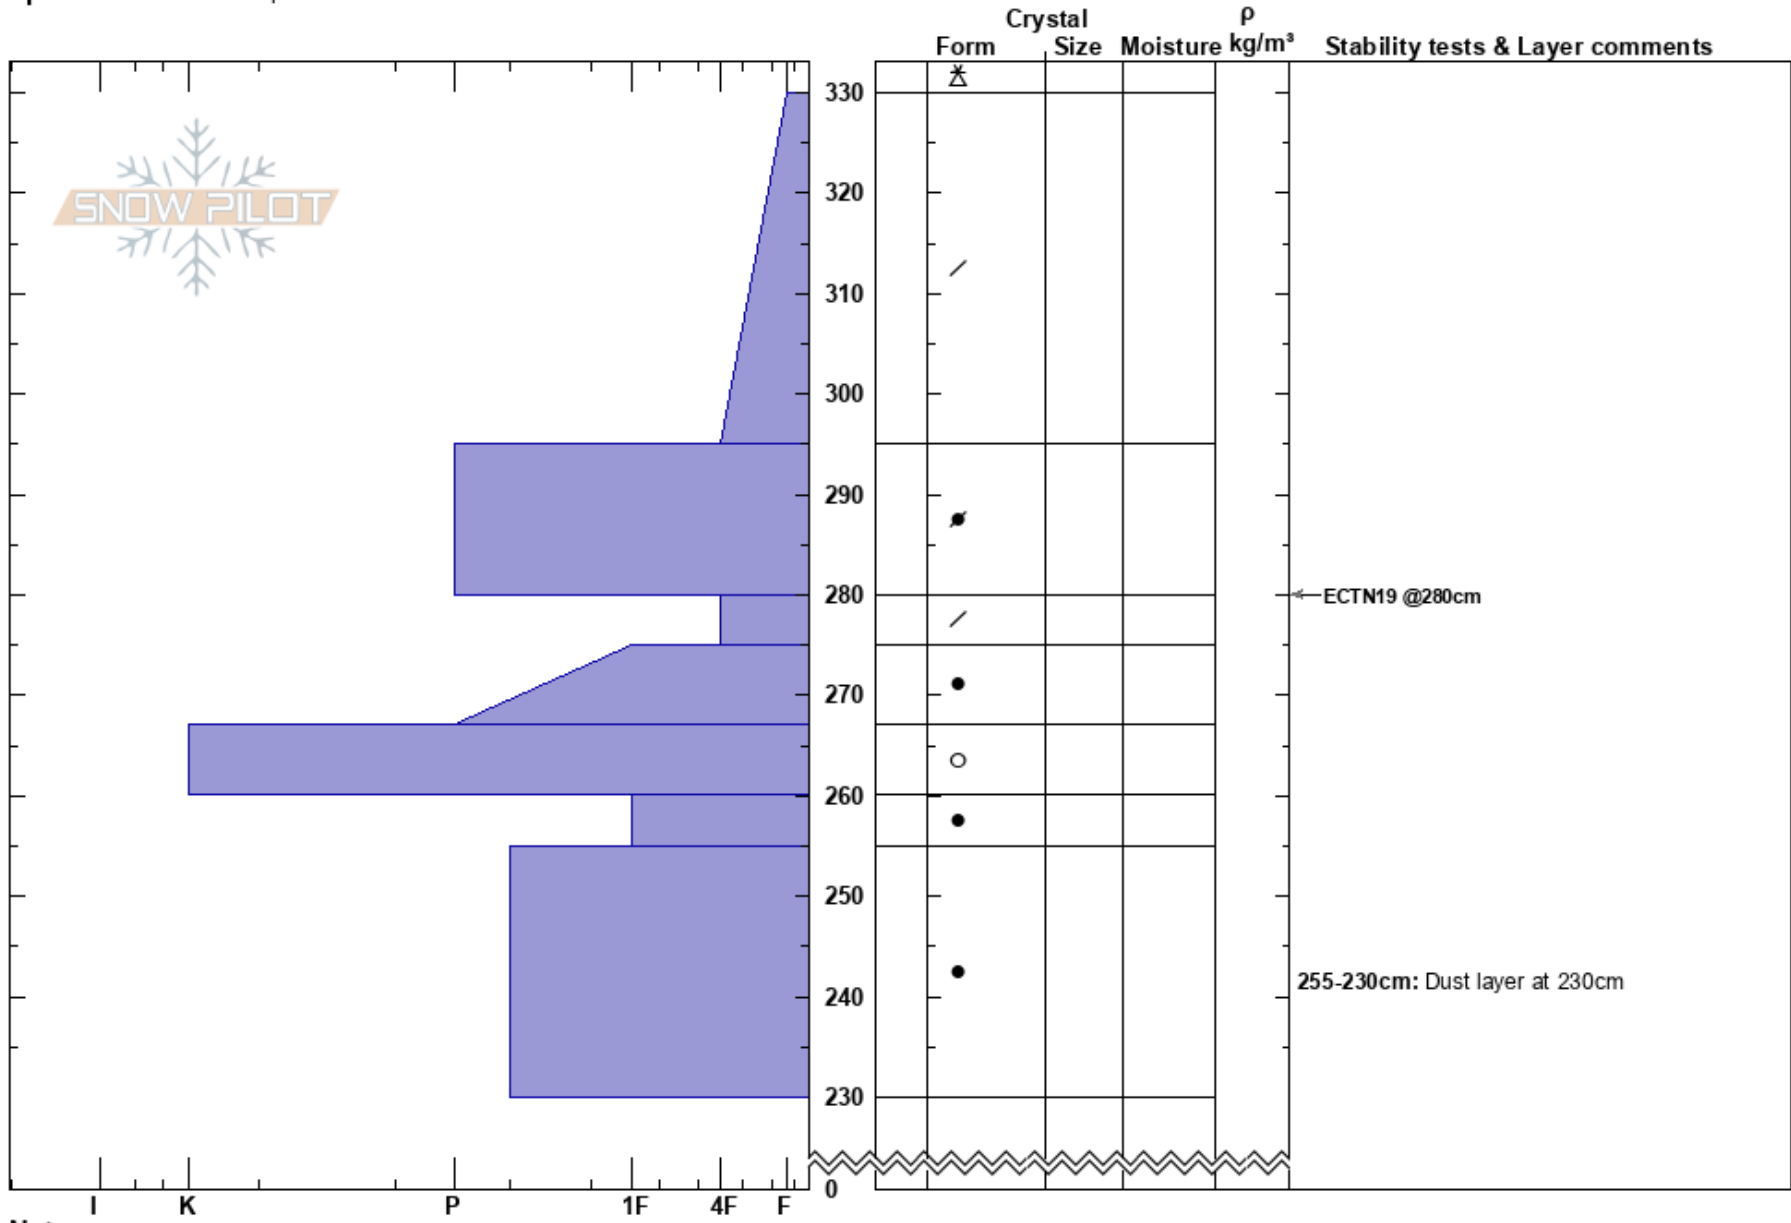

Keller Mountain
 Gore Range
 CO
Elevation: 11900 ft
Aspect: NE
Specifics: We skied slope

Andrew McWilliams
 04/01/2024 - 3:00pm
Co-ord: 39.69793N, -106.21177W
Slope Angle: 23°
Wind Loading: yes

Stability:
Air Temperature: -7°C
Sky Cover: BKN
Precipitation: NO
Wind: NW Light Breeze

HS:330
PF:40
PS:20
Layer Notes:
 280-275cm: Problematic layer
 255-230cm: Dust layer at 230cm

Notes: