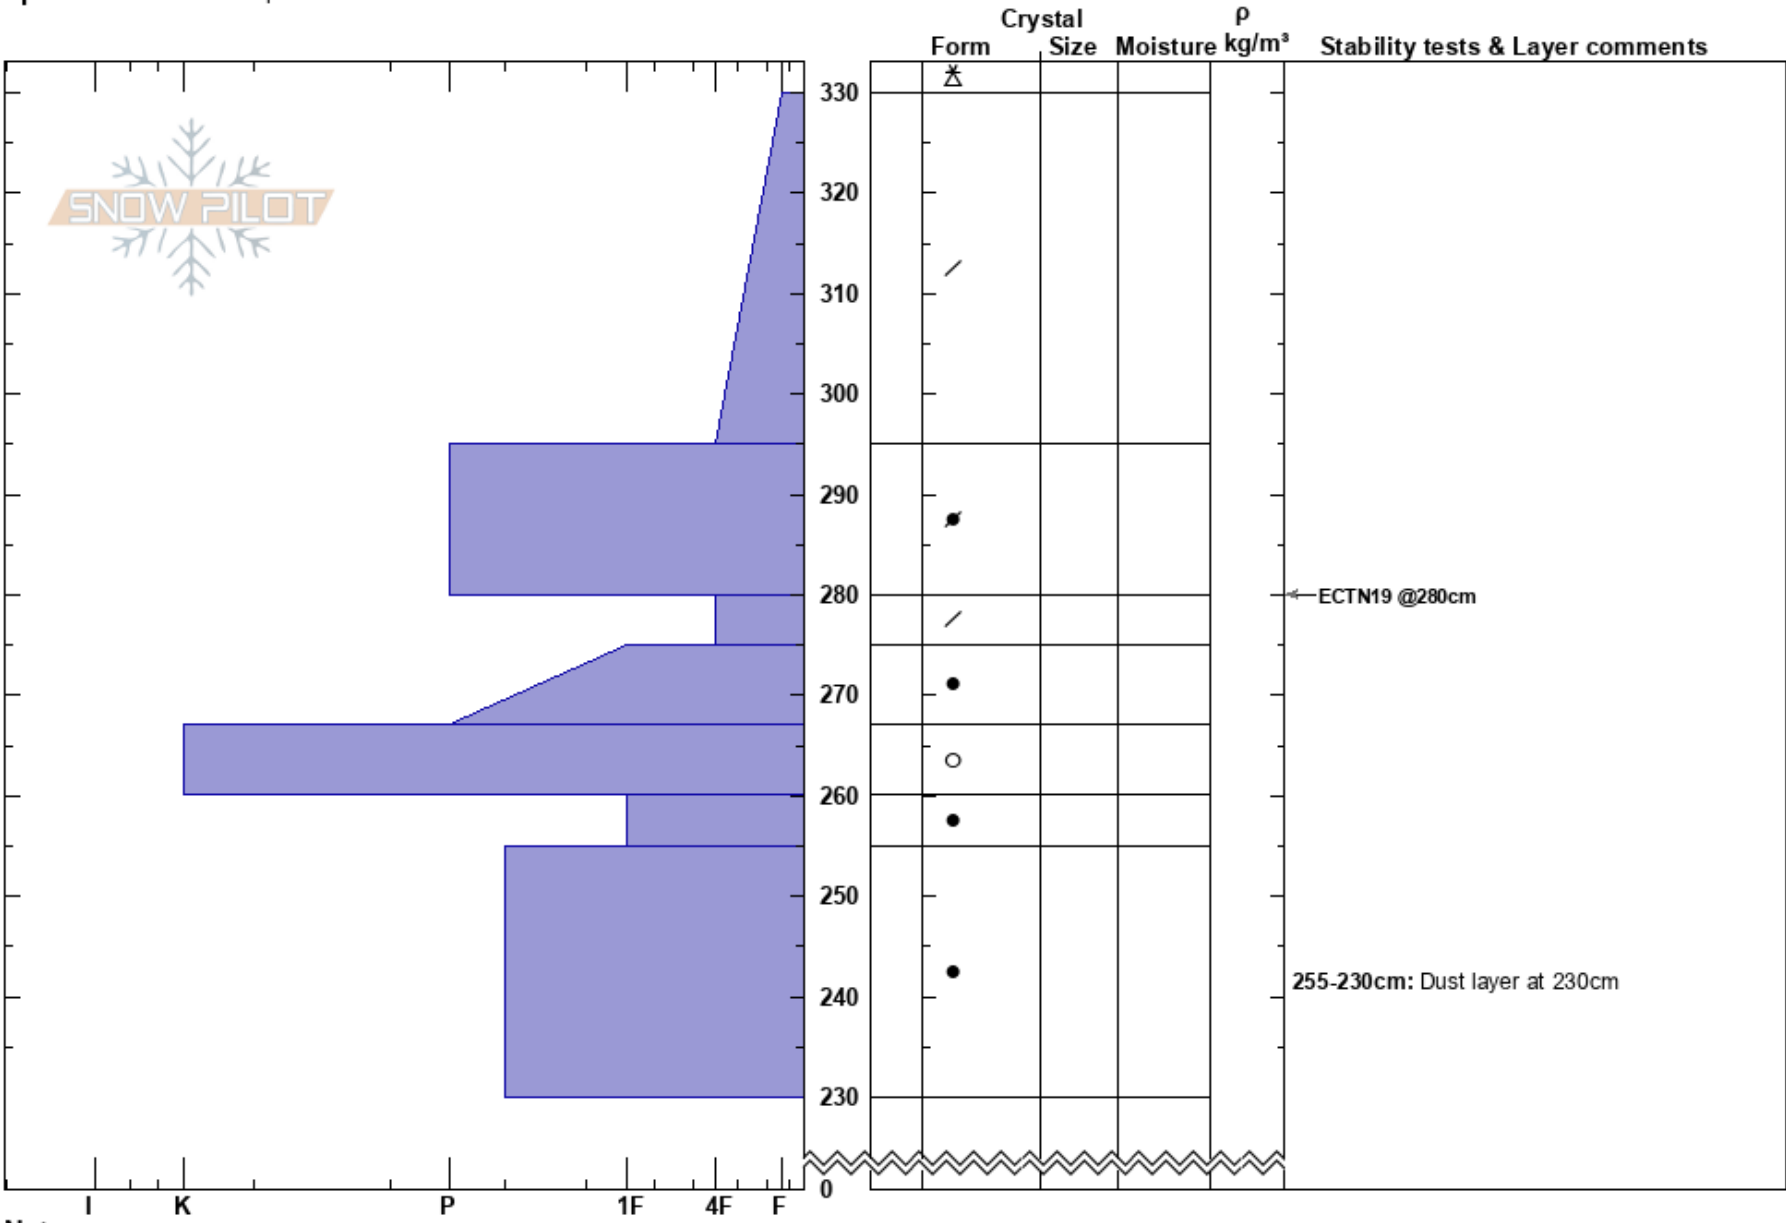

Keller Mountain  
 Gore Range  
 CO  
**Elevation:** 11900 ft  
**Aspect:** NE  
**Specifics:** We skied slope

Andrew McWilliams  
 04/01/2024 - 3:00pm  
**Co-ord:** 39.69793N, -106.21177W  
**Slope Angle:** 23°  
**Wind Loading:** yes

**Stability:**  
**Air Temperature:** -7°C  
**Sky Cover:** BKN  
**Precipitation:** NO  
**Wind:** NW Light Breeze

**HS:**330  
**PF:**40  
**PS:**20  
**Layer Notes:**  
 280-275cm: Problematic layer  
 255-230cm: Dust layer at 230cm