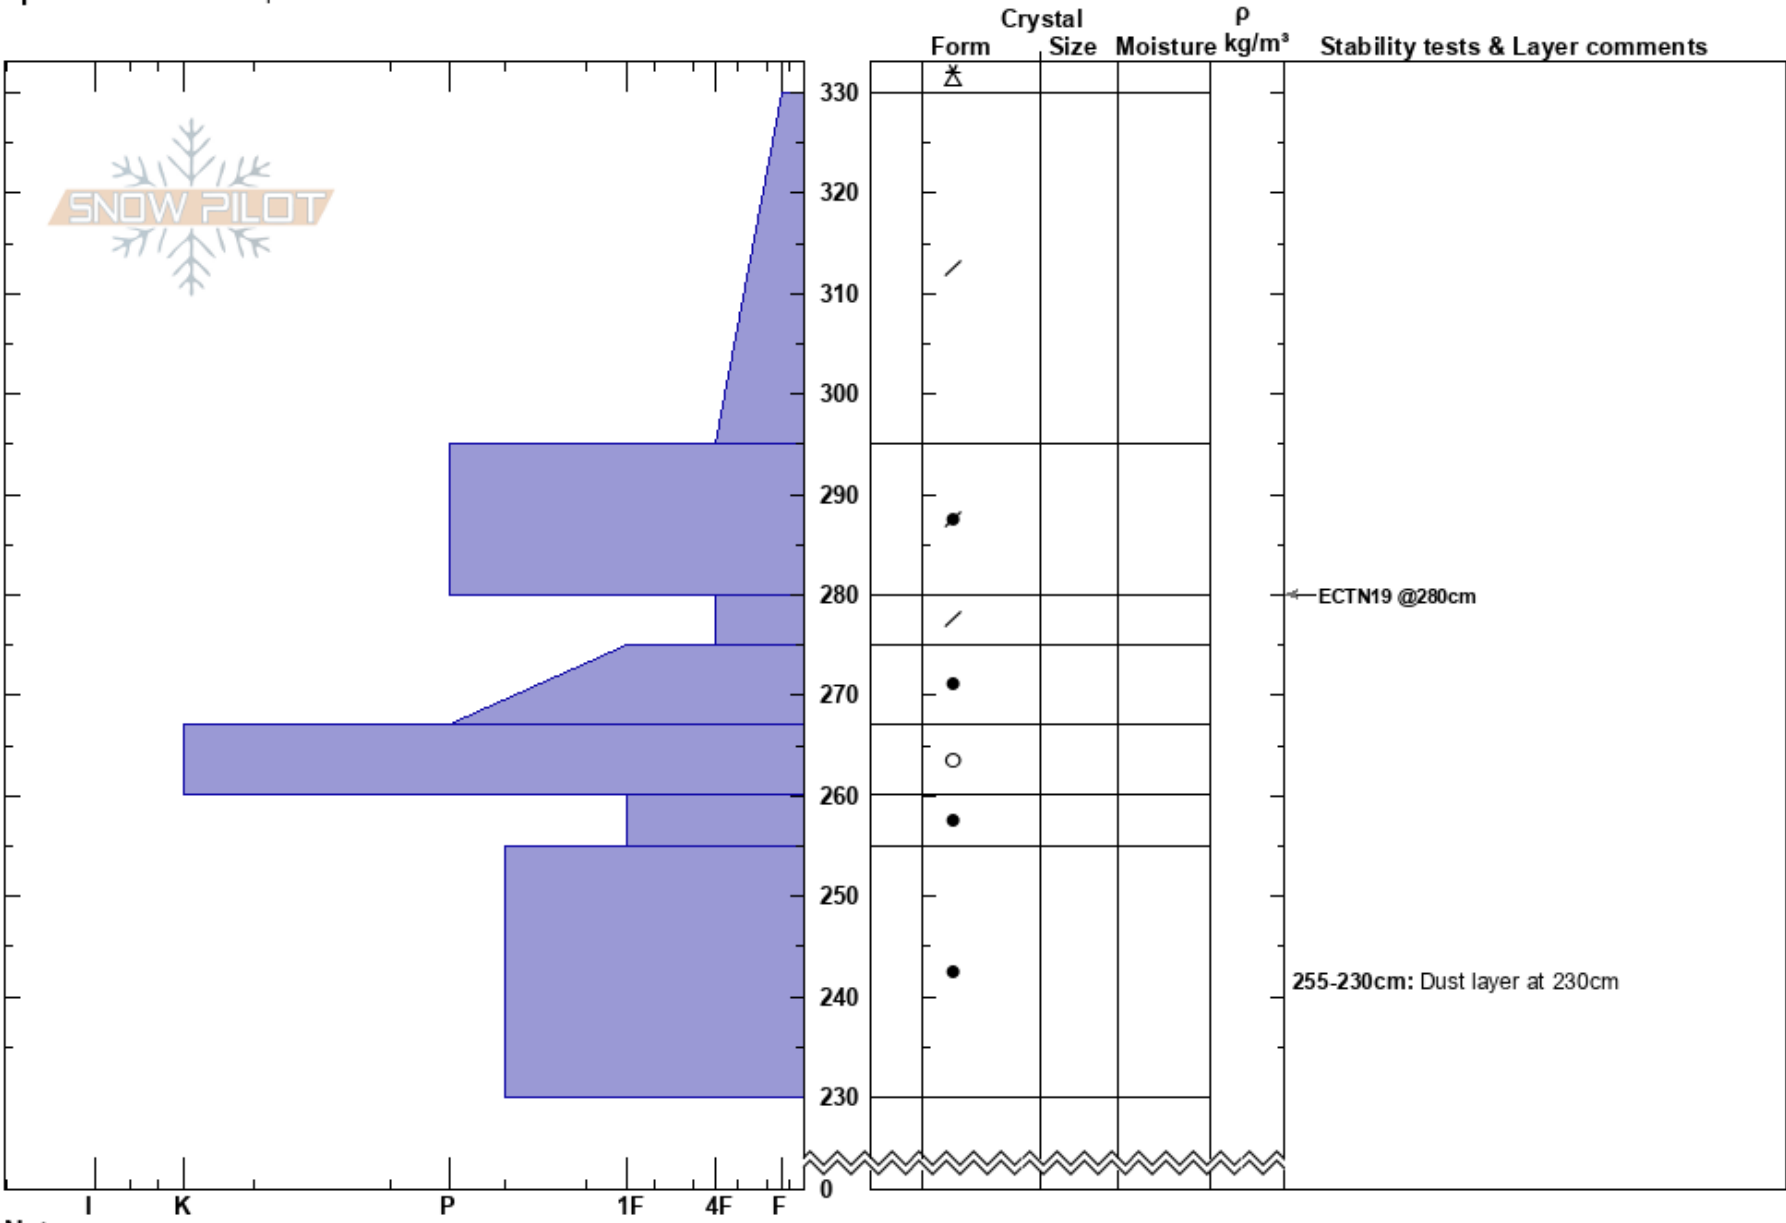

Keller Mountain
 Gore Range
 CO
Elevation: 11900 ft
Aspect: NE
Specifics: We skied slope

Andrew McWilliams
 04/01/2024 - 3:00pm
Co-ord: 39.69793N, -106.21177W
Slope Angle: 23°
Wind Loading: yes

Stability: **HS:**330 **Layer Notes:**
Air Temperature: -7°C **PF:**40 280-275cm: Problematic layer
Sky Cover: BKN **PS:**20 255-230cm: Dust layer at 230cm
Precipitation: NO
Wind: NW Light Breeze