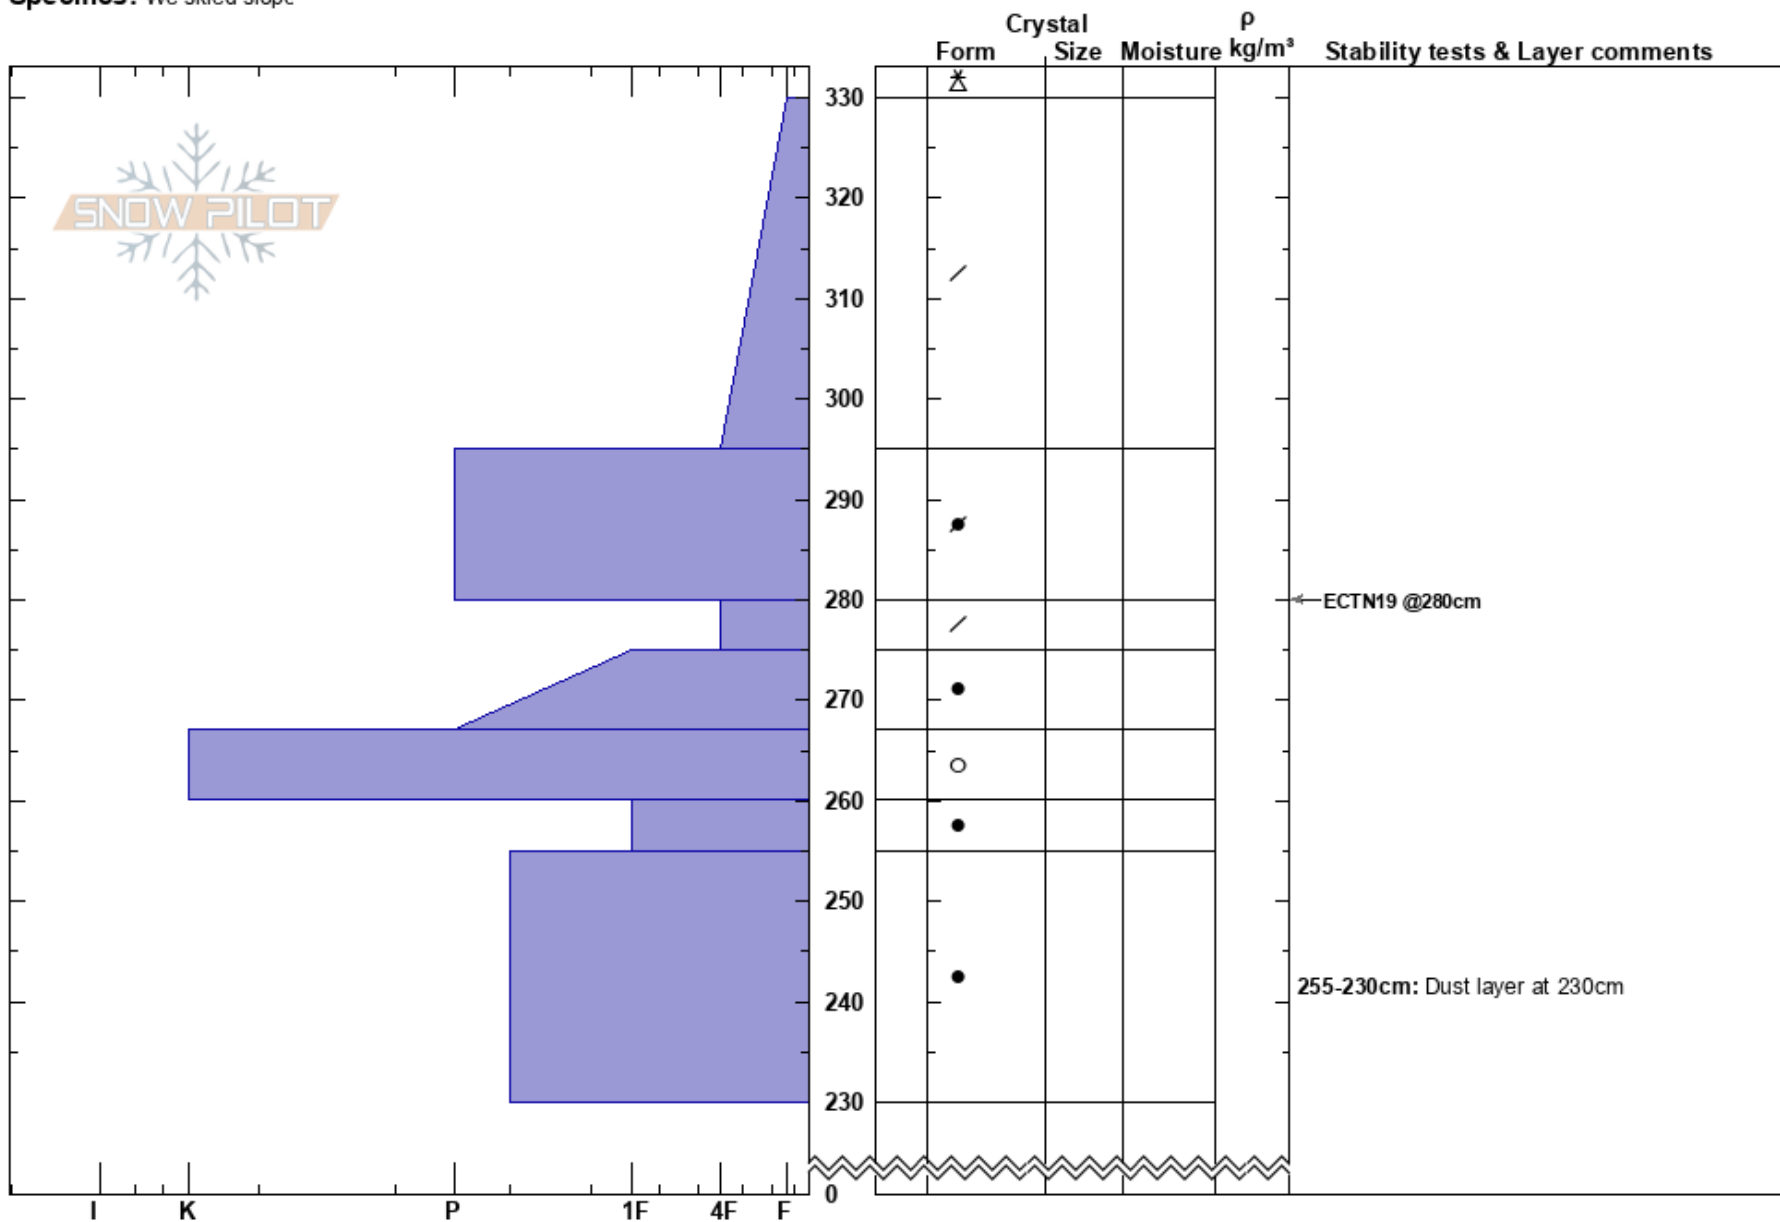

Keller Mountain  
 Gore Range  
 CO  
**Elevation:** 11900 ft  
**Aspect:** NE  
**Specifics:** We skied slope

Andrew McWilliams  
 04/01/2024 - 3:00pm  
**Co-ord:** 39.69793N, -106.21177W  
**Slope Angle:** 23°  
**Wind Loading:** yes

**Stability:**  
**Air Temperature:** -7°C  
**Sky Cover:** BKN  
**Precipitation:** NO  
**Wind:** NW Light Breeze

**HS:**330  
**PF:**40  
**PS:**20  
**Layer Notes:**  
 280-275cm: Problematic layer  
 255-230cm: Dust layer at 230cm