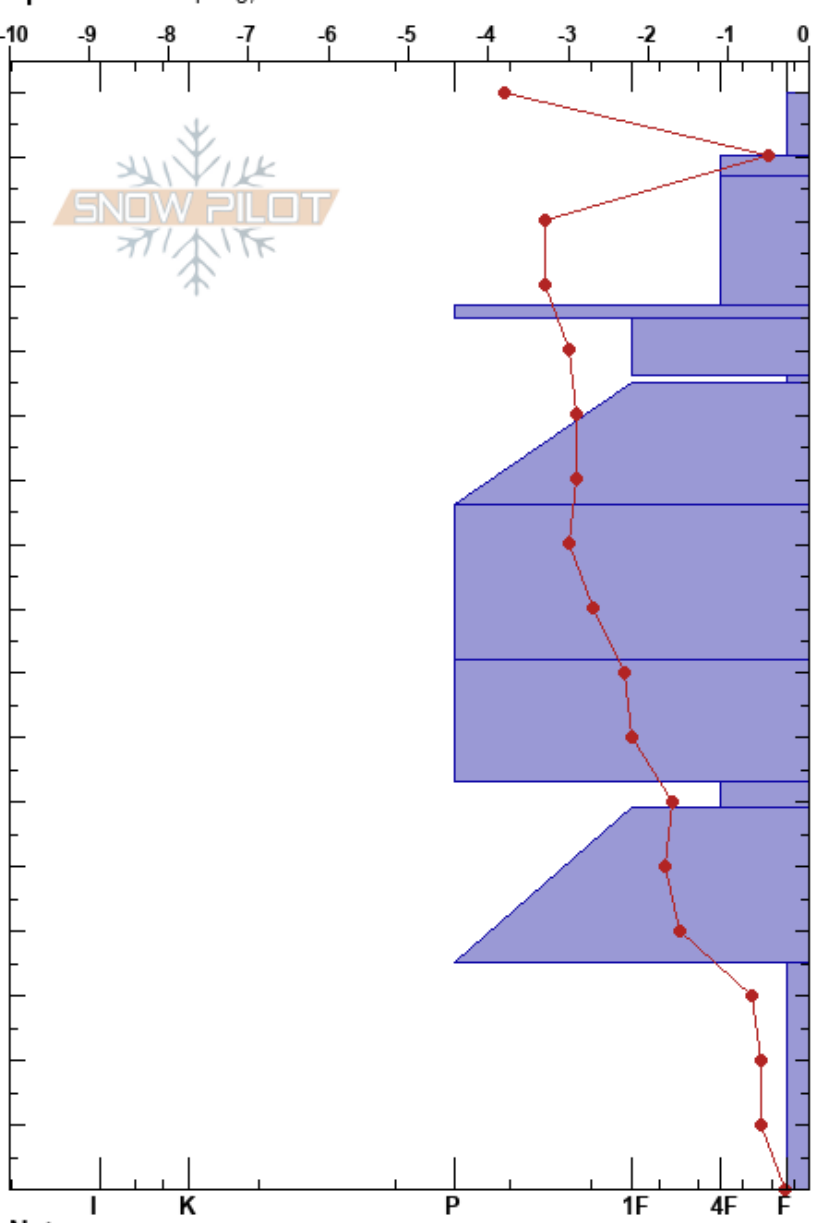

E Aspect Bald Eagle Mt
 Sawatch
 CO
Elevation: 11816 ft
Aspect: 95°
Specifics: Collapsing, localizer

Ethan Kirk
 04/01/2024 - 11:45am
Co-ord: 13S 376421E 4345880N
Slope Angle: 13°
Wind Loading: previous

Stability:
Air Temperature: -6.1°C
Sky Cover: OVC
Precipitation: S-1
Wind: W Light Breeze

HS:170
PF:25
PS: 10
Layer Notes:
 106-82cm: Dust layer @ top
 63-59cm: Problematic layer

Height (cm)	Crystal		Moisture	ρ kg/m ³	Stability tests & Layer comments
	Form	Size			
170	+r	1			
160	/	0.5			
150	o	0.5			
140	•	0.5			
137	⊙⊙				← PST95/110 (End) @137cm ← ECTP23 @137cm
130	•	1			
120	□	1			
110	⊖	1			
106-82	•	1			106-82cm: Dust layer @ top
90					
80	•	1-2			
70					
60	□	2			← CT23, SP @60cm ← PST60/110 (End) @60cm
50	⊖	1			
40					
30					
20	^	3-6			
10					
0					