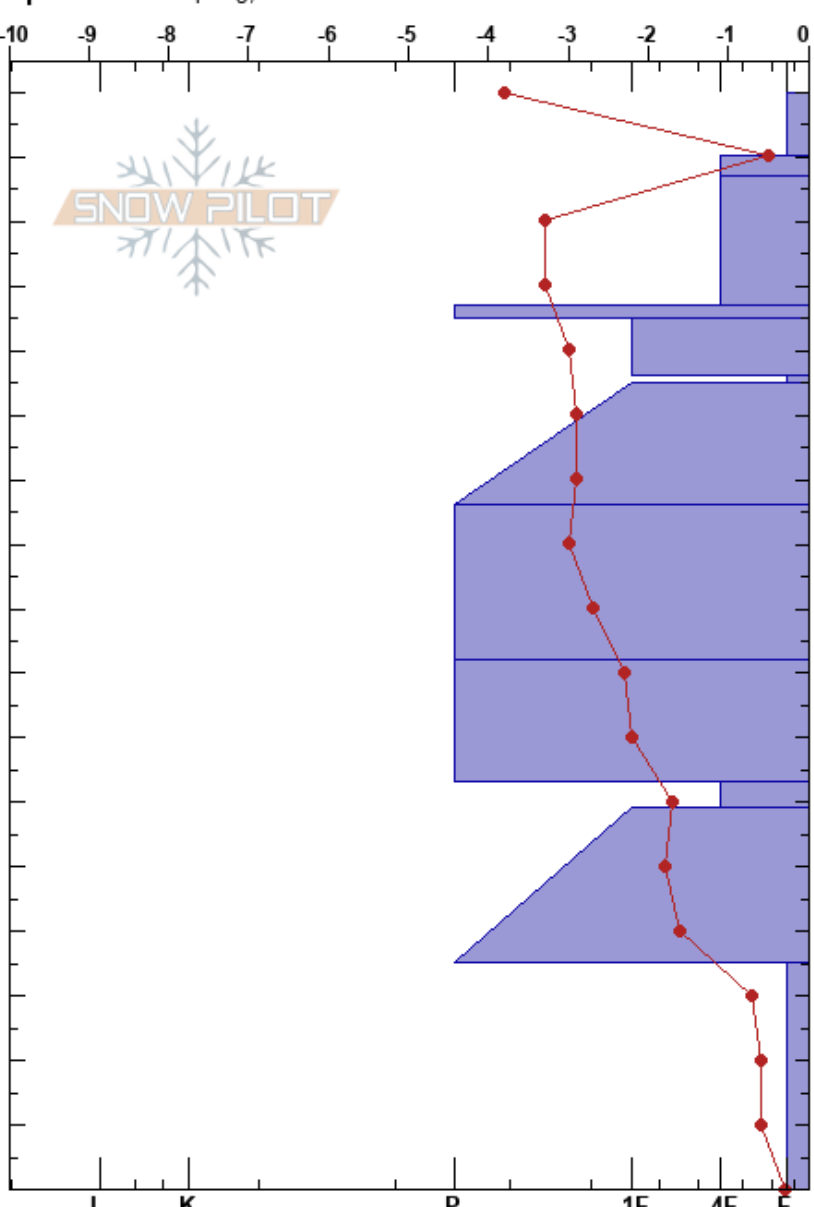

E Aspect Bald Eagle Mt
 Sawatch
 CO
Elevation: 11816 ft
Aspect: 95°
Specifics: Collapsing, localizer

Ethan Kirk
 04/01/2024 - 11:45am
Co-ord: 13S 376421E 4345880N
Slope Angle: 13°
Wind Loading: previous

Stability:
Air Temperature: -6.1°C
Sky Cover: OVC
Precipitation: S-1
Wind: W Light Breeze

HS:170
PF:25
PS: 10
Layer Notes:
 106-82cm: Dust layer @ top
 63-59cm: Problematic layer

Height (cm)	Crystal		Moisture	ρ kg/m ³	Stability tests & Layer comments
	Form	Size			
170	+r	1			
160	/	0.5			
150	o	0.5			
140	•	0.5			
137	⊙⊙				← PST95/110 (End) @137cm ← ECTP23 @137cm
130	•	1			
120	□	1			
110	⊖	1			
106-82	•	1			106-82cm: Dust layer @ top
90					
80	•	1-2			
70					
60	□	2			← CT23, SP @60cm ← PST60/110 (End) @60cm
50	⊖	1			
40					
30					
20	^	3-6			
10					
0					