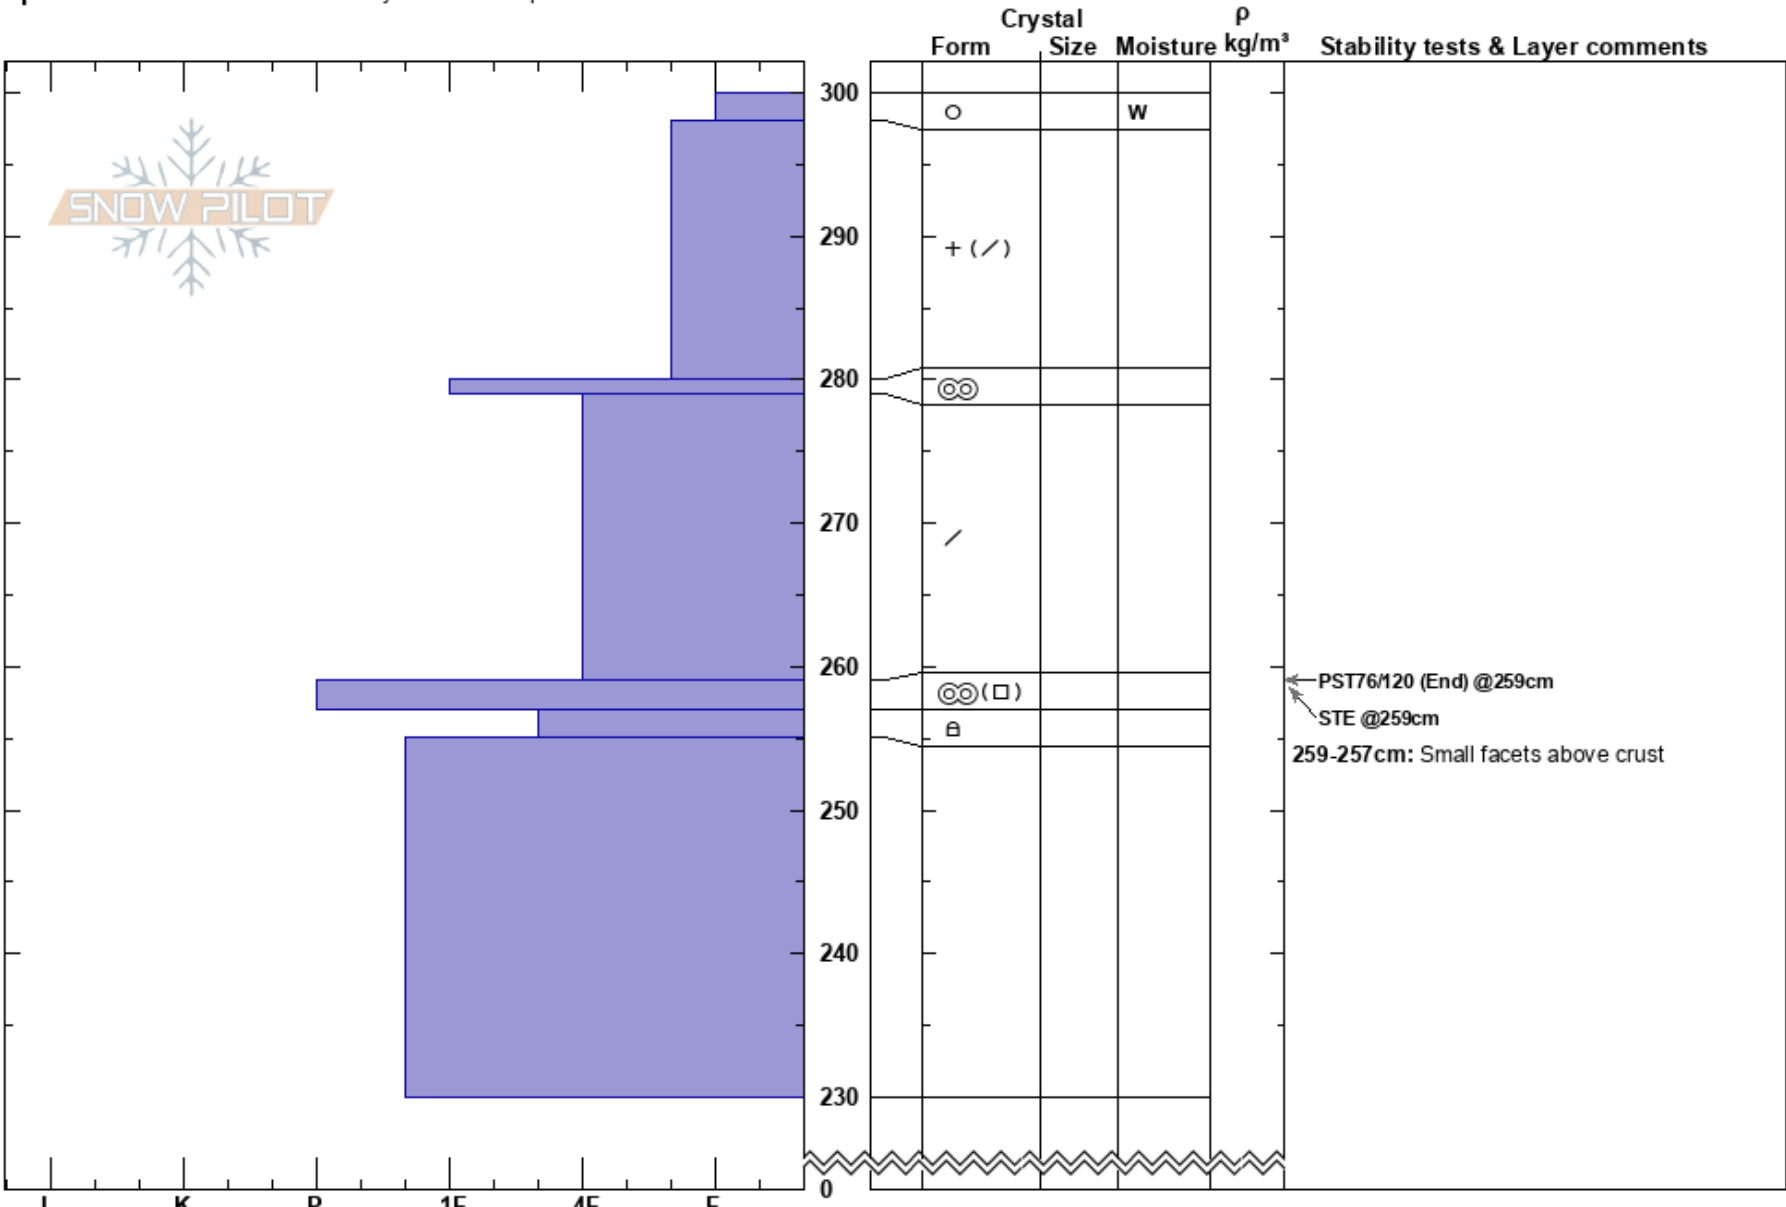

Mud Pass
 Snake River Range
 WY
Elevation: 8900 ft
Aspect: 50°
Specifics: Recent avalanche activity on similar slopes

Noah McCorkel
 04/01/2024 - 2:00pm
Co-ord: 43.42250N, -110.99316W
Slope Angle: 25°
Wind Loading:

Stability: HS:300
Air Temperature: 20°F PF:35
Sky Cover: SCT
Precipitation: NO
Wind: Calm
 259-257cm: Small facets above crust

Notes: