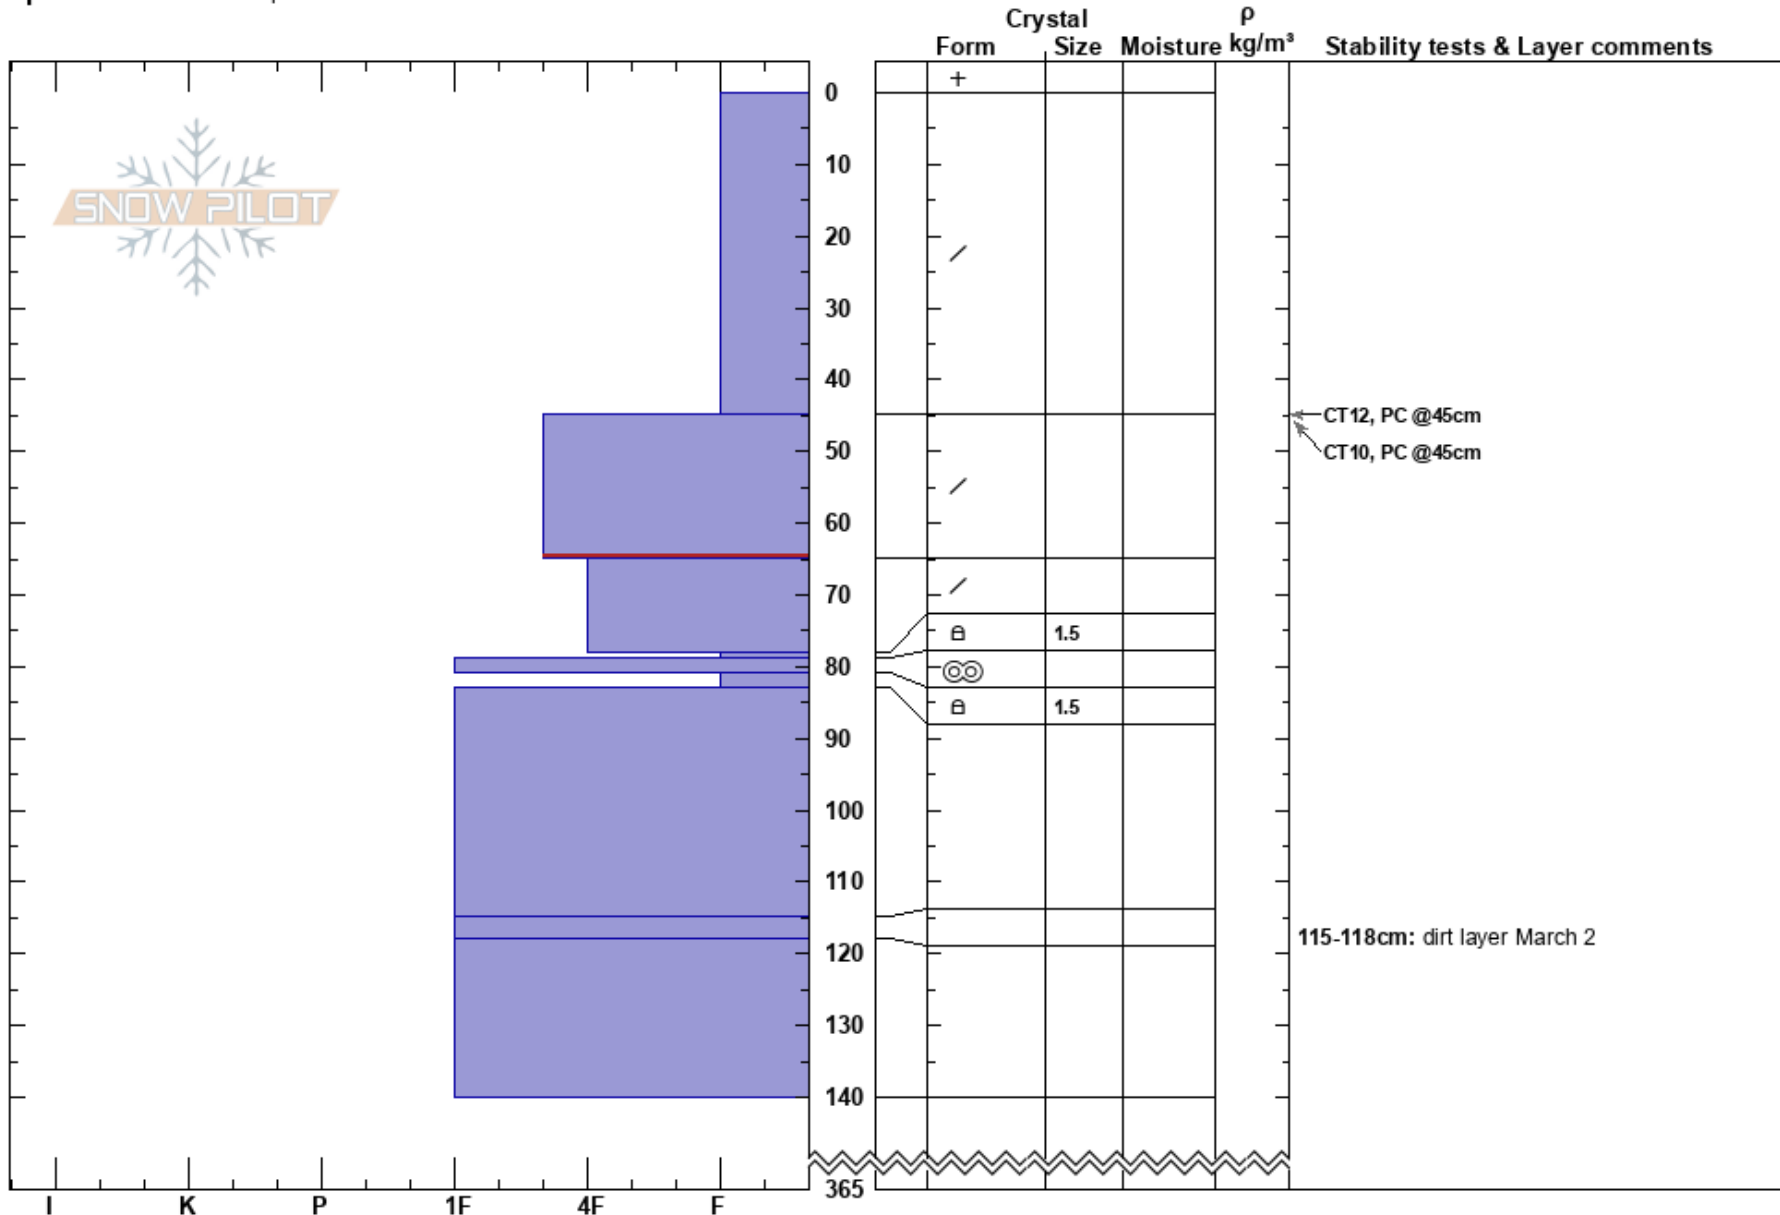

Days Fork NE 9950'
 Central Wasatch
 UT
 Elevation: 9950 ft
 Aspect: 64°
 Specifics: We skied slope

Dave Kelly
 04/01/2024 - 12:30pm
 Co-ord: 40.60050N, -111.64247W
 Slope Angle: 32°
 Wind Loading:

Stability: Good
 Air Temperature: -5.5°C
 Sky Cover: BKN
 Precipitation: S-1
 Wind: NW Moderate

HS:365
 Layer Notes:
 45-65cm: Problematic layer
 115-118cm: dirt layer March 2

Notes: