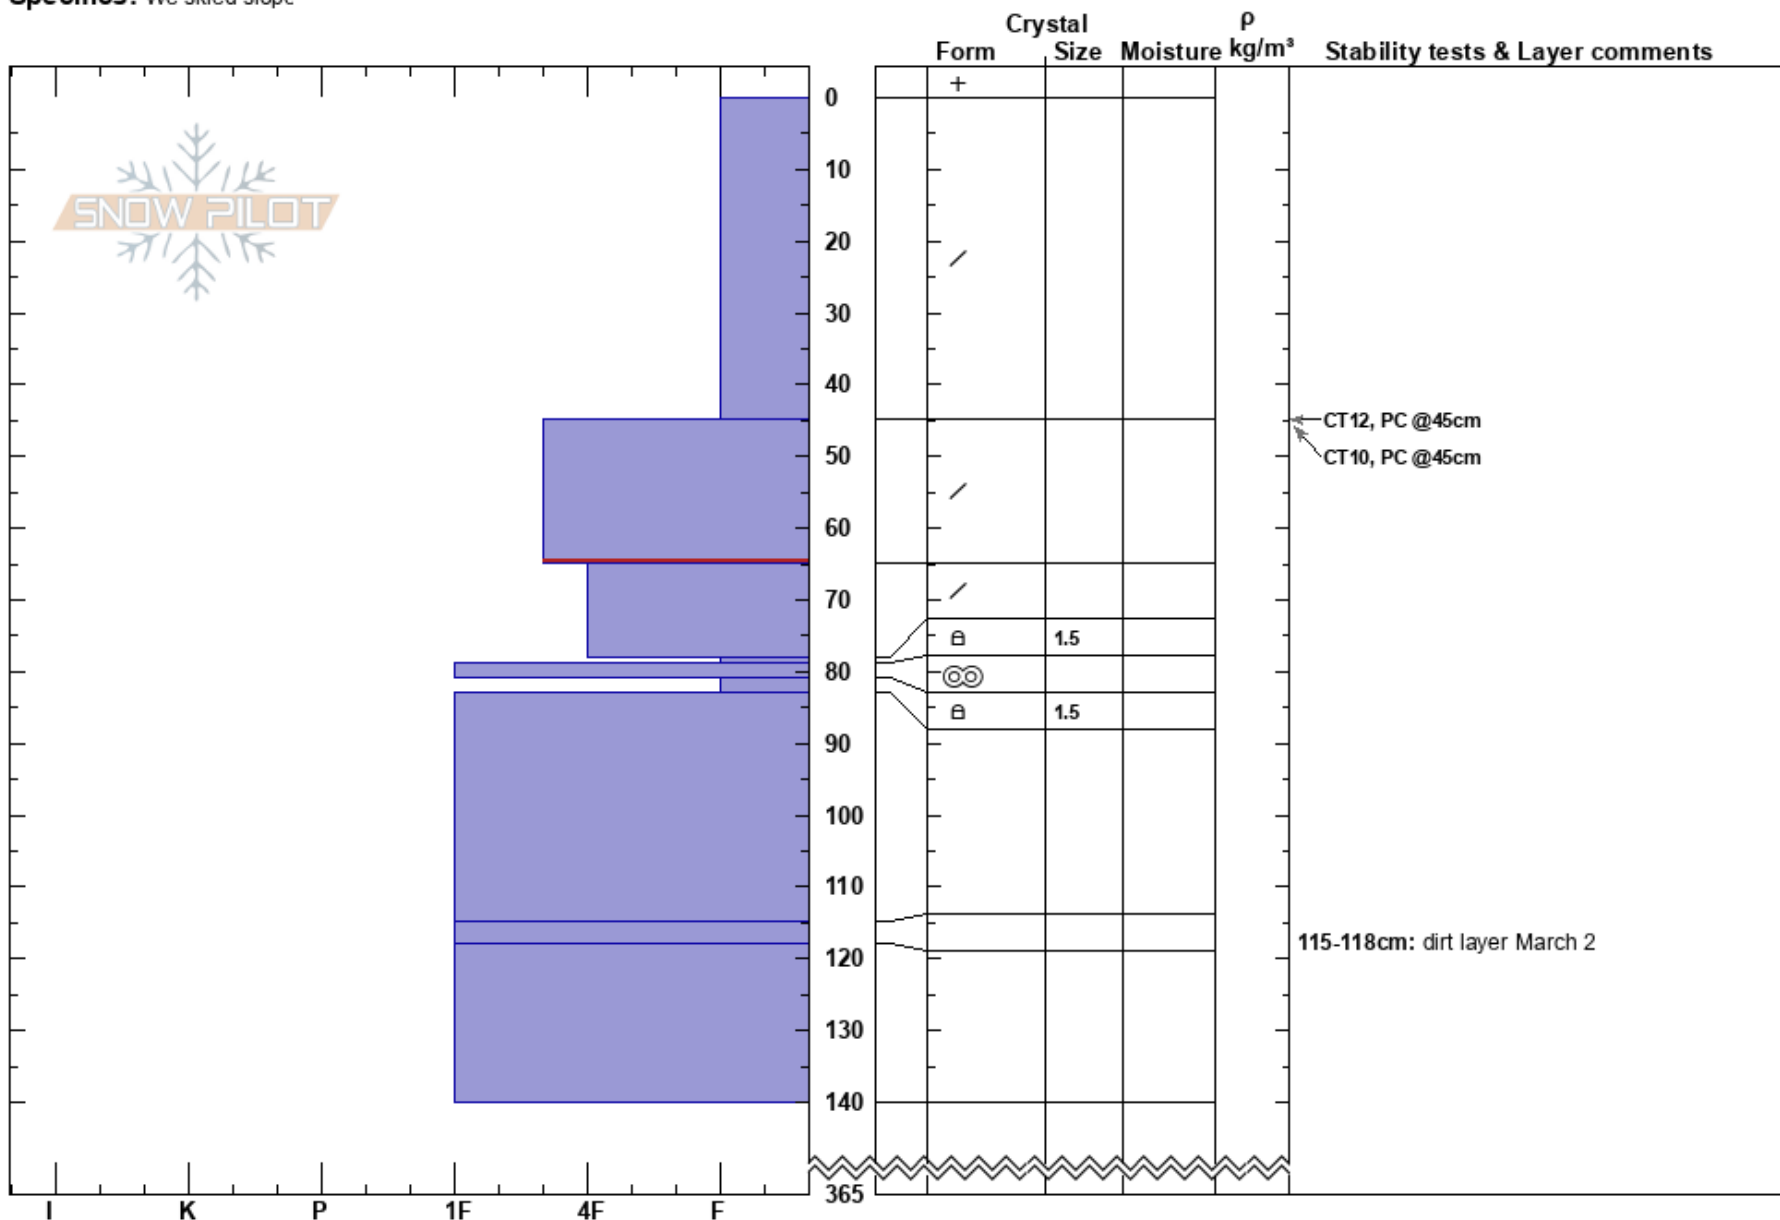

Days Fork NE 9950'  
 Central Wasatch  
 UT  
 Elevation: 9950 ft  
 Aspect: 64°  
 Specifics: We skied slope

Dave Kelly  
 04/01/2024 - 12:30pm  
 Co-ord: 40.60050N, -111.64247W  
 Slope Angle: 32°  
 Wind Loading:

Stability: Good  
 Air Temperature: -5.5°C  
 Sky Cover: BKN  
 Precipitation: S-1  
 Wind: NW Moderate

HS:365  
 Layer Notes:  
 45-65cm: Problematic layer  
 115-118cm: dirt layer March 2

Notes: