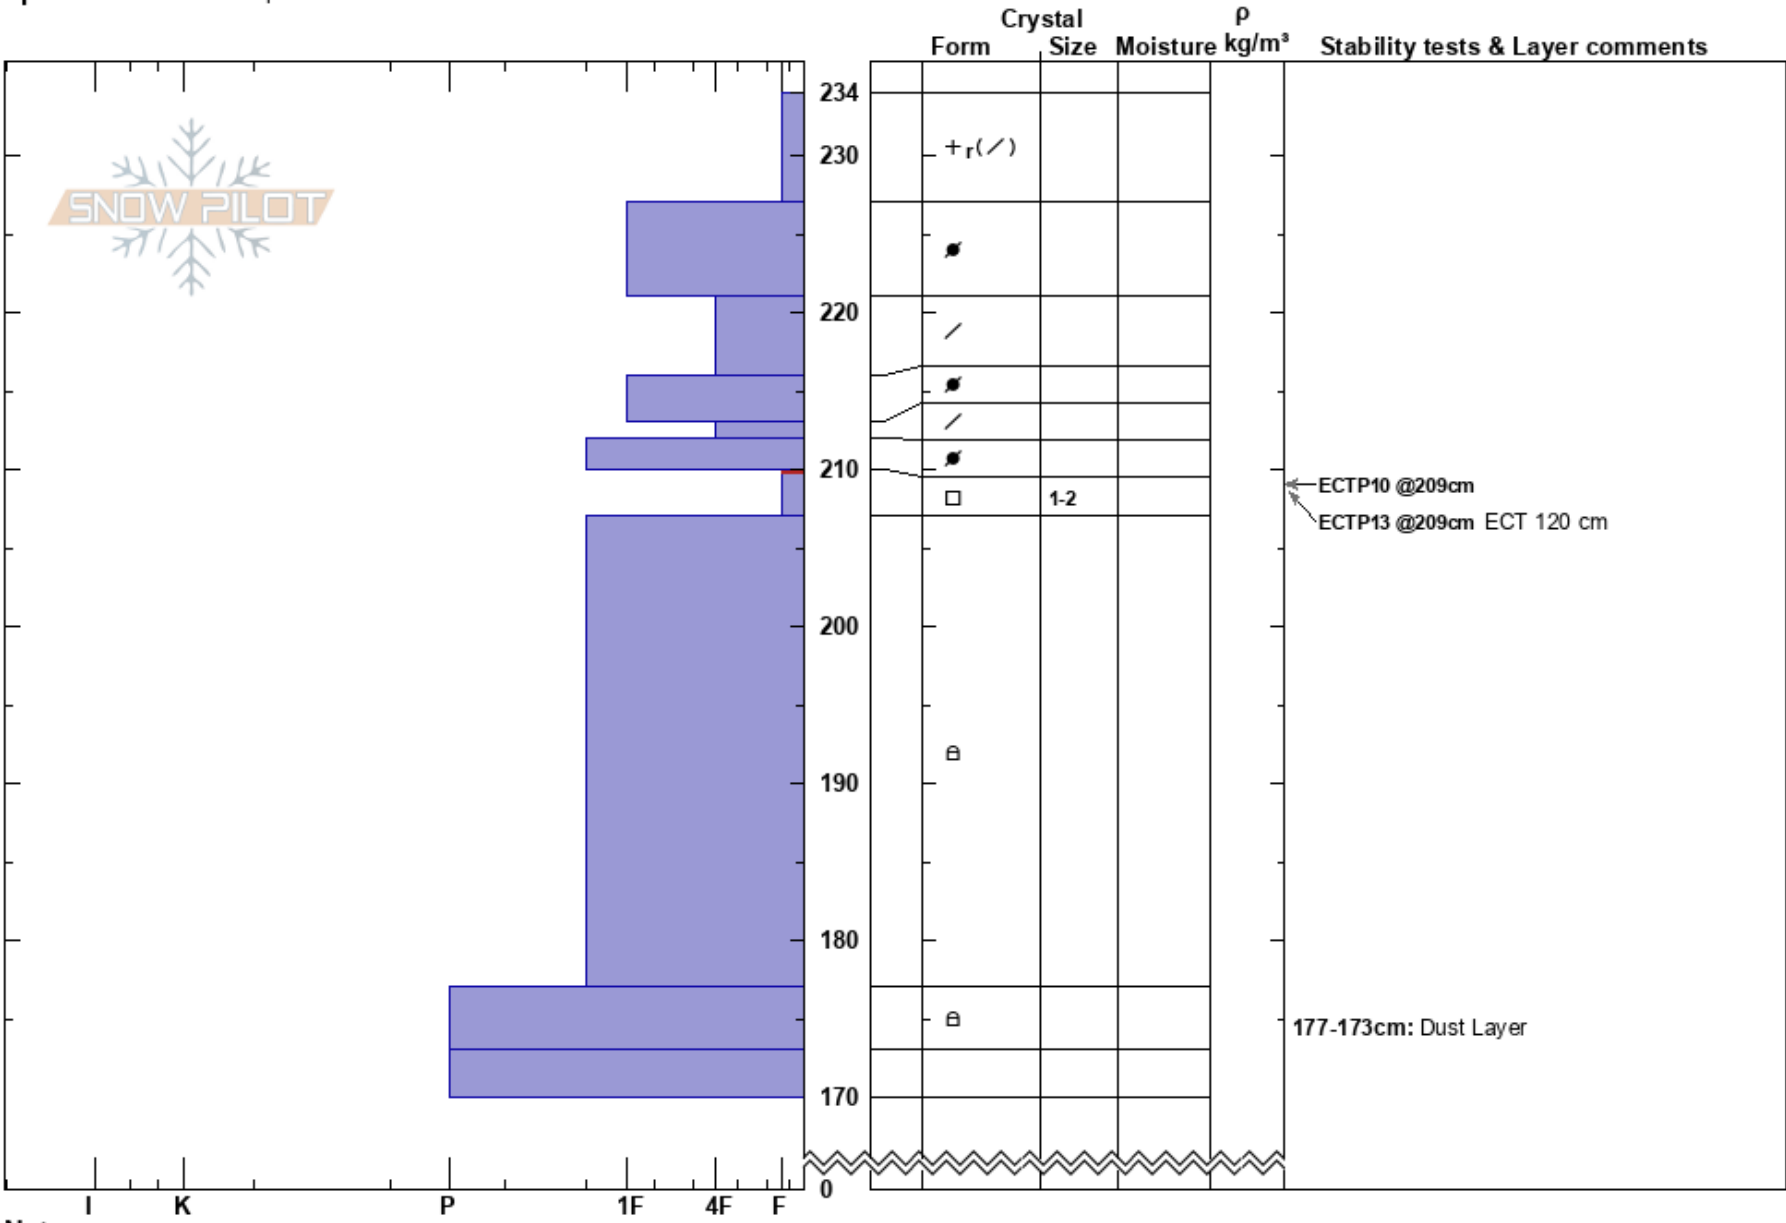

Upper Sister 3
 Front Range
 CO
Elevation: 11685 ft
Aspect: 349°
Specifics: We skied slope

Ron Simenhois
 04/01/2024 - 12:10pm
Co-ord: 39.67577N, -105.89033E
Slope Angle: 28°
Wind Loading: no

Stability: Fair **HS:**234
Air Temperature: -11°C **PS:** 10
Sky Cover: SCT
Precipitation: S-1
Wind: NW Calm
Layer Notes:
 210-207cm: Problematic layer
 177-173cm: Dust Layer