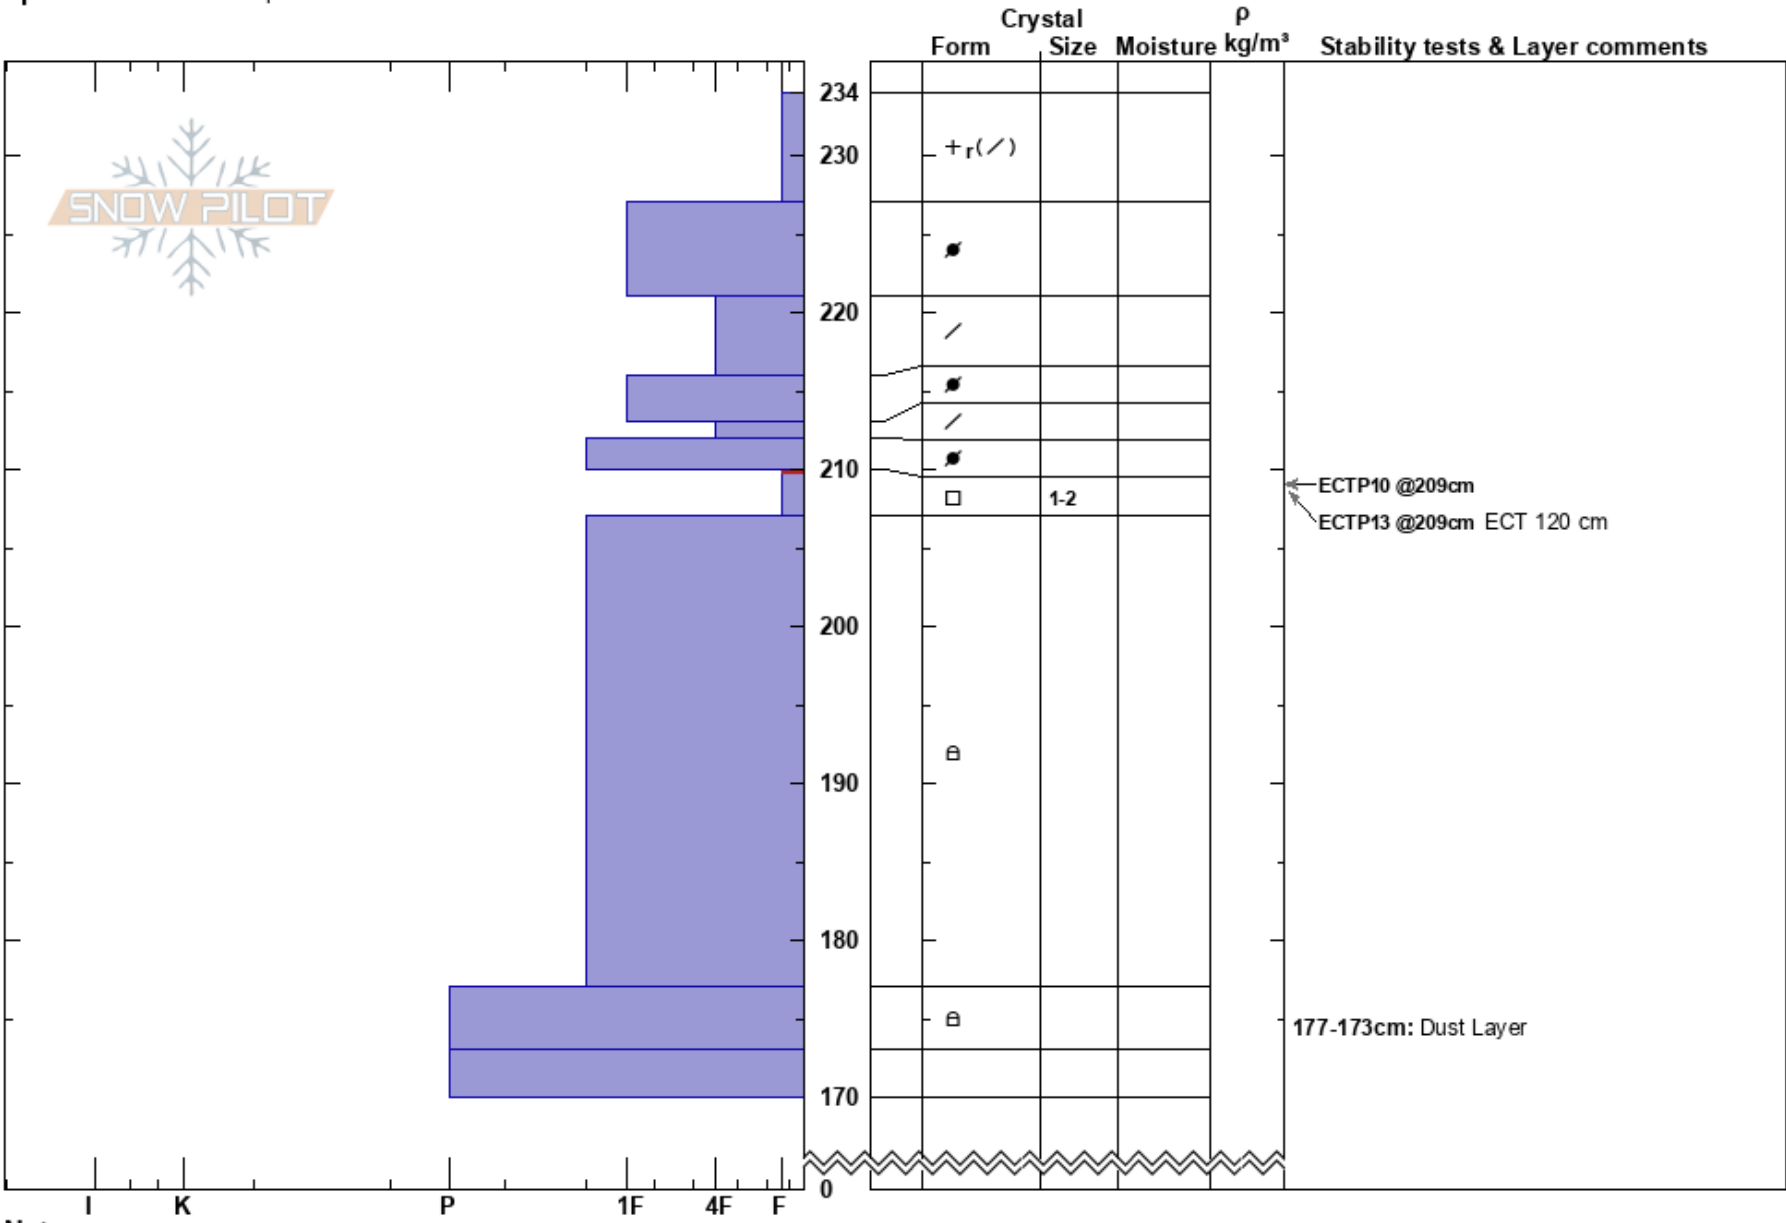

Upper Sister 3  
 Front Range  
 CO  
**Elevation:** 11685 ft  
**Aspect:** 349°  
**Specifics:** We skied slope

Ron Simenhois  
 04/01/2024 - 12:10pm  
**Co-ord:** 39.67577N, -105.89033E  
**Slope Angle:** 28°  
**Wind Loading:** no

**Stability:** Fair **HS:**234  
**Air Temperature:** -11°C **PS:** 10  
**Sky Cover:** SCT  
**Precipitation:** S-1  
**Wind:** NW Calm  
**Layer Notes:**  
 210-207cm: Problematic layer  
 177-173cm: Dust Layer