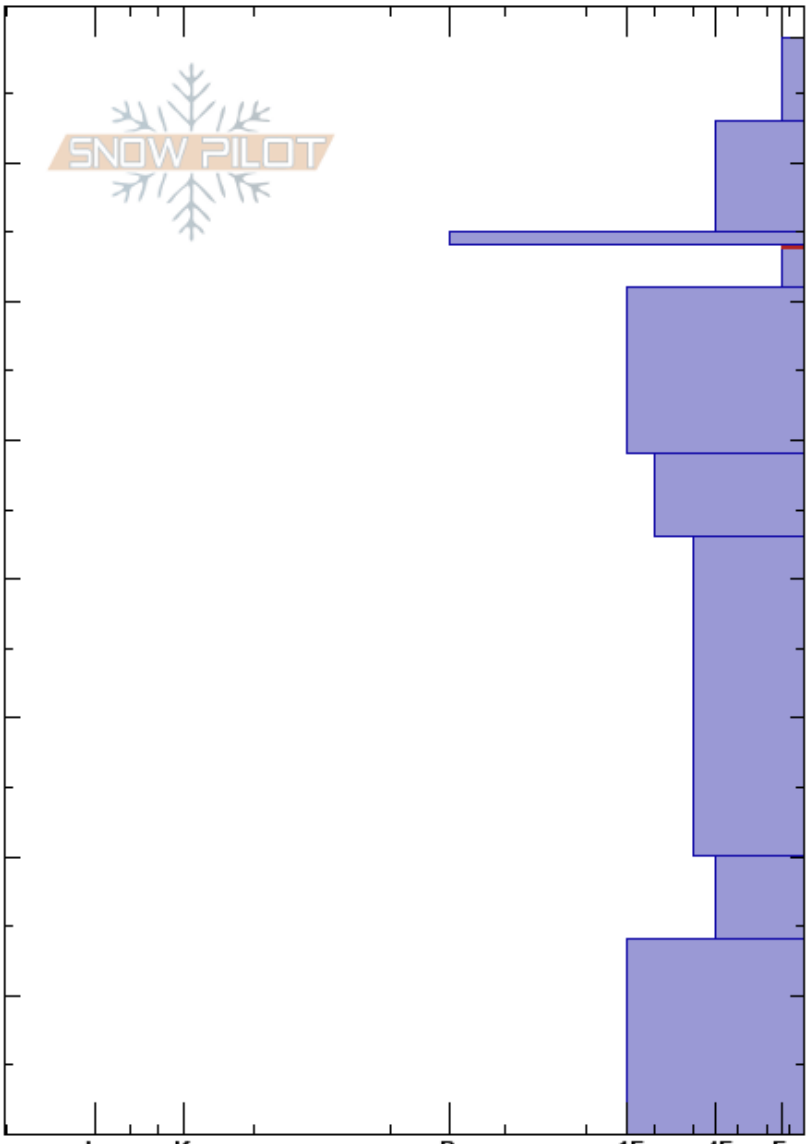

Upper Sister 7  
 Front Range  
 CO  
 Elevation: 11715 ft  
 Aspect: 61°  
 Specifics:

Ron Simenhois  
 04/01/2024 - 11:20am  
 Co-ord: 39.67601N, -105.88673E  
 Slope Angle: 25°  
 Wind Loading: yes

Stability: Fair  
 Air Temperature: -10°C  
 Sky Cover: BKN  
 Precipitation: S-1  
 Wind: NW Moderate

HS:79  
 PS: 7  
 64-61cm: Problematic layer  
 49-43cm: Dust Layer

Crystal Form	Crystal Size	Moisture	$\rho$ kg/m <sup>3</sup>	Stability tests & Layer comments
+r(/)	2(2)			
/	1			
•	0.3-0.5			← ECTP13 @63cm
□	2			← ECTN16 @63cm ECT 120 CM
⊖	0.5-1			
⊖	1			49-43cm: Dust Layer
⊖	1.5			
⊖	2.5			
^	3-4			