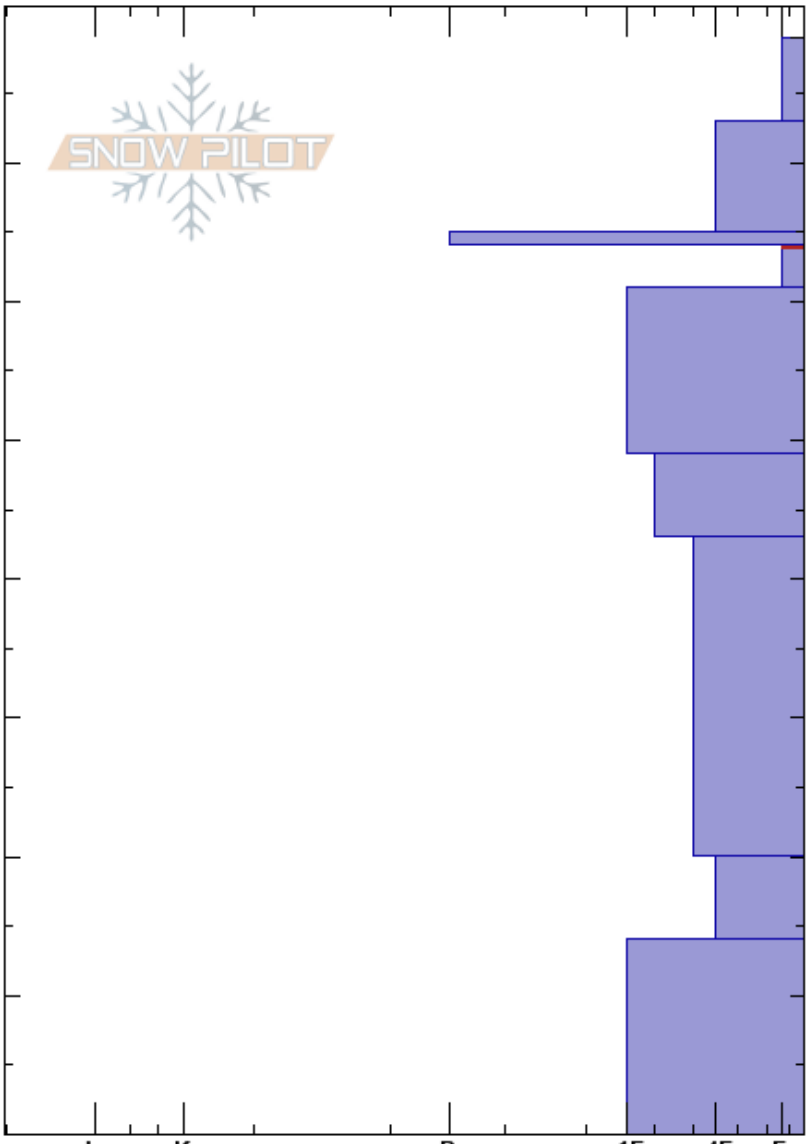

Upper Sister 7
 Front Range
 CO
 Elevation: 11715 ft
 Aspect: 61°
 Specifics:

Ron Simenhois
 04/01/2024 - 11:20am
 Co-ord: 39.67601N, -105.88673E
 Slope Angle: 25°
 Wind Loading: yes

Stability: Fair
 Air Temperature: -10°C
 Sky Cover: BKN
 Precipitation: S-1
 Wind: NW Moderate

HS:79
 PS: 7
 64-61cm: Problematic layer
 49-43cm: Dust Layer

Crystal Form	Crystal Size	Moisture	ρ kg/m ³	Stability tests & Layer comments
+r(/)	2(2)			
/	1			
•	0.3-0.5			← ECTP13 @63cm
□	2			← ECTN16 @63cm ECT 120 CM
⊖	0.5-1			
⊖	1			49-43cm: Dust Layer
⊖	1.5			
⊖	2.5			
^	3-4			