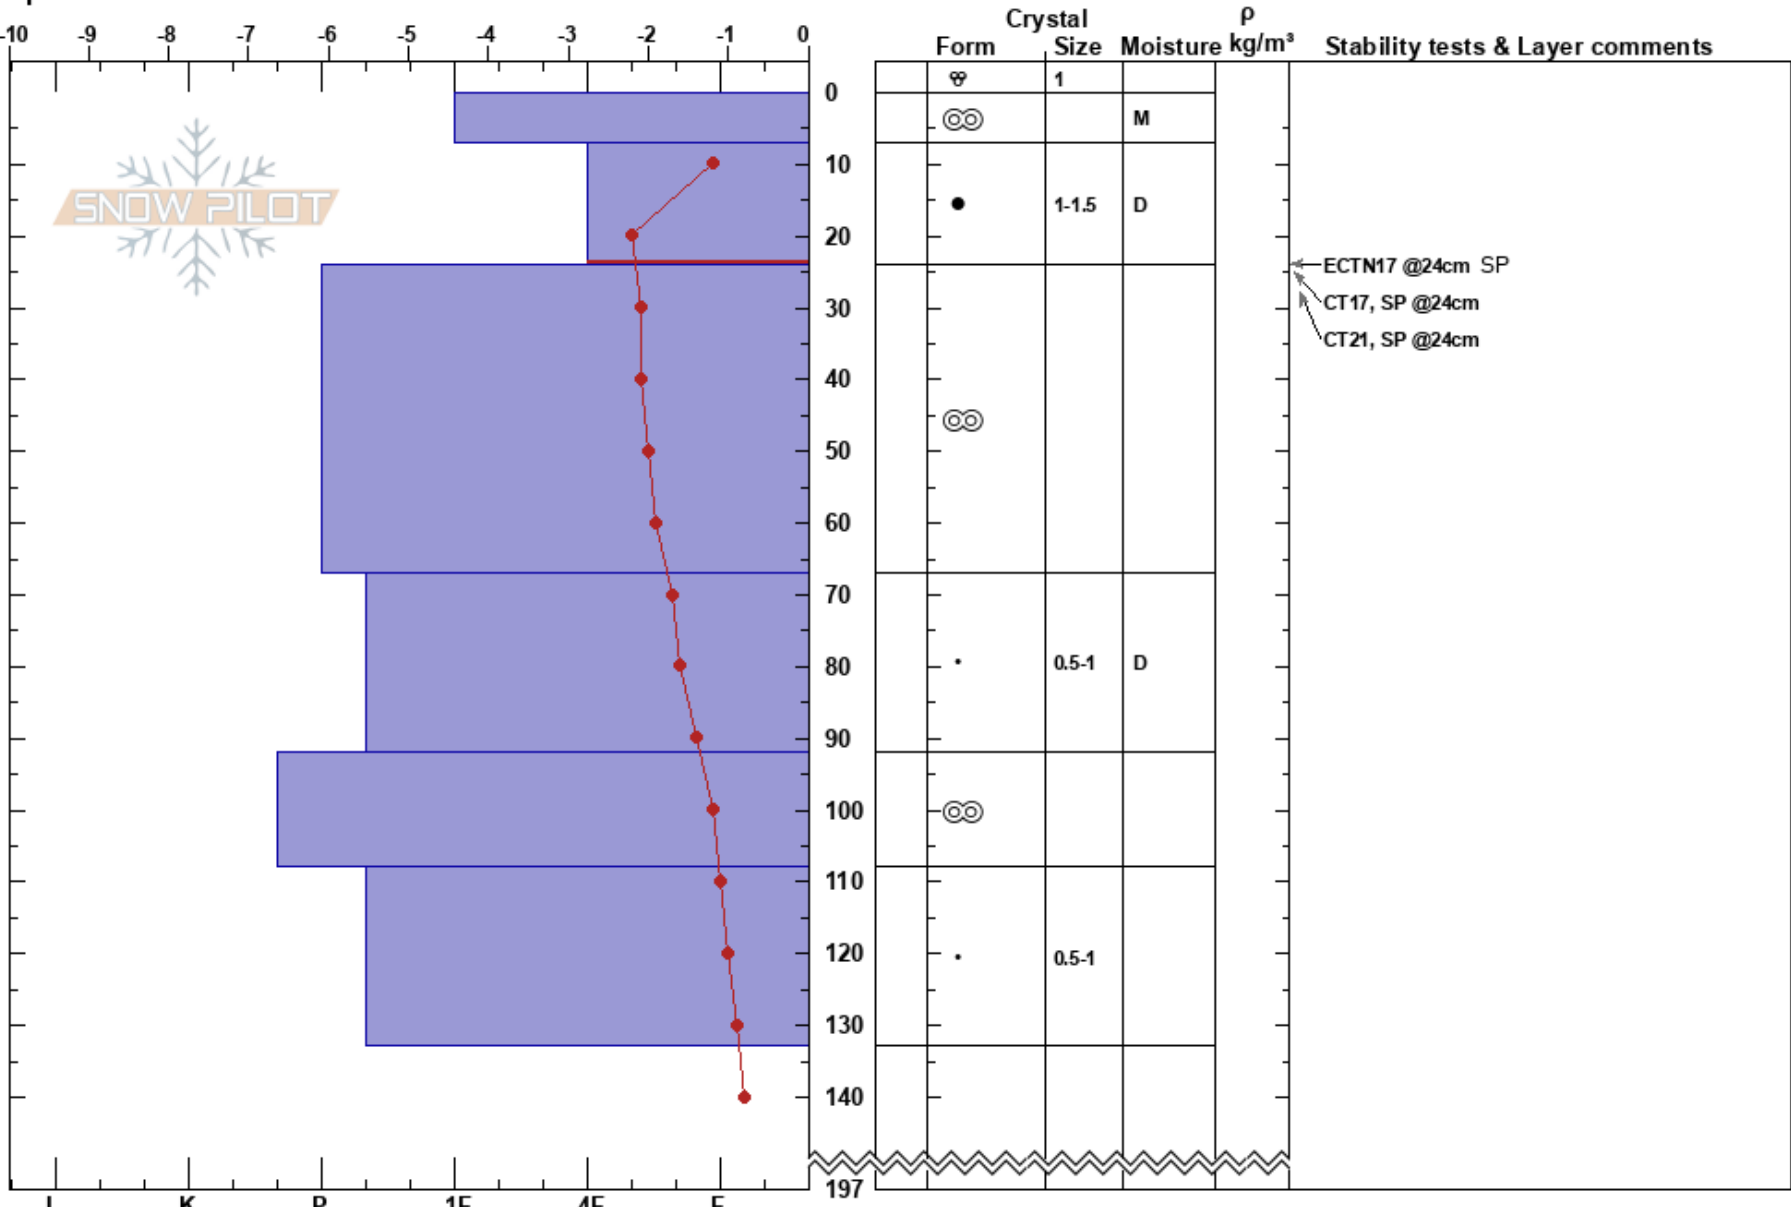

East Peak - East Ridge
 Kootenay Boundary
 BC
 Elevation: 2004 m
 Aspect: 80°
 Specifics:

Rory Hunter
 01/04/2024 - 09:41
 Co-ord: 49.75000N, 118.92000W
 Slope Angle: 23°
 Wind Loading: no

Stability:
 Air Temperature: 4°C
 Sky Cover: CLR
 Precipitation: NO
 Wind: N Moderate

HS:197
 PF:25
 PS:0
 7-24cm: Problematic layer

Notes: Just below tree line, open glade, exposed to solar radiation, Convex roll, partially sheltered from wind