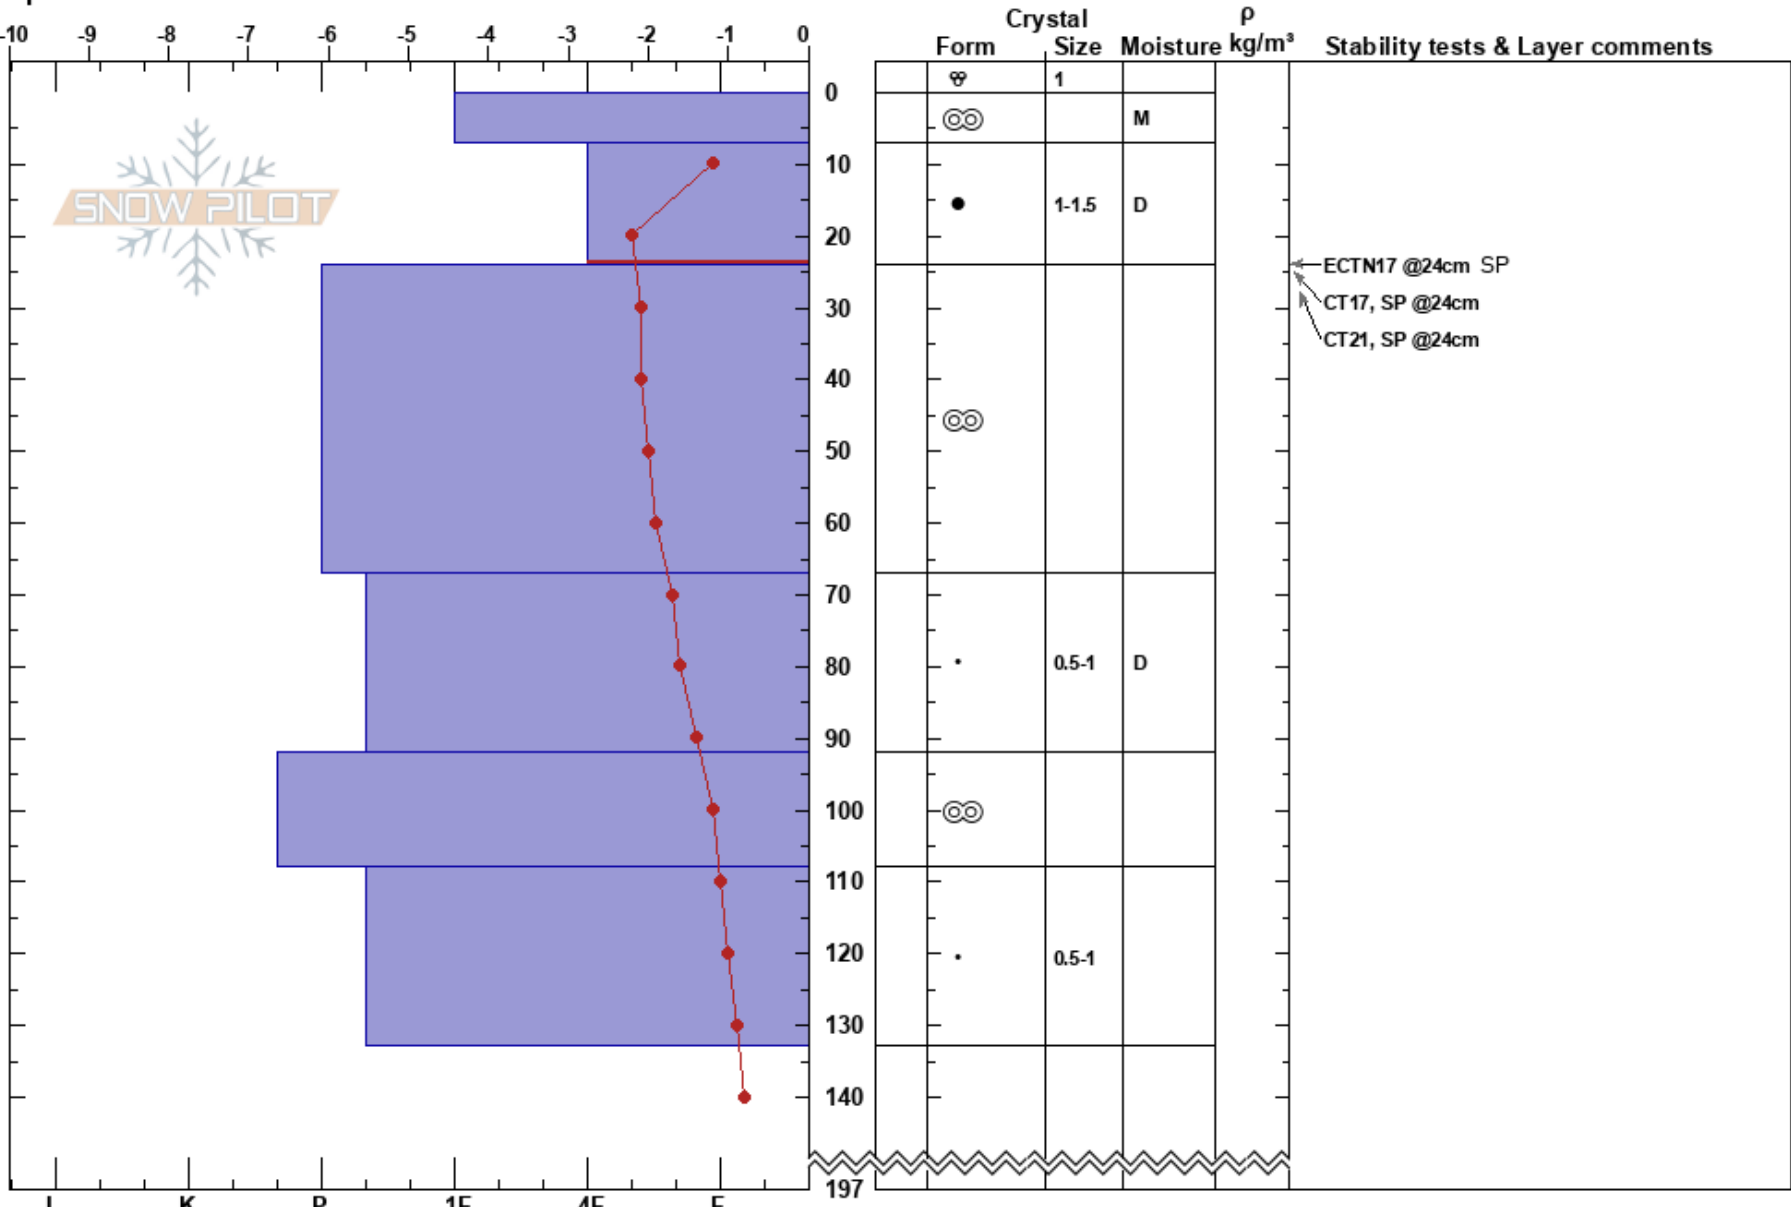

East Peak - East Ridge  
 Kootenay Boundary  
 BC  
 Elevation: 2004 m  
 Aspect: 80°  
 Specifics:

Rory Hunter  
 01/04/2024 - 09:41  
 Co-ord: 49.75000N, 118.92000W  
 Slope Angle: 23°  
 Wind Loading: no

Stability:  
 Air Temperature: 4°C  
 Sky Cover: CLR  
 Precipitation: NO  
 Wind: N Moderate

HS:197  
 PF:25 7-24cm: Problematic layer  
 PS:0

Notes: Just below tree line, open glade, exposed to solar radiation, Convex roll, partially sheltered from wind