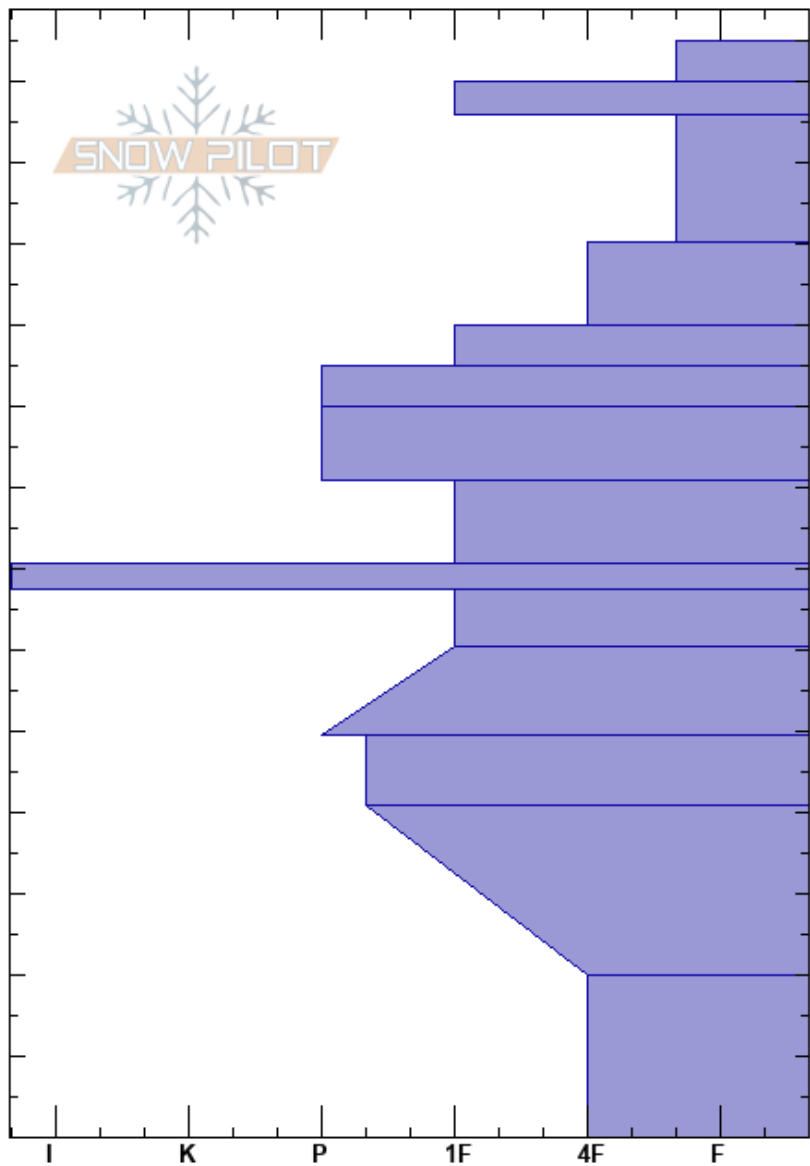

Beehive Basin East Rid  
 Madison Range-N  
 MT  
 Elevation: 9200 ft  
 Aspect: E  
 Specifics:

Tyler McGarry  
 03/30/2024 - 1:00pm  
 Co-ord: 45.32134N, -111.38050W  
 Slope Angle: 13°  
 Wind Loading: no

Stability:  
 Air Temperature:  
 Sky Cover: OVC  
 Precipitation: NO  
 Wind: E Calm

HS:135  
 Layer Notes:  
 40.8-20cm: Problematic layer

Crystal Form	Crystal Size	Moisture	$\rho$ kg/m <sup>3</sup>	Stability tests & Layer comments
☐				
☐				
-				
/				
•				
•				← ECTN22 @95cm Broke @ sun crust
-				
☐				
•				
■				
☐				
⊖				
☐				
				← DT21, PC @35cm
☐				