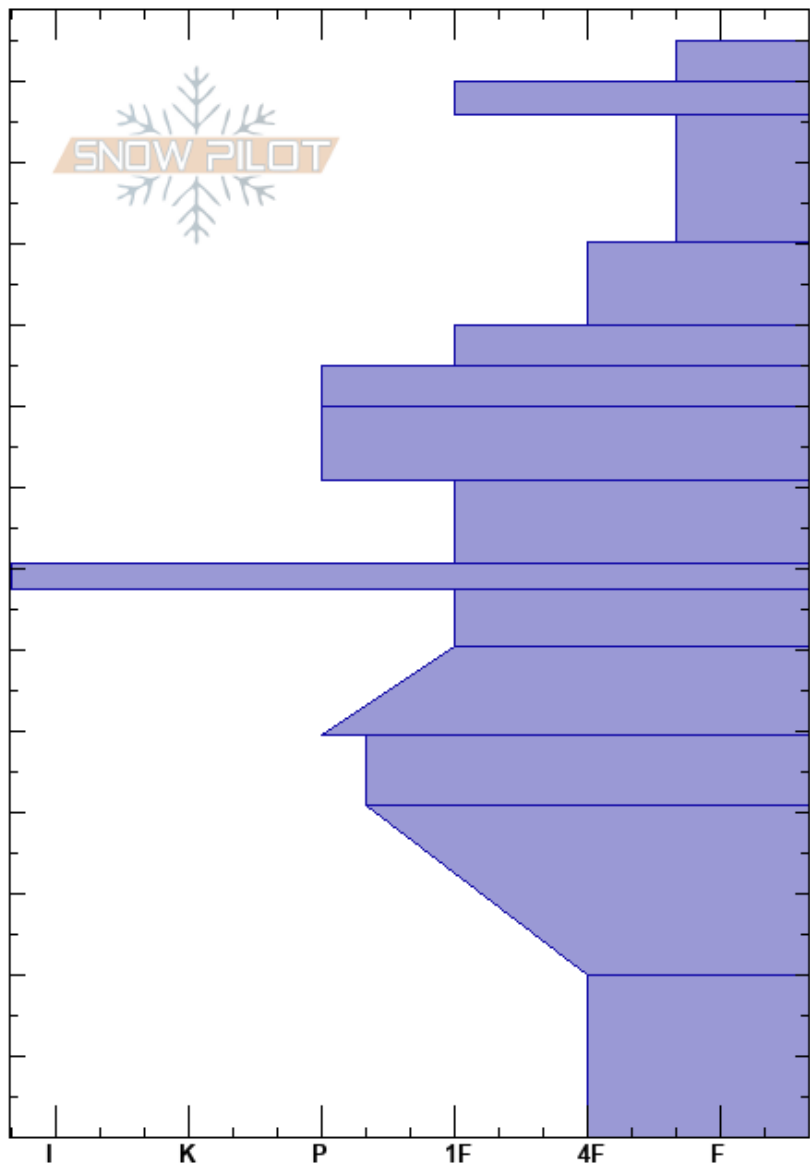

Beehive Basin East Rid
 Madison Range-N
 MT
 Elevation: 9200 ft
 Aspect: E
 Specifics:

Tyler McGarry
 03/30/2024 - 1:00pm
 Co-ord: 45.32134N, -111.38050W
 Slope Angle: 13°
 Wind Loading: no

Stability:
 Air Temperature:
 Sky Cover: OVC
 Precipitation: NO
 Wind: E Calm

HS:135
 Layer Notes:
 40.8-20cm: Problematic layer

Crystal Form	Crystal Size	Moisture	ρ kg/m ³	Stability tests & Layer comments
☐				
☐				
-				
/				
•				
•				← ECTN22 @95cm Broke @ suncrust
-				
☐				
•				
■				
☐				
⊖				
☐				
				← DT21, PC @35cm
☐				
☐				