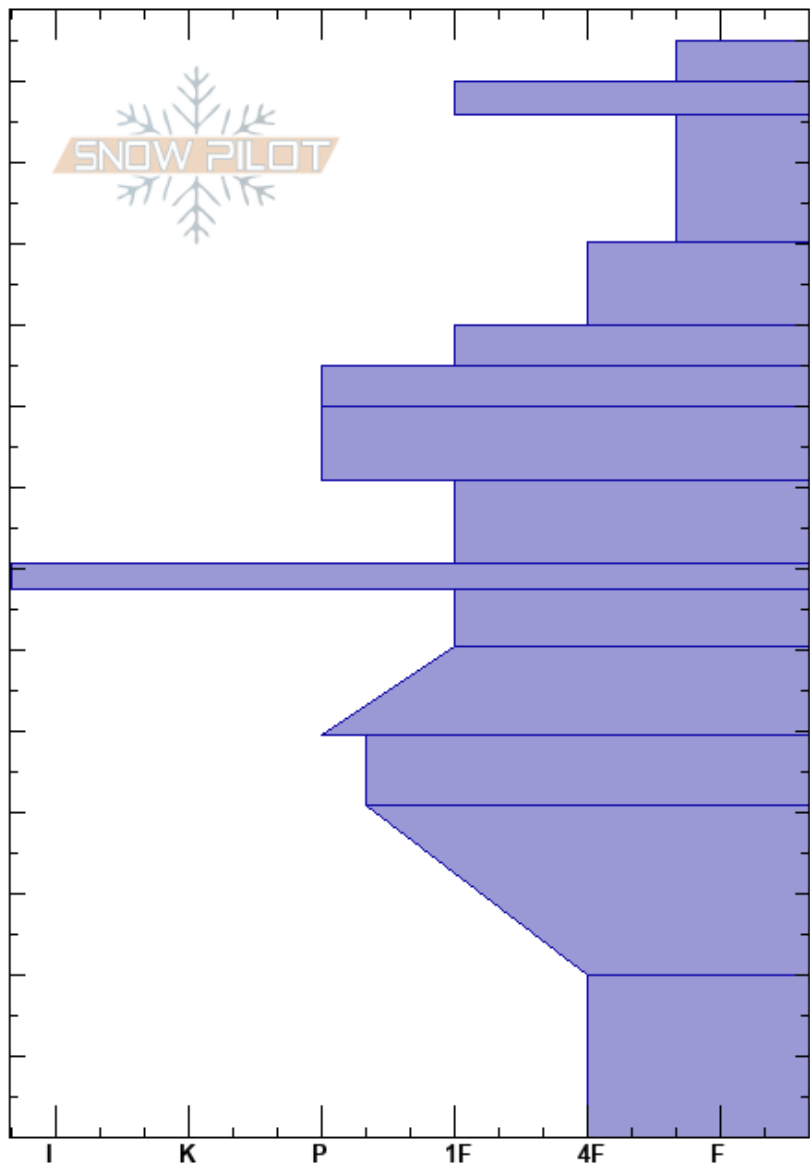

Beehive Basin East Rid
 Madison Range-N
 MT
 Elevation: 9200 ft
 Aspect: E
 Specifics:

Tyler McGarry
 03/30/2024 - 1:00pm
 Co-ord: 45.32134N, -111.38050W
 Slope Angle: 13°
 Wind Loading: no

Stability:
 Air Temperature:
 Sky Cover: OVC
 Precipitation: NO
 Wind: E Calm

HS:135
 Layer Notes:
 40.8-20cm: Problematic layer

Crystal Form	Crystal Size	Moisture	ρ kg/m ³	Stability tests & Layer comments
☐				
☐				
-				
/				
•				
•				← ECTN22 @95cm Broke @ sun crust
-				
☐				
•				
■				
☐				
⊖				
☐				
				← DT21, PC @35cm
☐				