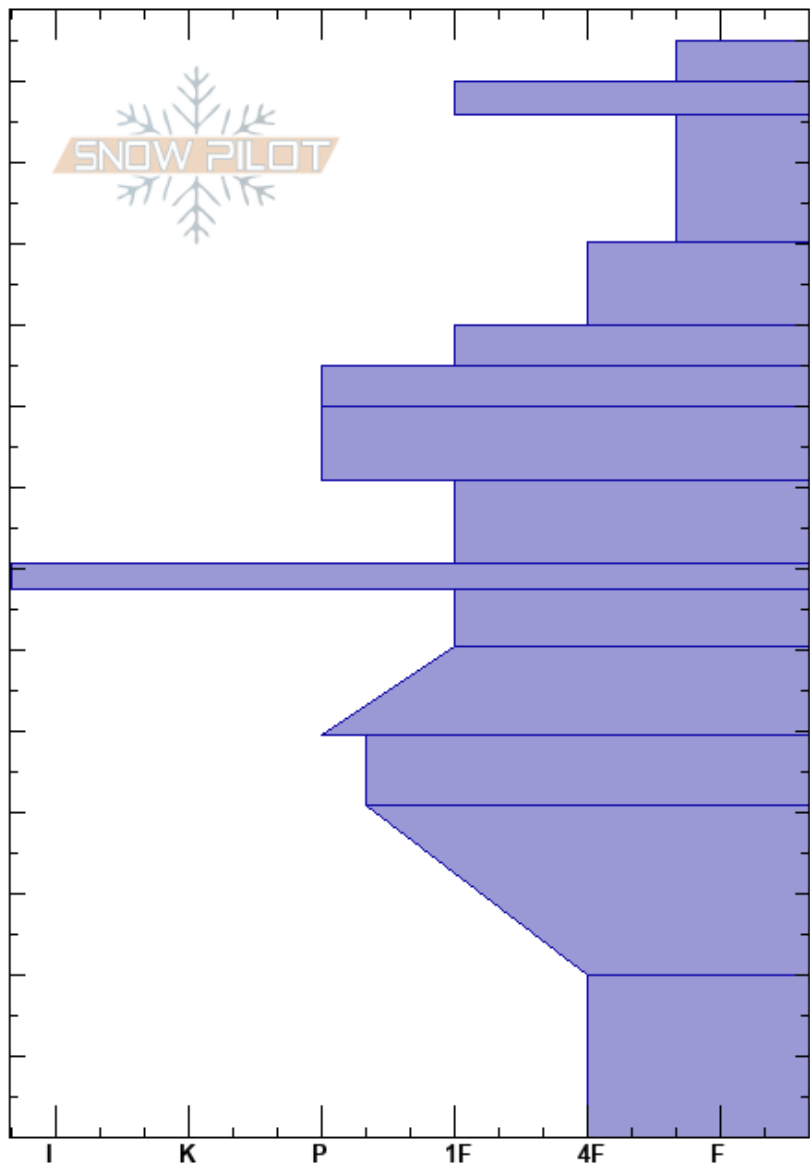

Beehive Basin East Rid  
 Madison Range-N  
 MT  
 Elevation: 9200 ft  
 Aspect: E  
 Specifics:

Tyler McGarry  
 03/30/2024 - 1:00pm  
 Co-ord: 45.32134N, -111.38050W  
 Slope Angle: 13°  
 Wind Loading: no

Stability:  
 Air Temperature:  
 Sky Cover: OVC  
 Precipitation: NO  
 Wind: E Calm

HS:135  
 Layer Notes:  
 40.8-20cm: Problematic layer

Crystal Form	Crystal Size	Moisture	$\rho$ kg/m <sup>3</sup>	Stability tests & Layer comments
☐				
☐				
-				
/				
•				
•				
-				← ECTN22 @95cm Broke @ sun crust
☐				
•				
■				
☐				
⊖				
☐				
				← DT21, PC @35cm
☐				