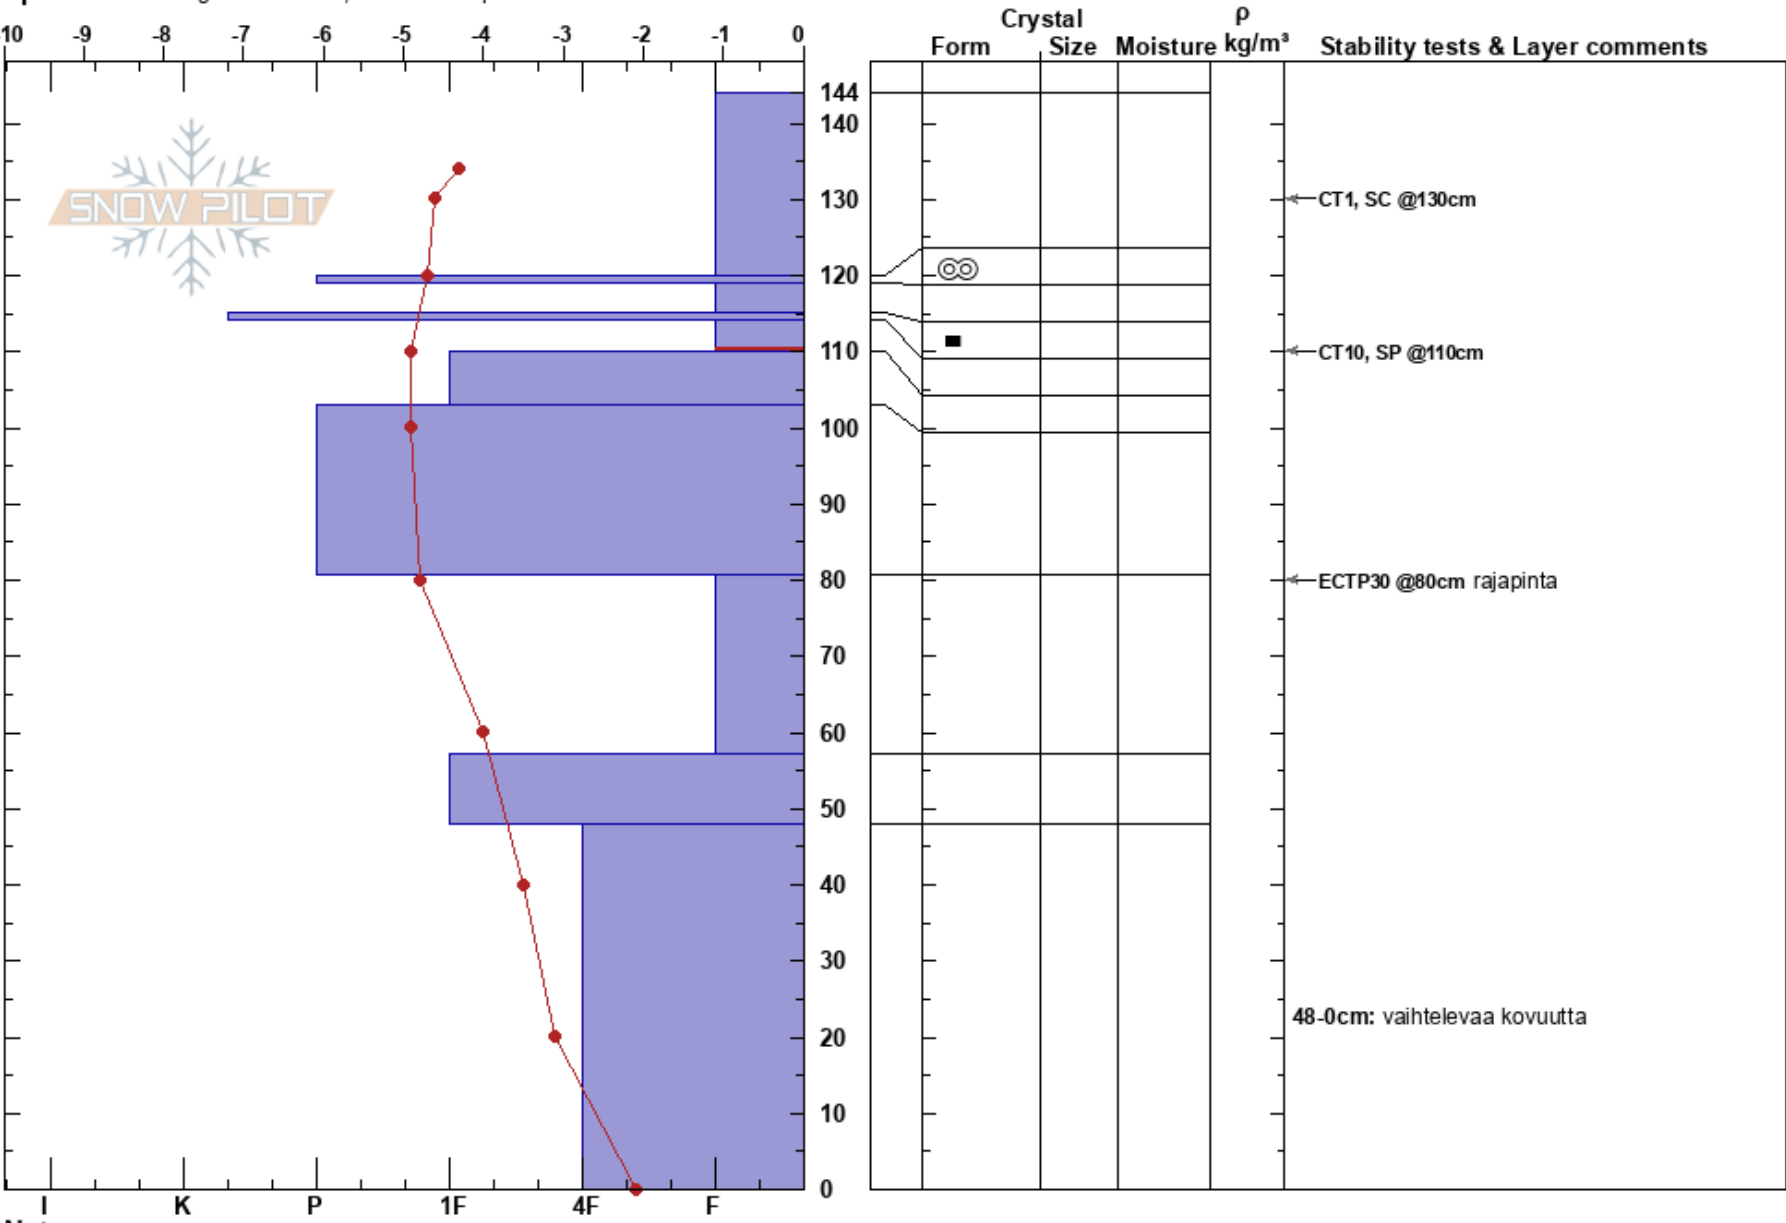

Kellostapuli
 Tuomo Poukkanen
 01/04/2024 - 14:00
 Finland
Co-ord: 67.59283N, 24.23564E
Elevation: 300 m
Slope Angle: 33°
Aspect: N
Wind Loading: no
Specifics: Pit dug in a Ski Area; We skied slope

Stability: Fair
Air Temperature: -3.7°C
Sky Cover: BKN
Precipitation: NO
Wind: NE Moderate
HS: 144
PF: 30
Layer Notes:
 114-110cm: Problematic layer
 48-0cm: vaihtelevaa kovuutta

Notes: Ylempänä runsaasti tuiskulunta. Huipulla tuuli Strong.