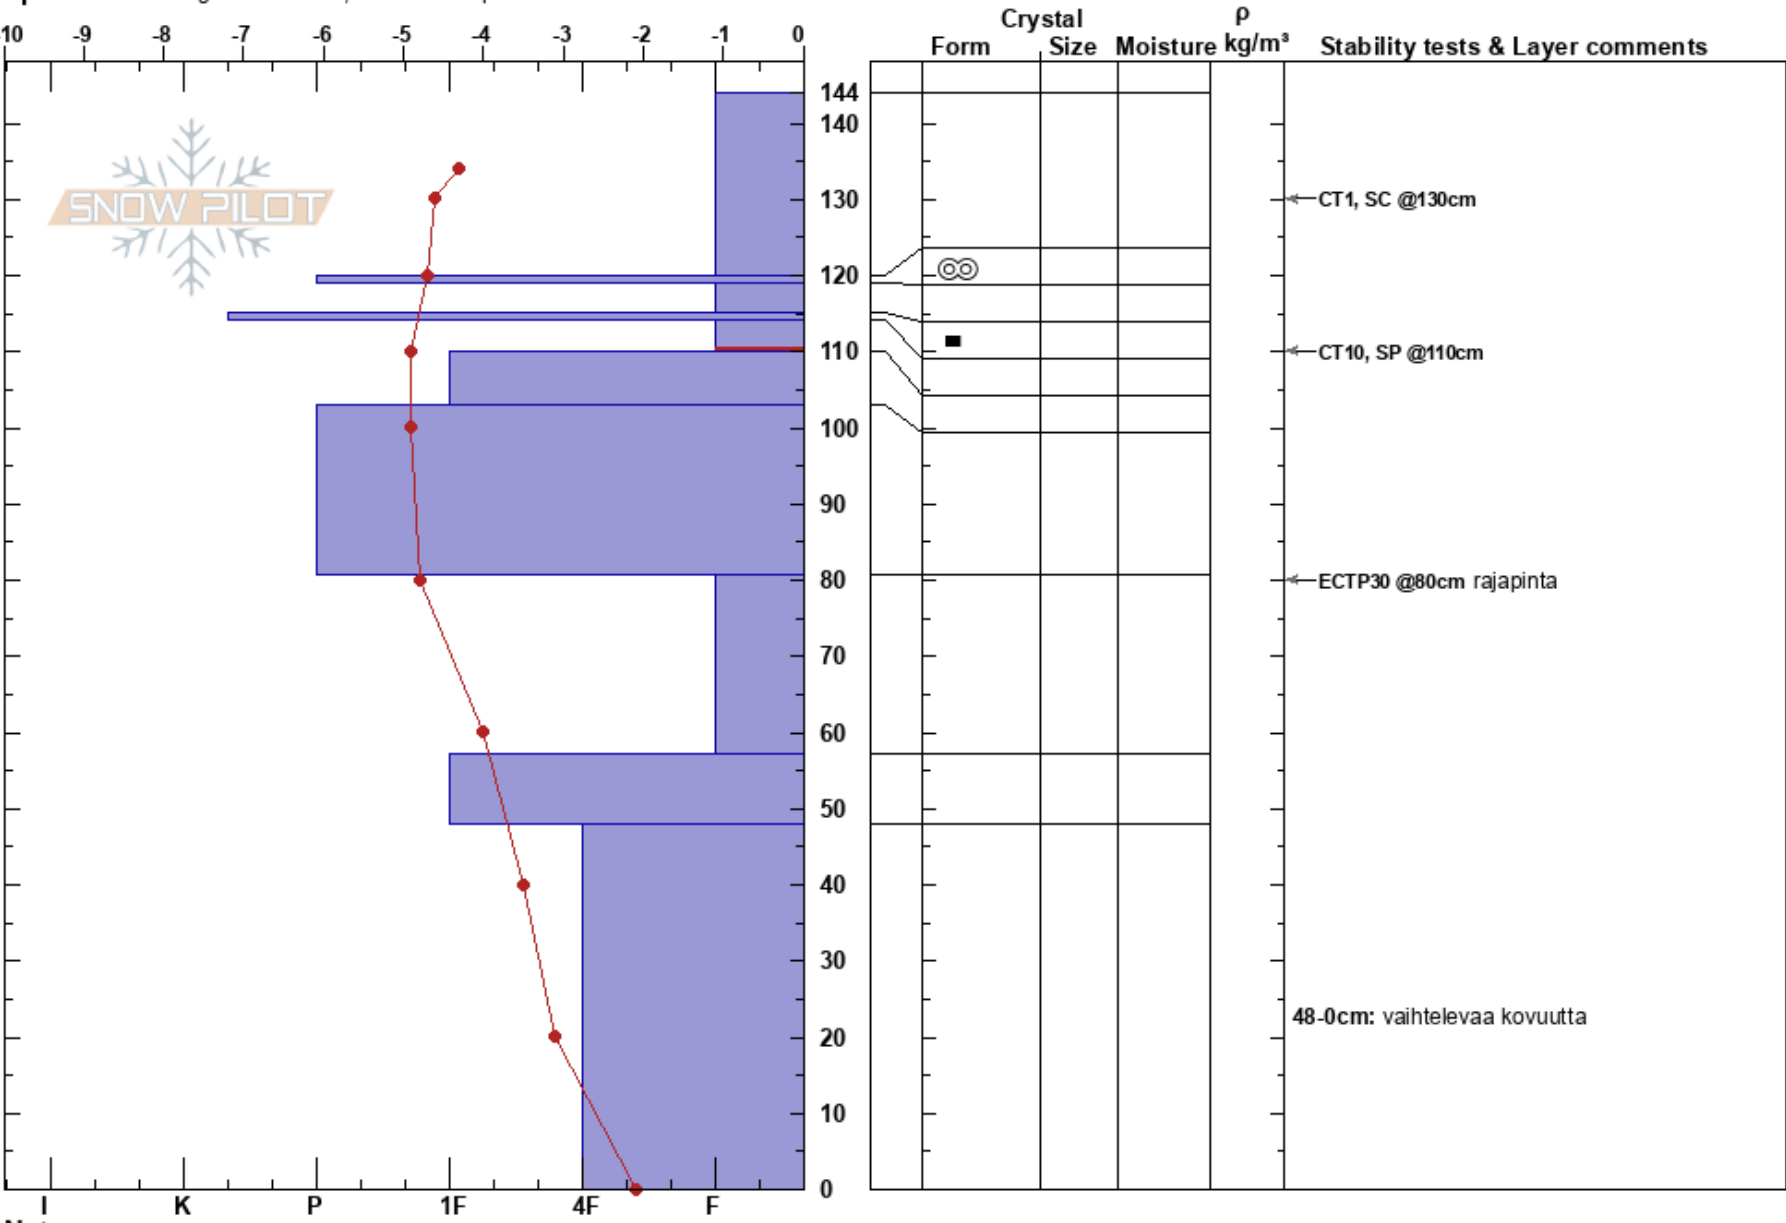

Kellostapuli
 Finland
 Elevation: 300 m
 Aspect: N
 Specifics: Pit dug in a Ski Area; We skied slope
 Tuomo Poukkanen
 01/04/2024 - 14:00
 Co-ord: 67.59283N, 24.23564E
 Slope Angle: 33°
 Wind Loading: no

Stability: Fair
 Air Temperature: -3.7°C
 Sky Cover: BKN
 Precipitation: NO
 Wind: NE Moderate
 HS:144
 PF:30
 114-110cm: Problematic layer
 48-0cm: vaihtelevaa kovuutta

Notes: Ylempänä runsaasti tuiskulunta. Huipulla tuuli Strong.