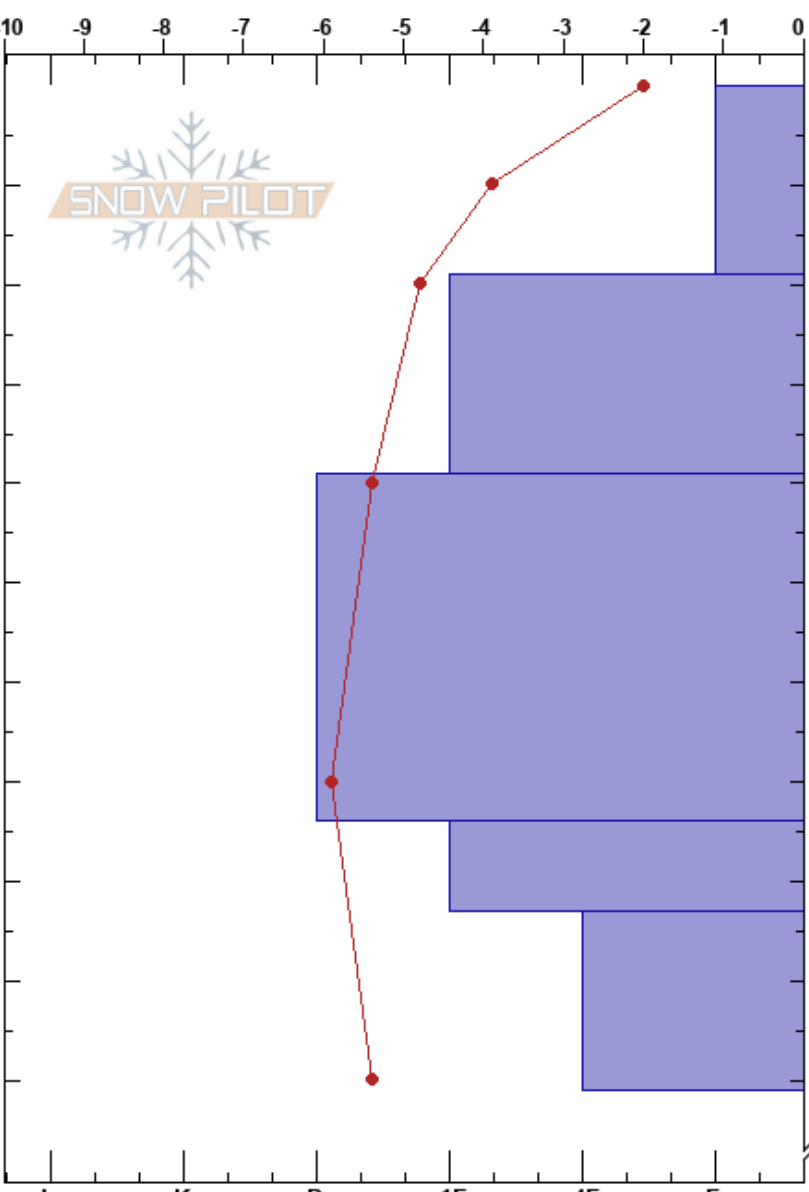

Store filpoe 1 apr
 Västra Vindelfjällen
 Sweden
 Elevation: 720 m
 Aspect: 340°
 Specifics:

Mojo Andersson
 01/04/2024 - 11:30
 Co-ord: 65.81531N, 14.76183E
 Slope Angle: 26°
 Wind Loading:

Stability:
 Air Temperature: -5.1°C
 Sky Cover: OVC
 Precipitation: NO
 Wind: SE Light Breeze

HS:240 Layer Notes:

Snow Depth (m)	Crystal		Moisture	ρ kg/m ³	Stability tests & Layer comments
	Form	Size			
0 - 10			D		
10 - 20			D		
20 - 30			D		
30 - 40			D		
40 - 50			D		
50 - 60			D		
60 - 70			D		
70 - 80			D		
80 - 90			D		← ECTP21 @83cm SH 1-5 mm
90 - 101			D		← ECTP25 @101cm SH 4-10 mm
101 - 240					