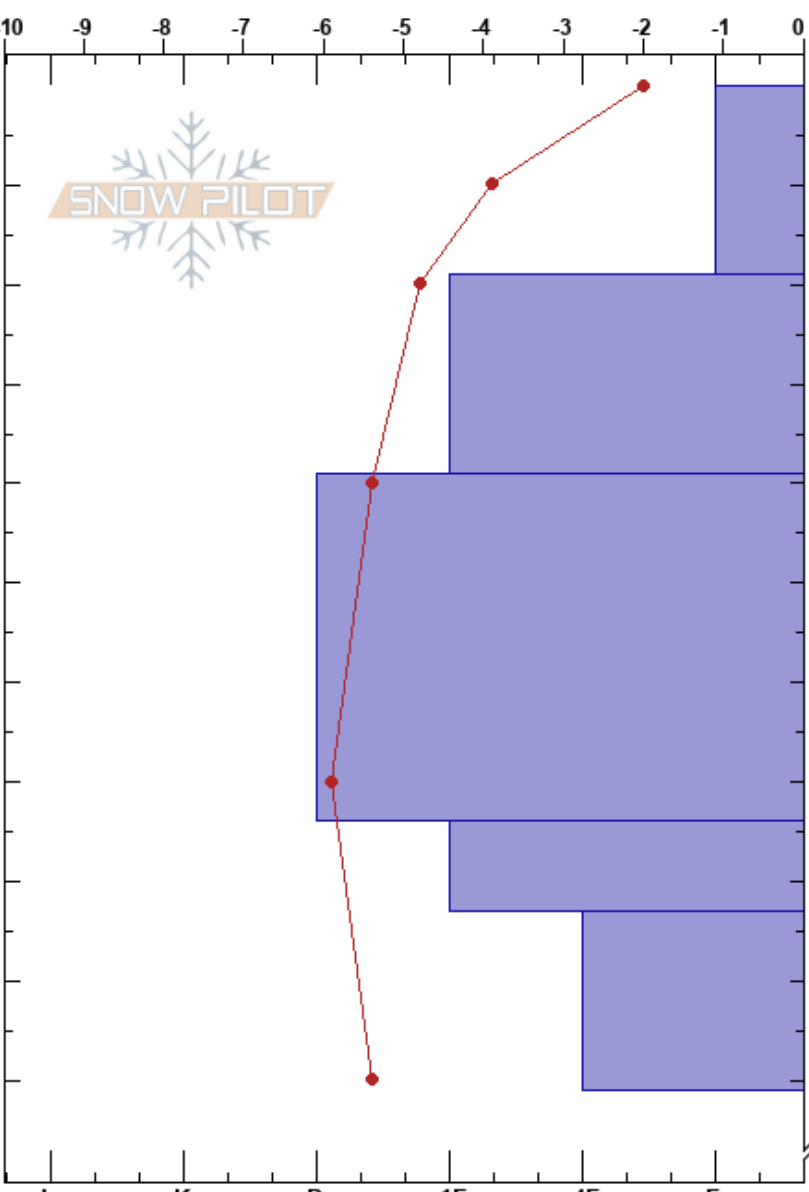

Store filpoe 1 apr
 Västra Vindelfjällen
 Sweden
 Elevation: 720 m
 Aspect: 340°
 Specifics:

Mojo Andersson
 01/04/2024 - 11:30
 Co-ord: 65.81531N, 14.76183E
 Slope Angle: 26°
 Wind Loading:

Stability:
 Air Temperature: -5.1°C
 Sky Cover: OVC
 Precipitation: NO
 Wind: SE Light Breeze

HS:240 Layer Notes:

Form	Crystal		ρ kg/m ³	Stability tests & Layer comments
	Size	Moisture		
			D	
			D	
			D	
			D	
			D	
			D	← ECTP21 @83cm SH 1-5 mm
			D	
			D	← ECTP25 @101cm SH 4-10 mm

I K P 1F 4F F
 Notes: