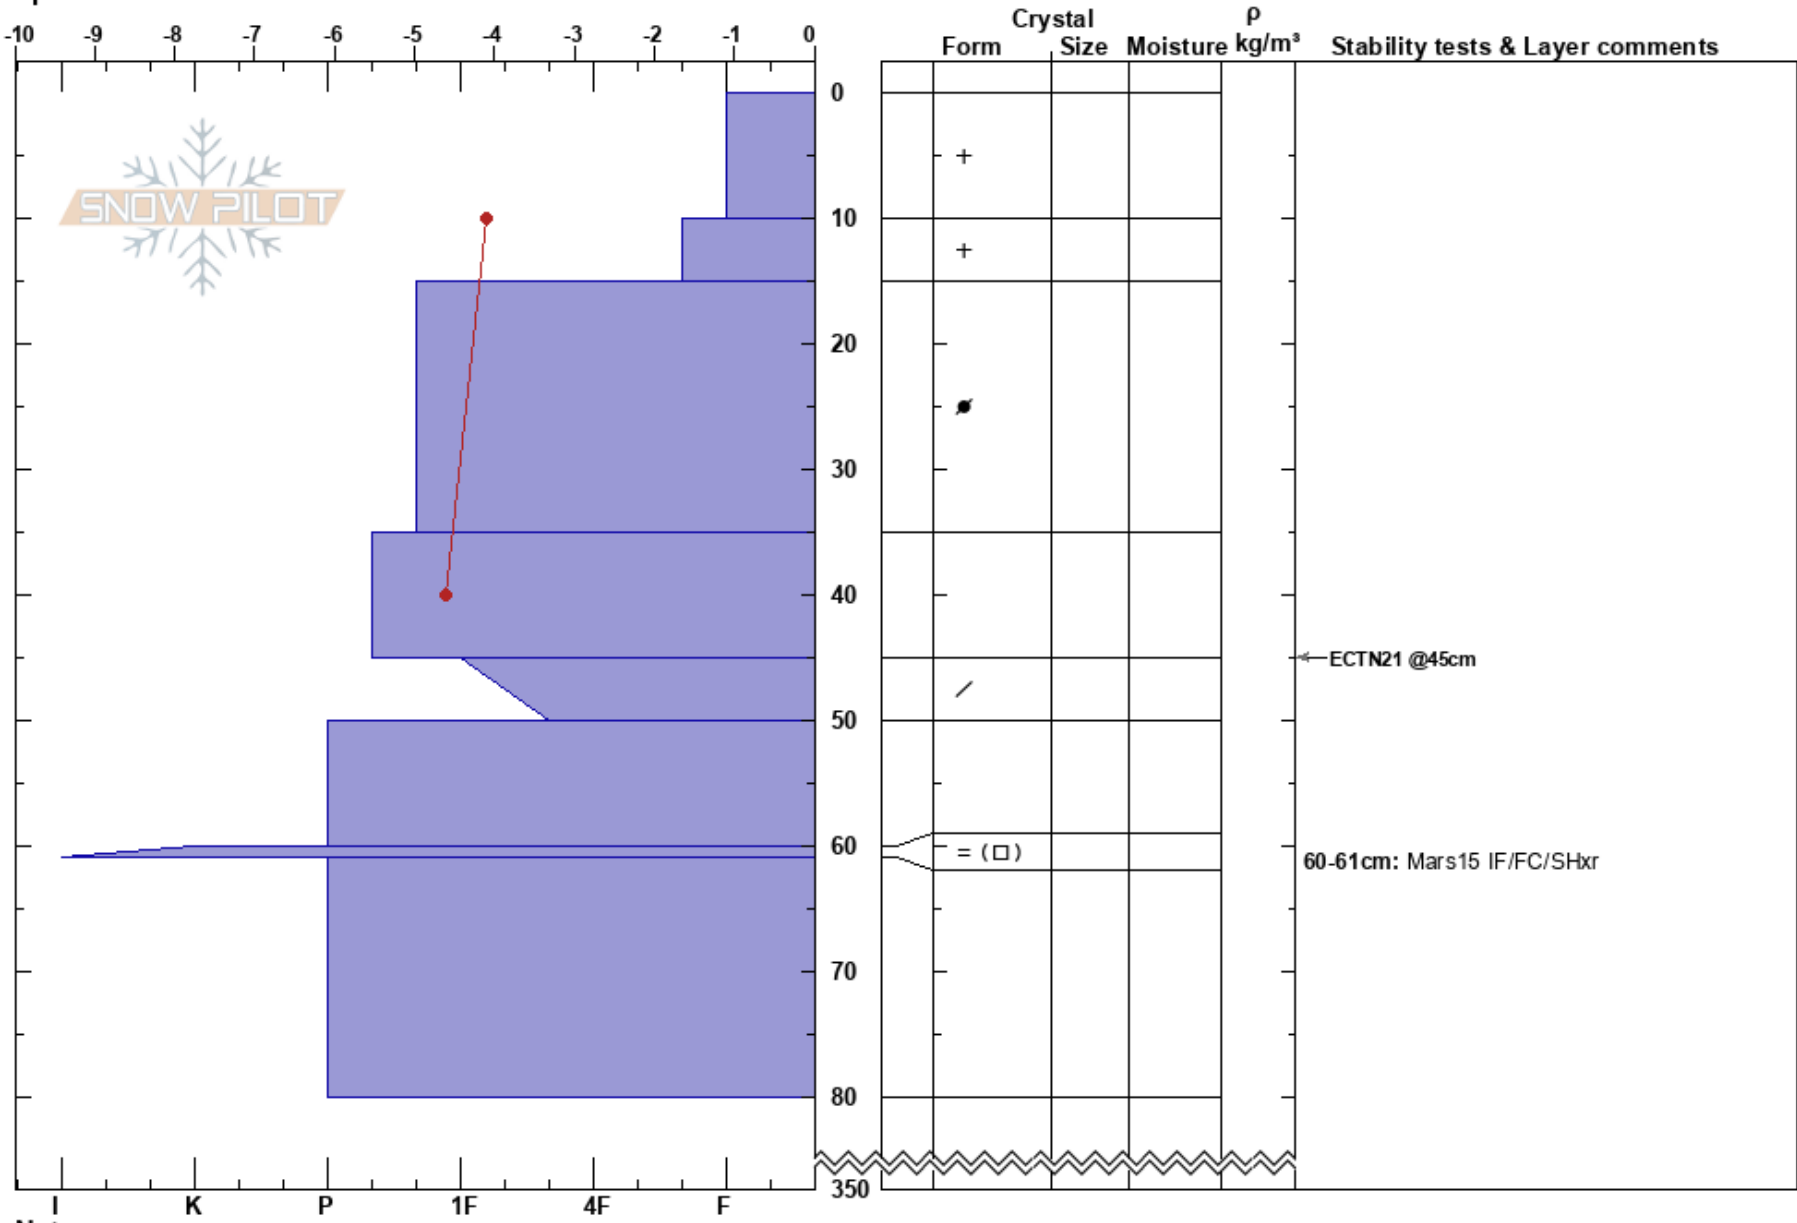

Kronenåelike
 Grönfjället
 Sweden
 Elevation: 840 m
 Aspect: NW
 Specifics:

Sebastian Wiklund
 01/04/2024 - 10:20
 Co-ord: 65.31147N, 15.51137E
 Slope Angle: 22°
 Wind Loading:

Stability:
 Air Temperature: -3.4°C PF:15 HS:350
 Sky Cover: BKN
 Precipitation: NO
 Wind: Calm
 Layer Notes: