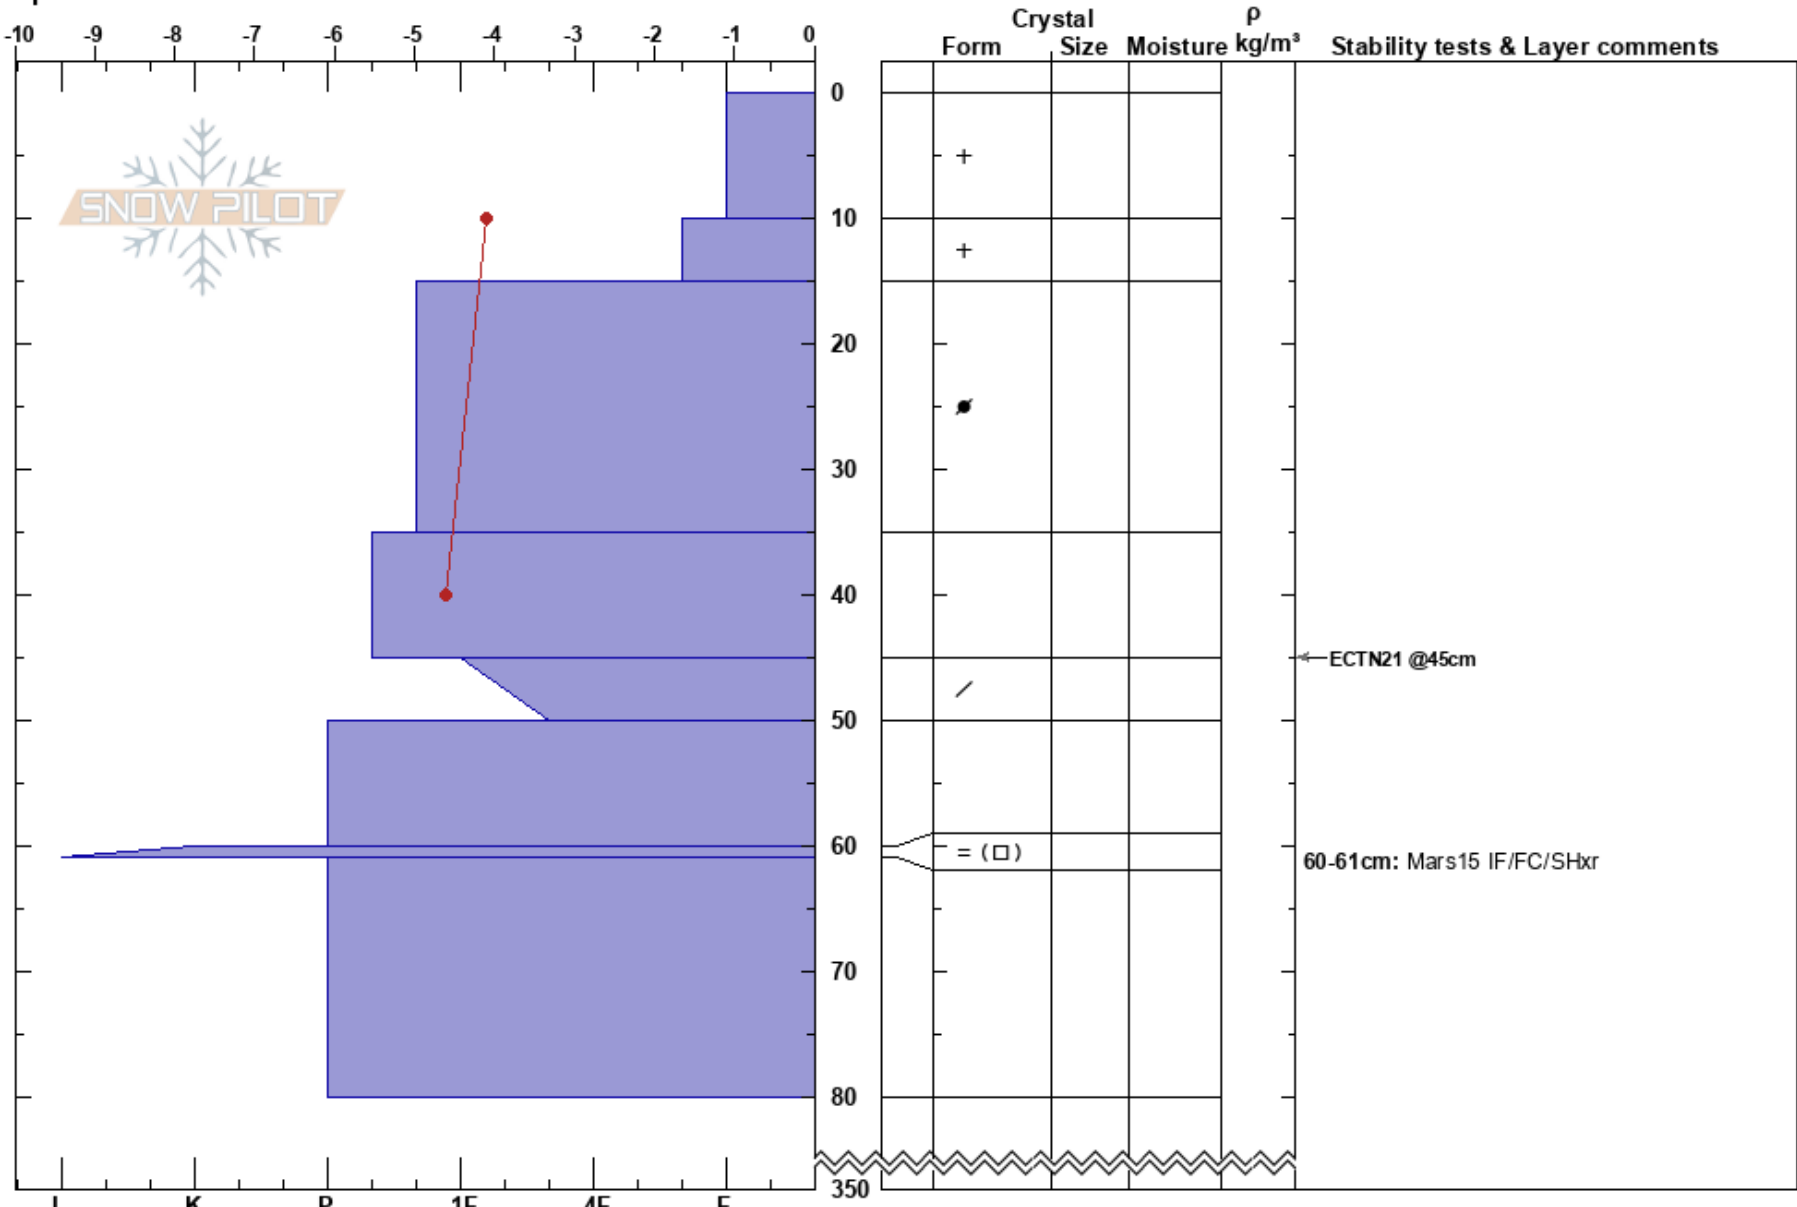

Kronenåelike
 Grönfjället
 Sweden
 Elevation: 840 m
 Aspect: NW
 Specifics:

Sebastian Wiklund
 01/04/2024 - 10:20
 Co-ord: 65.31147N, 15.51137E
 Slope Angle: 22°
 Wind Loading:

Stability:
 Air Temperature: -3.4°C PF:15 HS:350
 Sky Cover: BKN
 Precipitation: NO
 Wind: Calm
 Layer Notes: