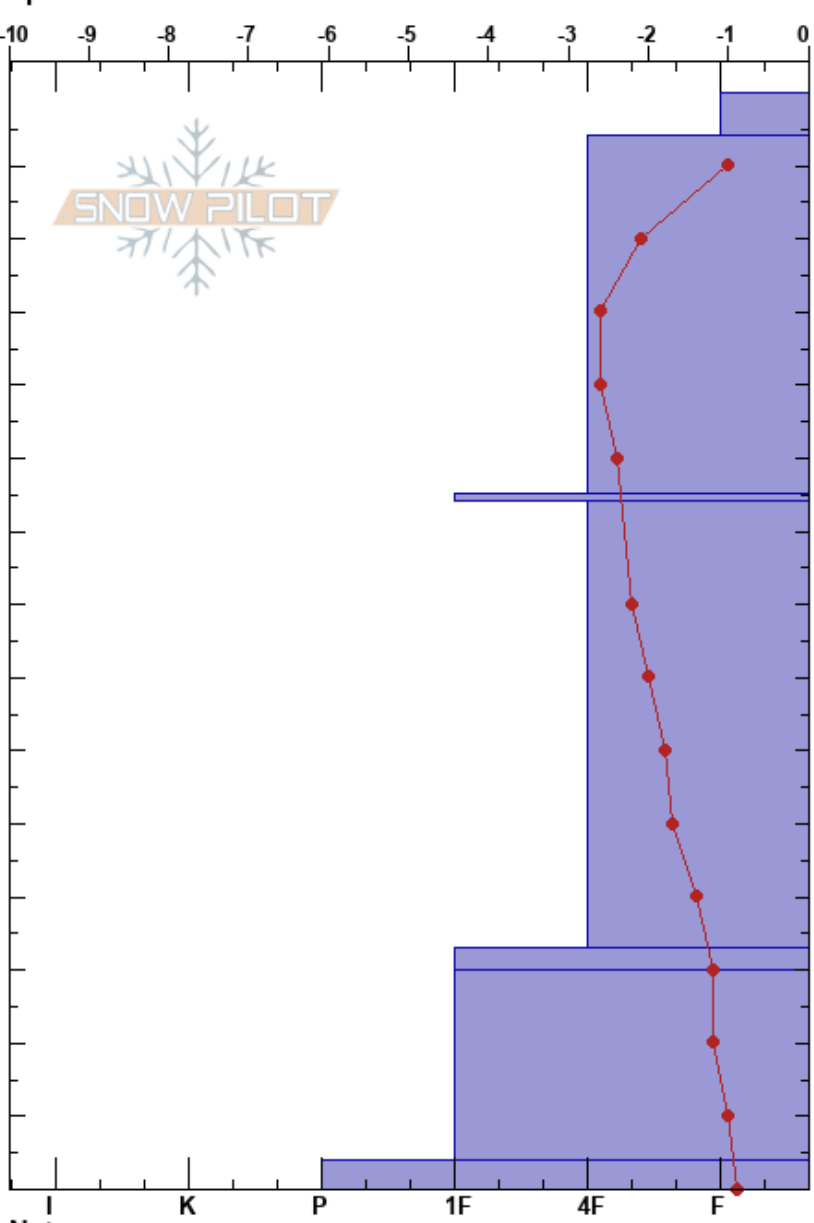

Snowpit1
 Col du Lautaret
 France
 Elevation: 2100 m
 Aspect:
 Specifics:

Fadilath KATE
 04/03/2024 - 14:00
 Co-ord: 45.03547N, 6.40088E
 Slope Angle:
 Wind Loading:

Stability:
 Air Temperature: 0.3°C
 Sky Cover:
 Precipitation: NO
 Wind:

PF:10

Layer Notes:

Form	Crystal		Moisture	ρ kg/m ³	Stability tests & Layer comments
	Size				
+	1			236.8	
				236.8	
				296	
/	1			304.8	←ECTP23 @30cm
				350.8	
				322	
□				290.4	
				386.8	
•					
				446.4	
				342.4	
■				334.4	
^	0.5			390.4	
■					
				247.6	