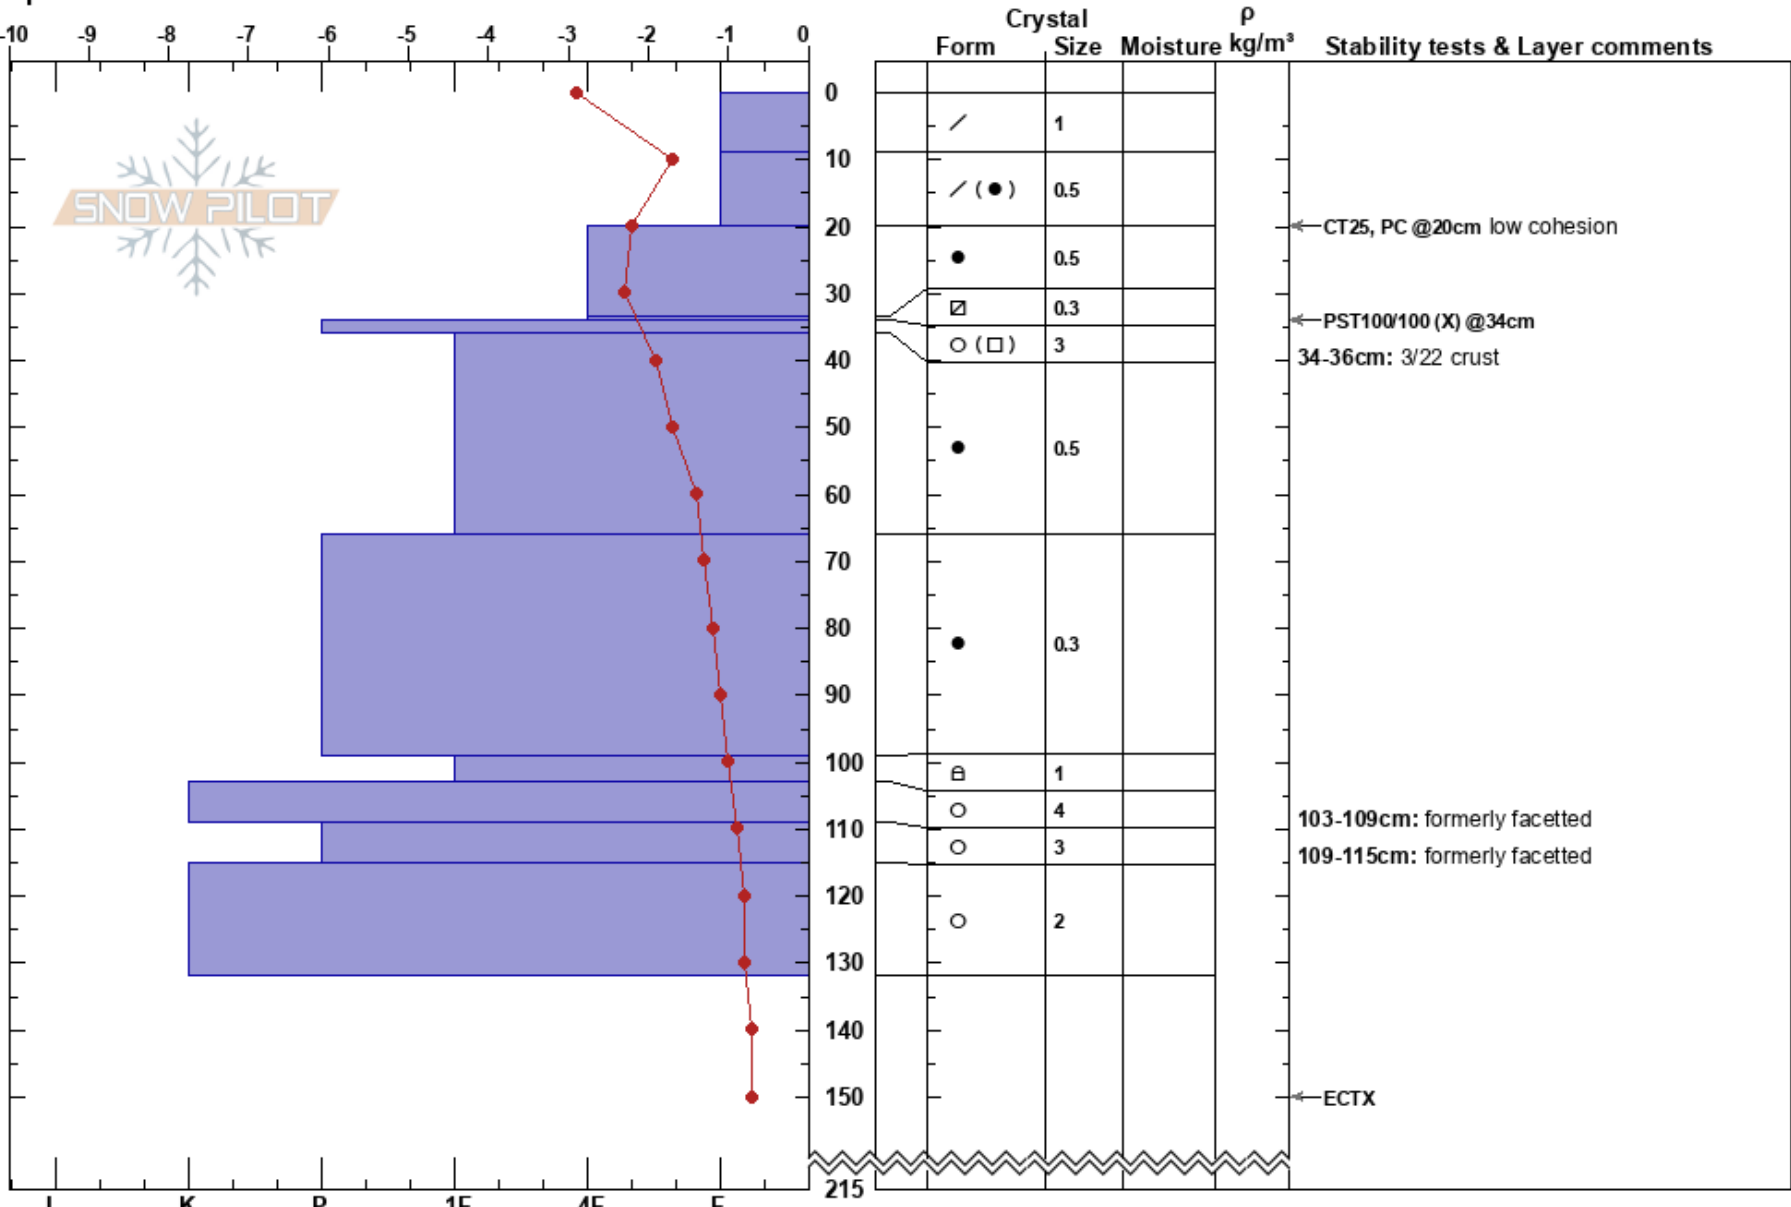

Silver Star  
 North Cascades, East WA  
 Elevation: 6600 ft  
 Aspect: NE  
 Specifics:

Sammy Spence  
 03/31/2024 - 12:45pm  
 Co-ord: 48.55340N, -120.58791W  
 Slope Angle: 24°  
 Wind Loading: previous

Stability: HS:215  
 Air Temperature: 0°C  
 Sky Cover: FEW  
 Precipitation: NO  
 Wind: N Light Breeze

PF:30  
 PS: 17  
 Layer Notes:  
 34-36cm: 3/22 crust  
 103-109cm: formerly faceted  
 109-115cm: formerly faceted