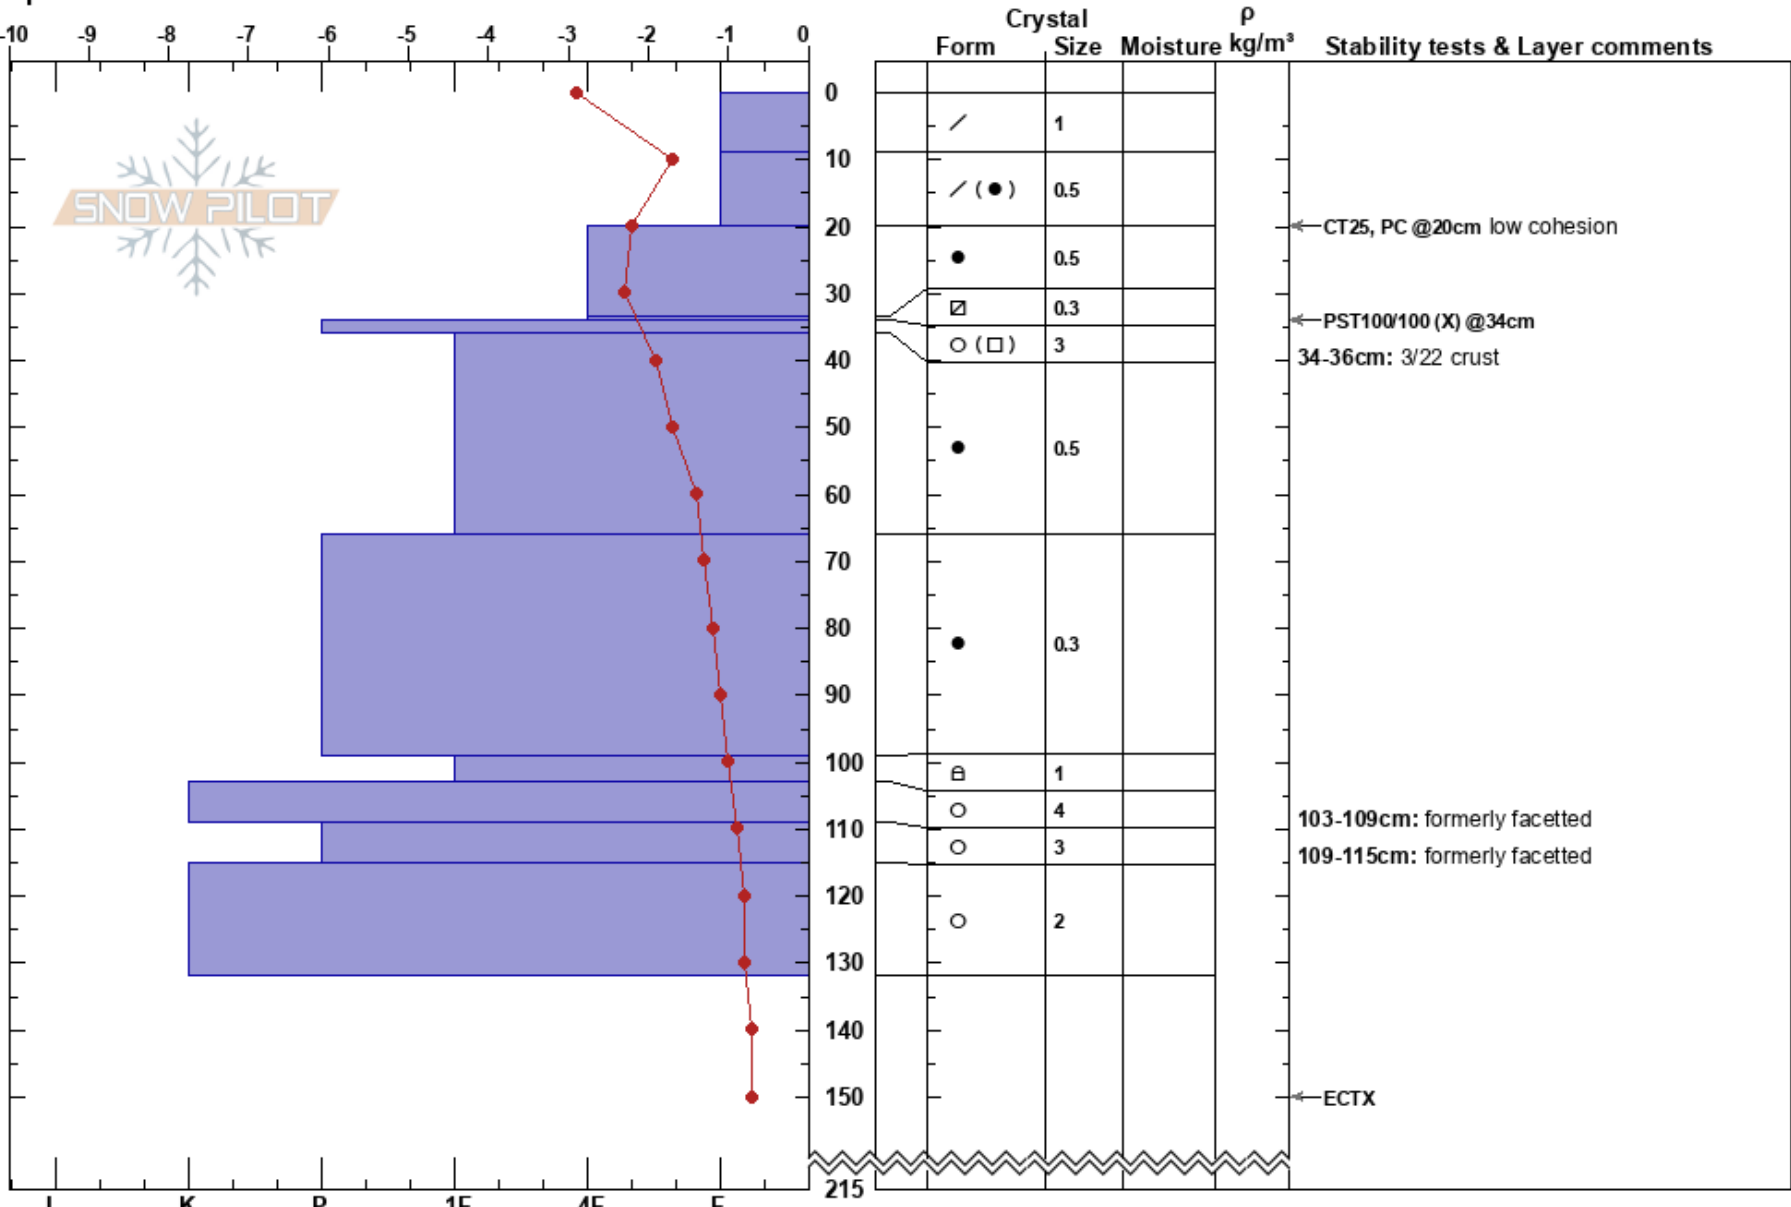

Silver Star  
 North Cascades, East WA  
 Elevation: 6600 ft  
 Aspect: NE  
 Specifics:

Sammy Spence  
 03/31/2024 - 12:45pm  
 Co-ord: 48.55340N, -120.58791W  
 Slope Angle: 24°  
 Wind Loading: previous

Stability:  
 Air Temperature: 0°C  
 Sky Cover: FEW  
 Precipitation: NO  
 Wind: N Light Breeze

HS:215  
 PF:30  
 PS:17  
 34-36cm: 3/22 crust  
 103-109cm: formerly faceted  
 109-115cm: formerly faceted