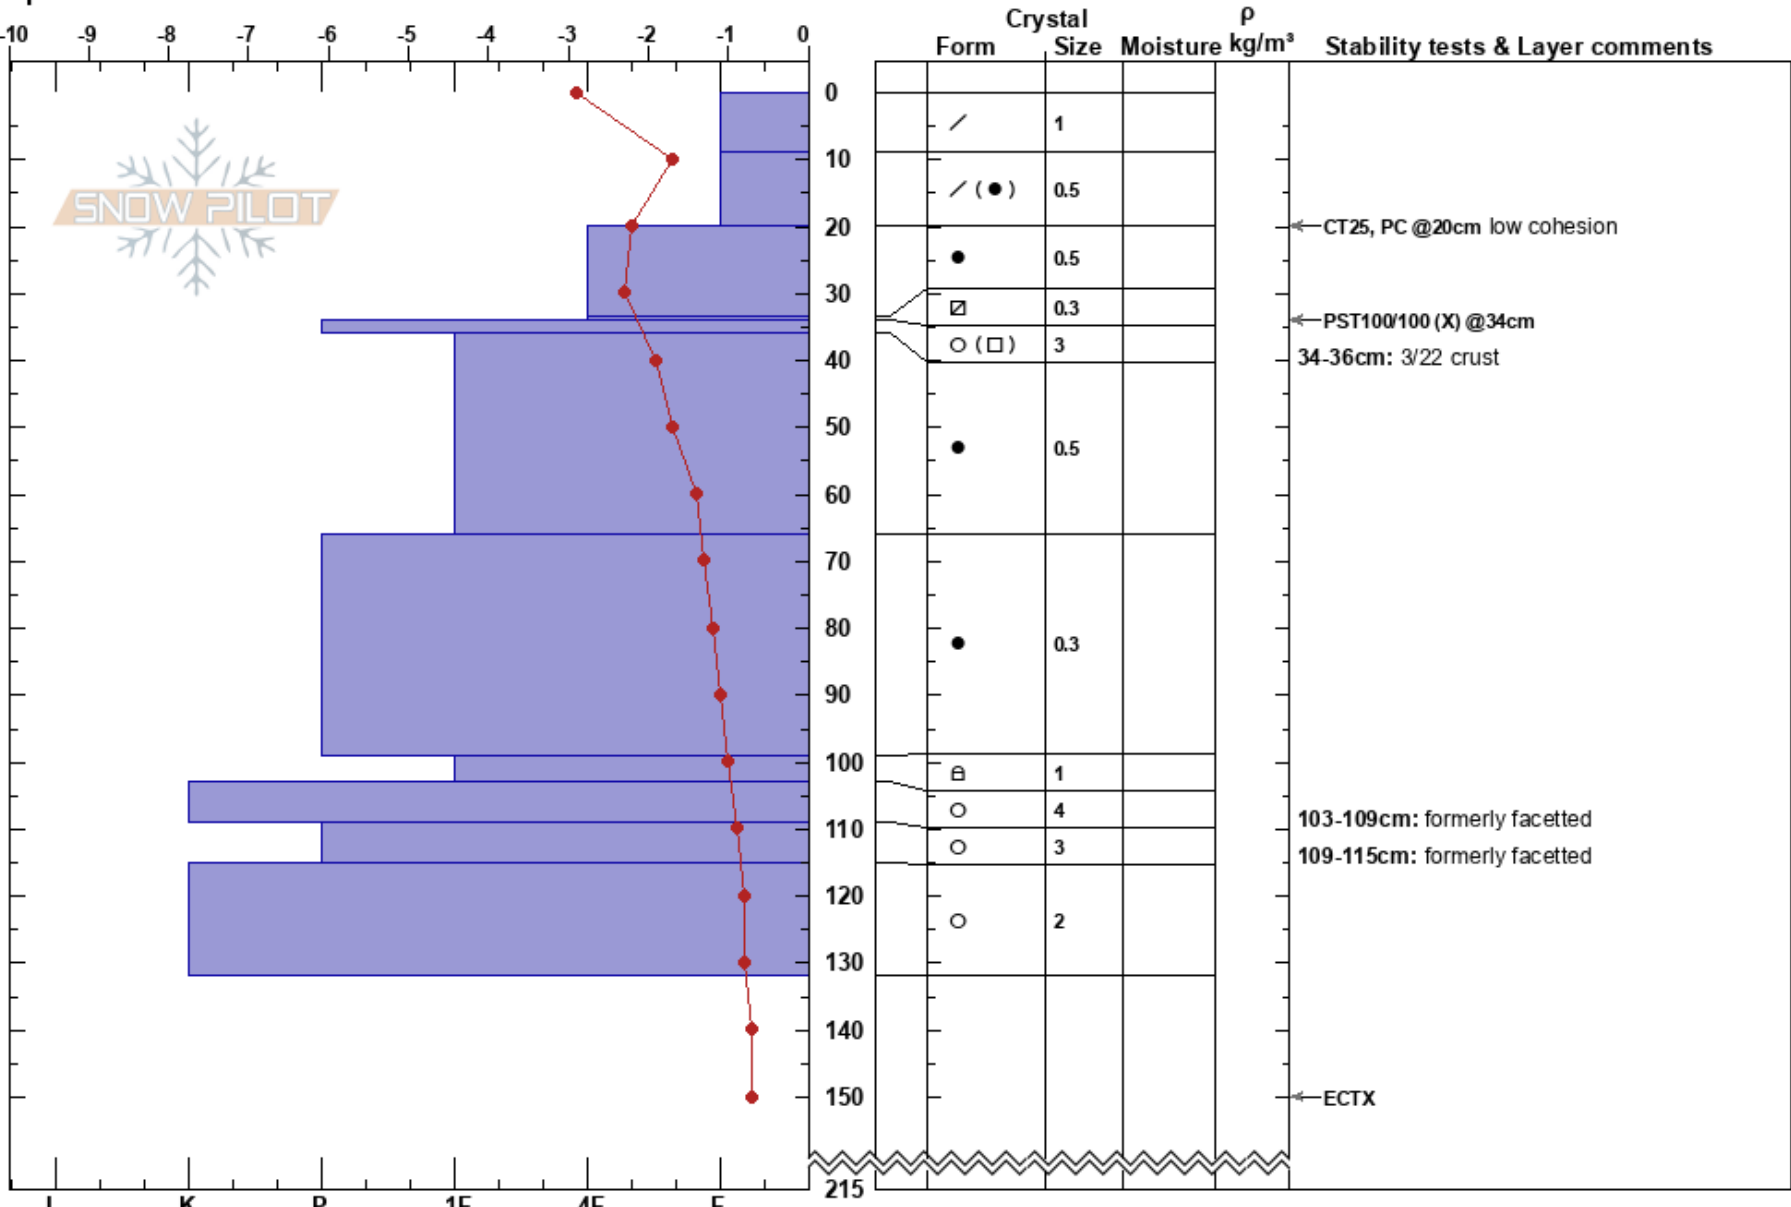

Silver Star
 North Cascades, East
 WA
 Elevation: 6600 ft
 Aspect: NE
 Specifics:

Sammy Spence
 03/31/2024 - 12:45pm
 Co-ord: 48.55340N, -120.58791W
 Slope Angle: 24°
 Wind Loading: previous

Stability:
 Air Temperature: 0°C
 Sky Cover: FEW
 Precipitation: NO
 Wind: N Light Breeze

HS:215
 PF:30
 PS:17
 34-36cm: 3/22 crust
 103-109cm: formerly faceted
 109-115cm: formerly faceted

Notes: