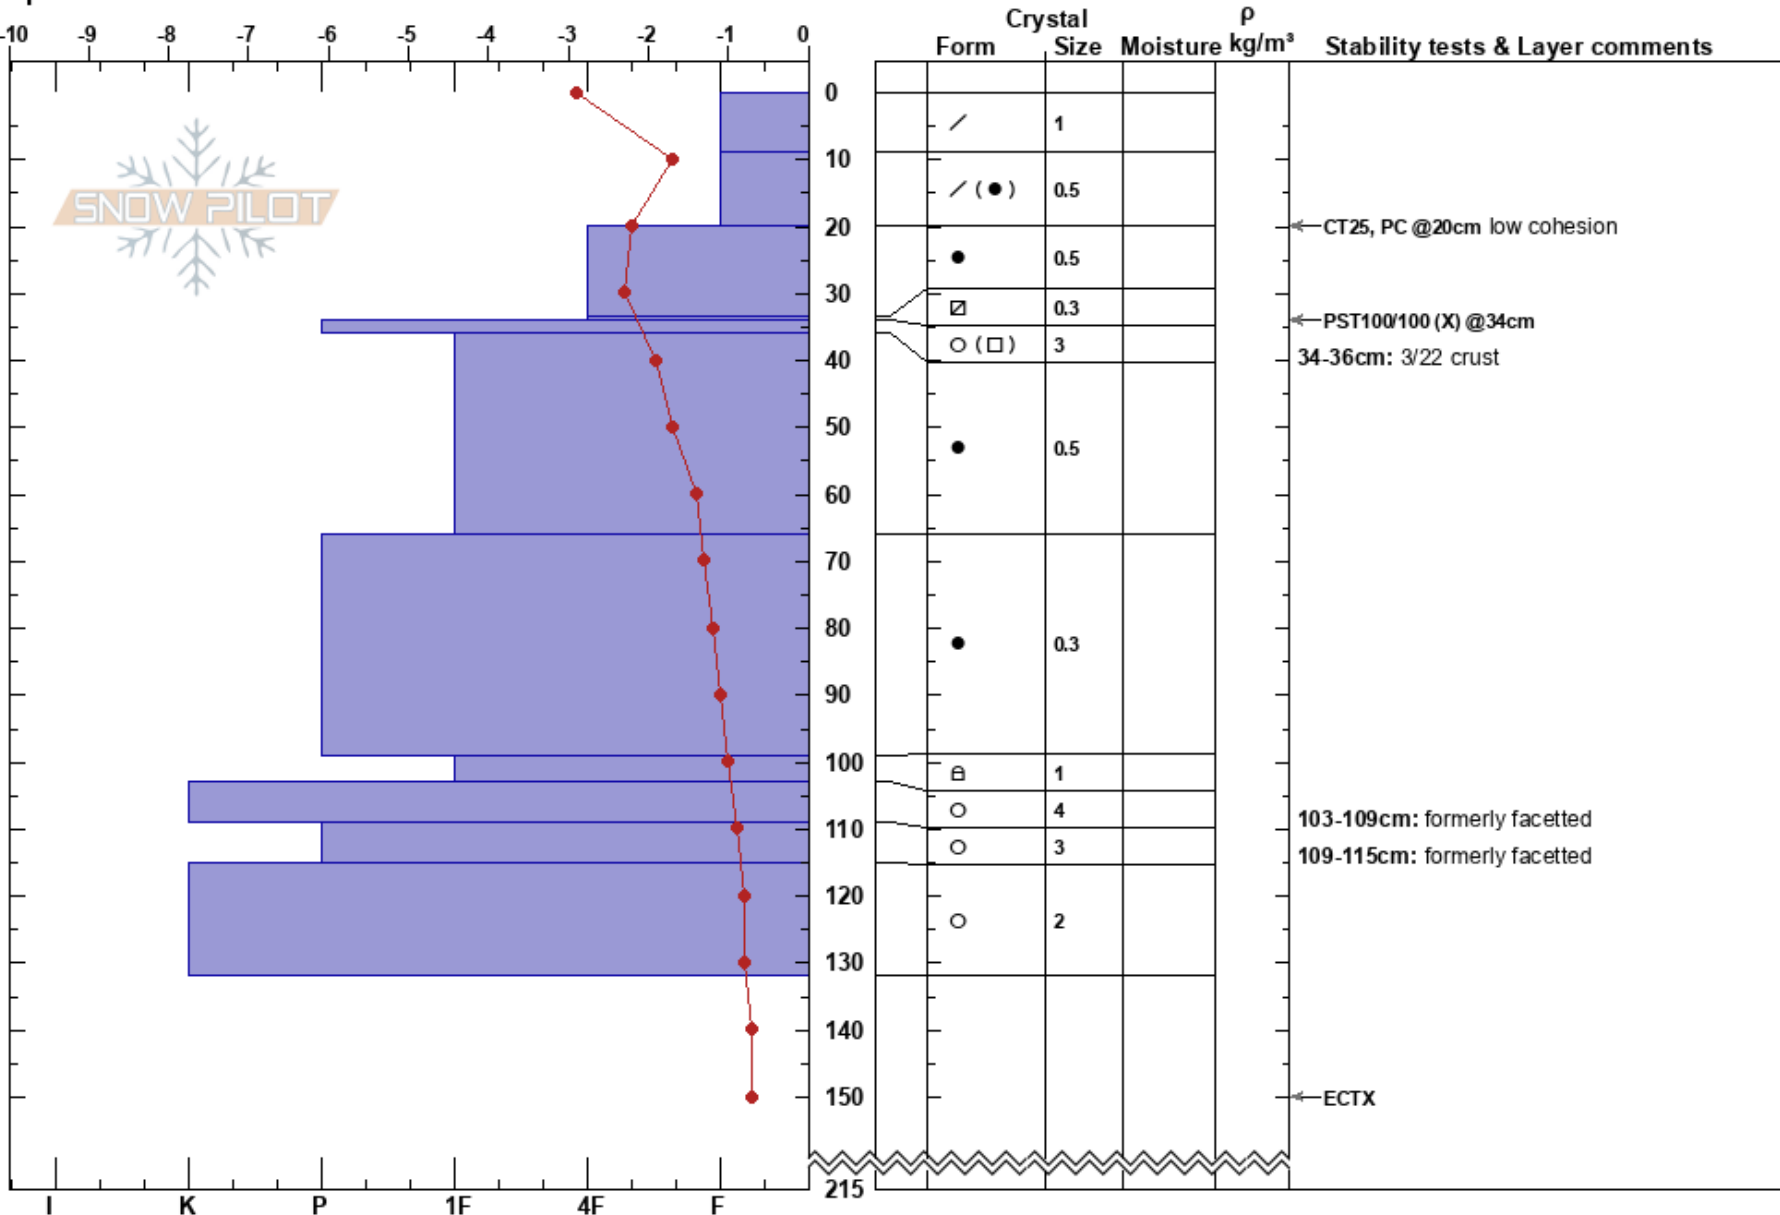

Silver Star  
 North Cascades, East  
 WA  
 Elevation: 6600 ft  
 Aspect: NE  
 Specifics:

Sammy Spence  
 03/31/2024 - 12:45pm  
 Co-ord: 48.55340N, -120.58791W  
 Slope Angle: 24°  
 Wind Loading: previous

Stability:  
 Air Temperature: 0°C  
 Sky Cover: FEW  
 Precipitation: NO  
 Wind: N Light Breeze

HS:215  
 PF:30  
 PS:17  
 34-36cm: 3/22 crust  
 103-109cm: formerly faceted  
 109-115cm: formerly faceted