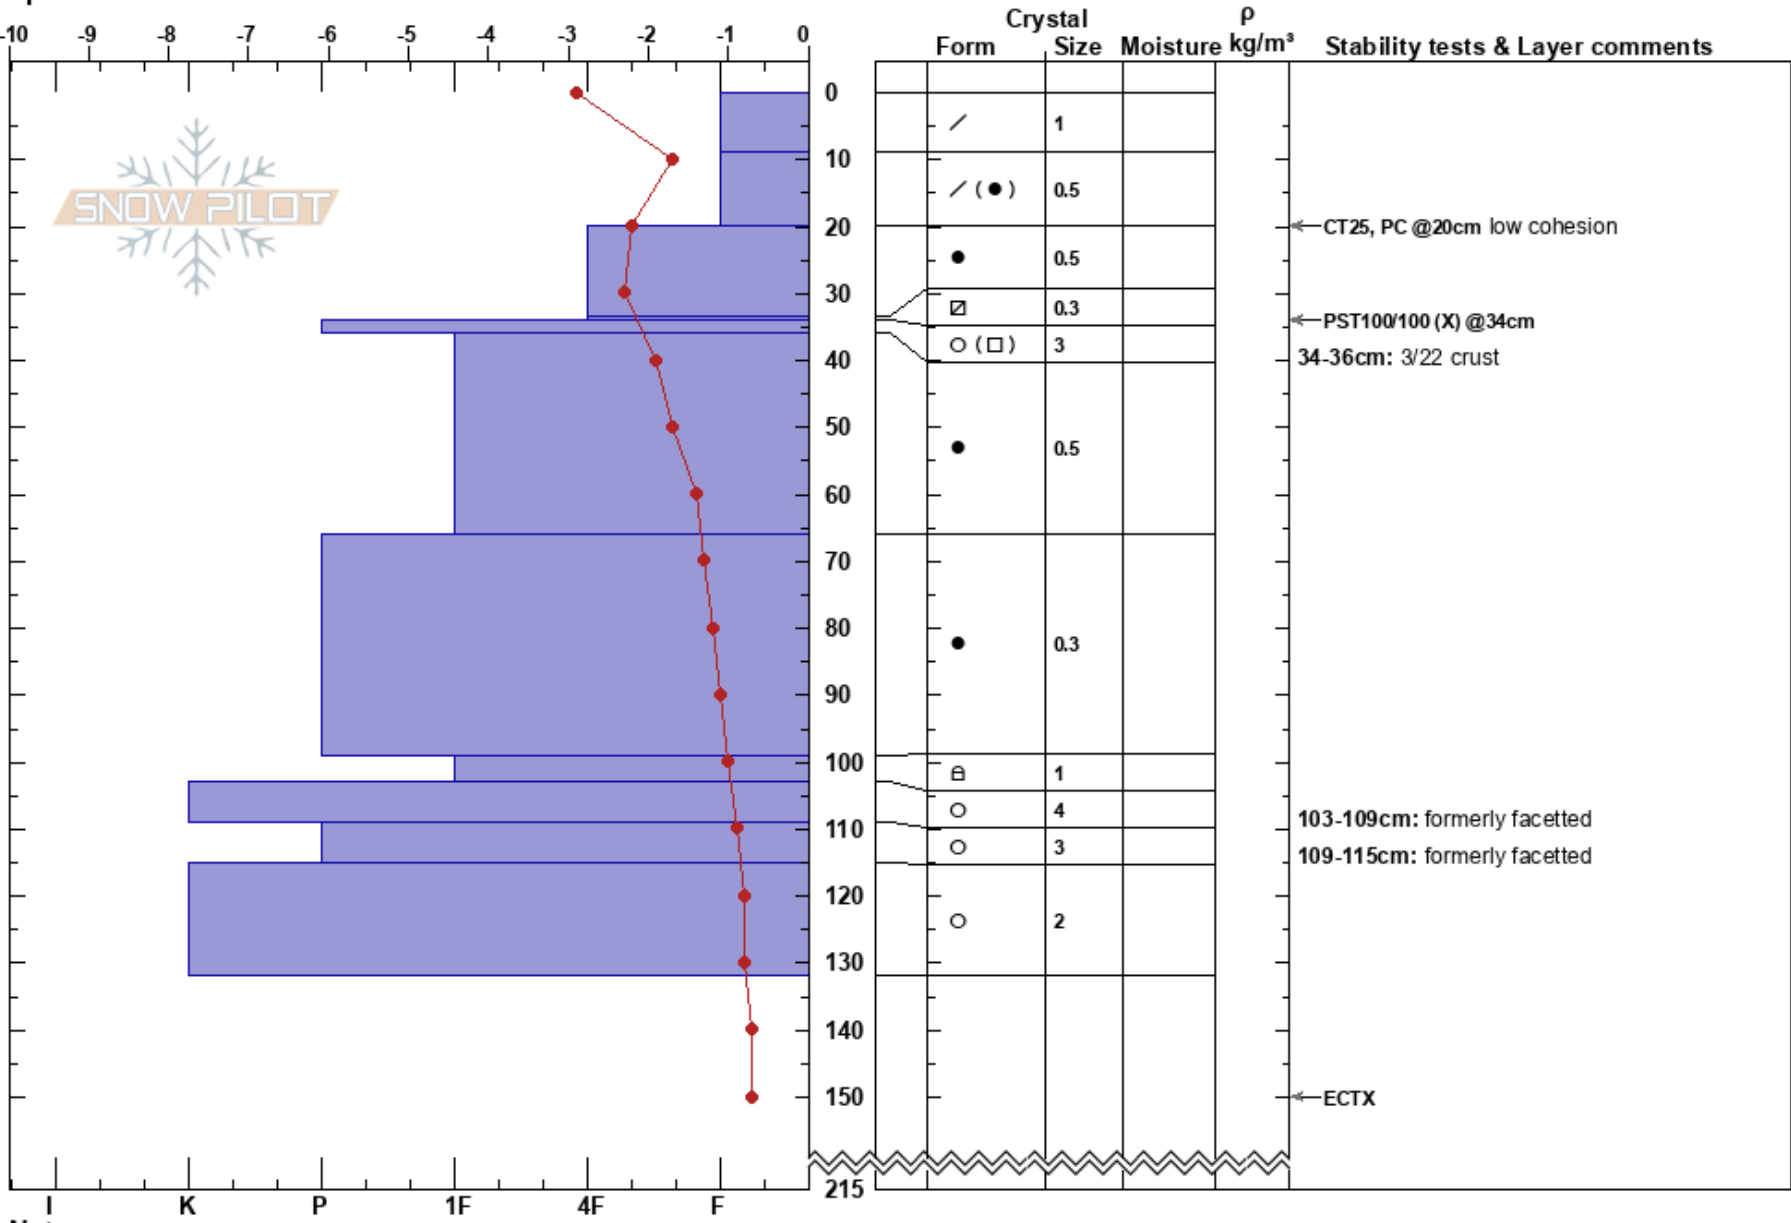

Silver Star
 North Cascades, East
 WA
 Elevation: 6600 ft
 Aspect: NE
 Specifics:

Sammy Spence
 03/31/2024 - 12:45pm
 Co-ord: 48.55340N, -120.58791W
 Slope Angle: 24°
 Wind Loading: previous

Stability:
 Air Temperature: 0°C
 Sky Cover: FEW
 Precipitation: NO
 Wind: N Light Breeze

HS:215
 PF:30
 PS:17
 34-36cm: 3/22 crust
 103-109cm: formerly faceted
 109-115cm: formerly faceted

Notes: