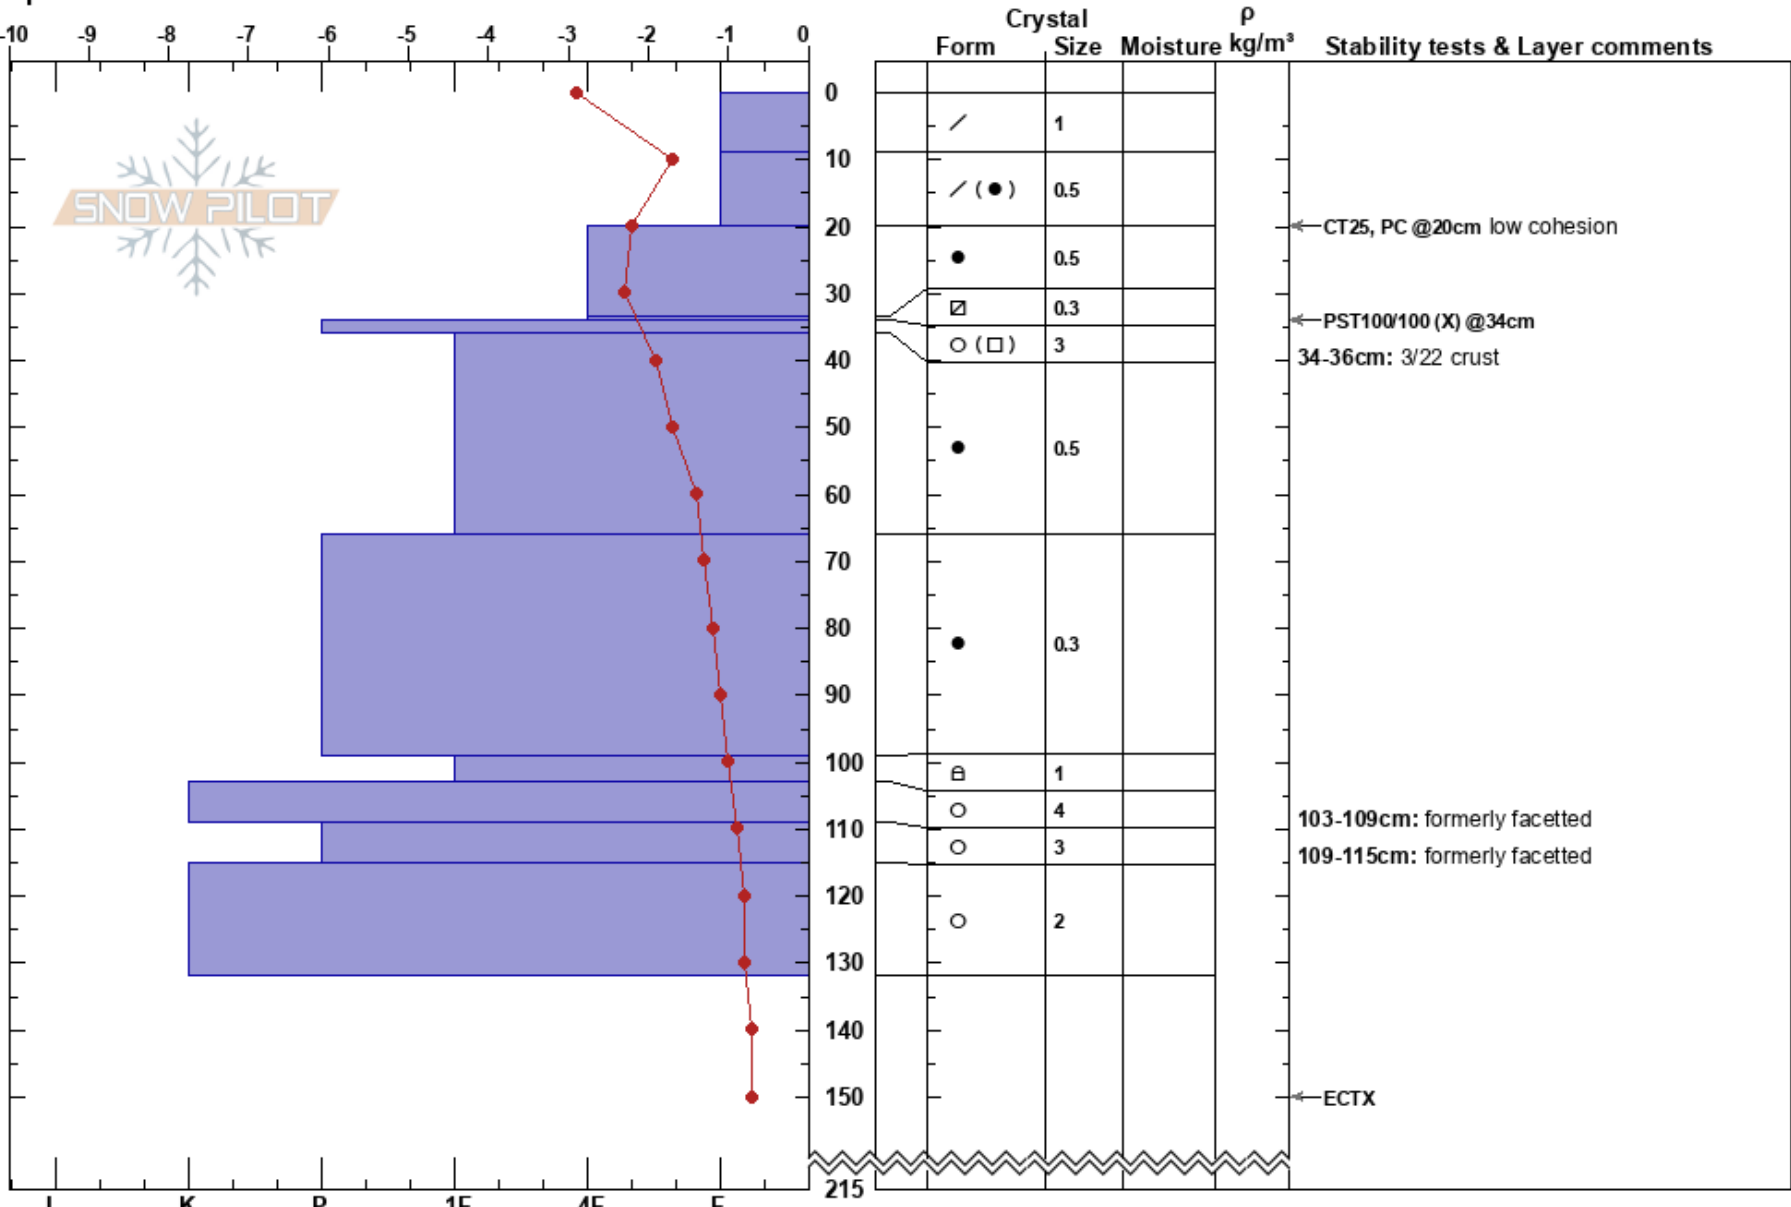

Silver Star
 North Cascades, East WA
 Elevation: 6600 ft
 Aspect: NE
 Specifics:

Sammy Spence
 03/31/2024 - 12:45pm
 Co-ord: 48.55340N, -120.58791W
 Slope Angle: 24°
 Wind Loading: previous

Stability:
 Air Temperature: 0°C
 Sky Cover: FEW
 Precipitation: NO
 Wind: N Light Breeze

HS:215
 PF:30
 PS:17
 34-36cm: 3/22 crust
 103-109cm: formerly faceted
 109-115cm: formerly faceted

Notes: