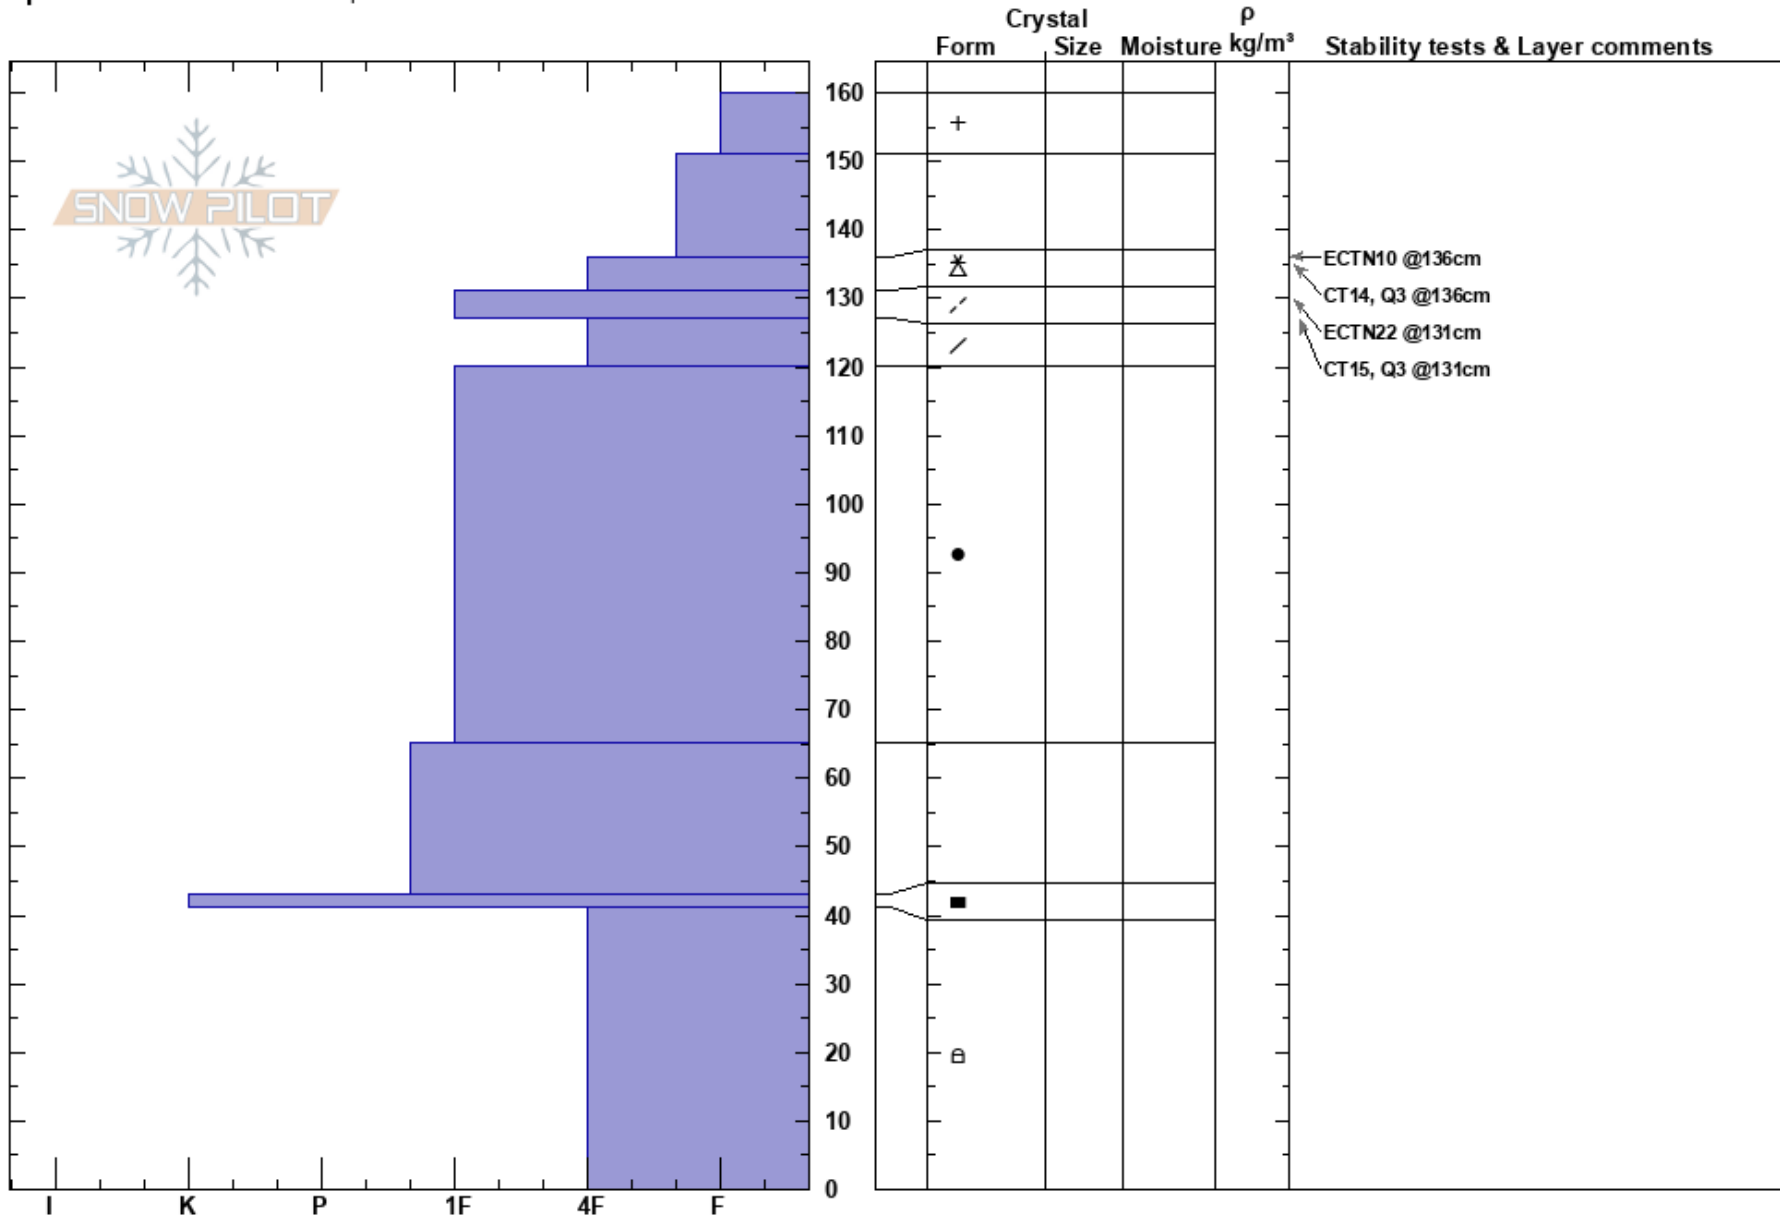

N. Bridgers
 Bridger Range
 MT
Elevation: 8580 ft
Aspect: 50°
Specifics: We snowmobiled slope

Gabrielle Antonioli
 02/06/2018 - 11:00pm
Co-ord: 45.89153N, -110.94526W
Slope Angle: 25°
Wind Loading:

Stability: Fair Stable **HS:**160 **Layer Notes:**
Air Temperature: -4°C
Sky Cover: OVC
Precipitation: S-1
Wind: W Moderate