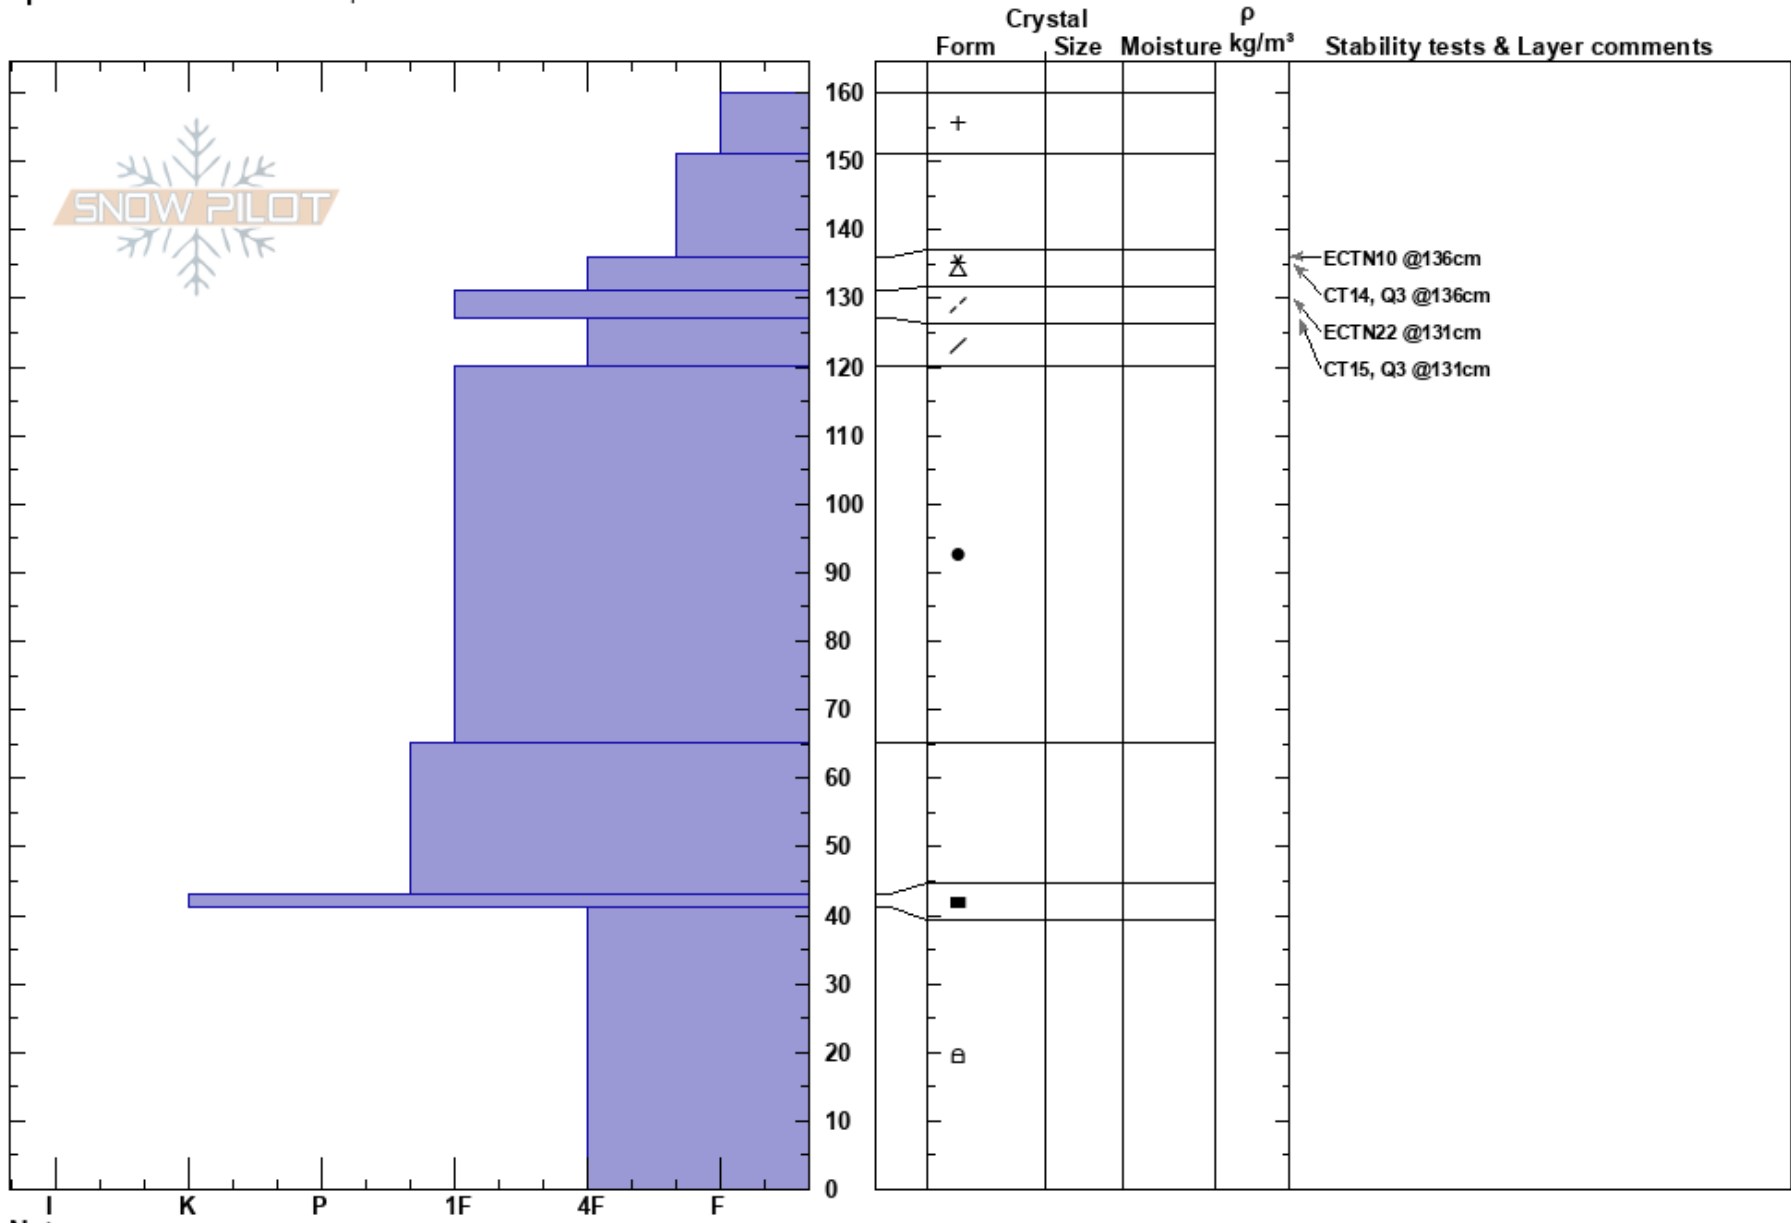

N. Bridgers
 Bridger Range
 MT
Elevation: 8580 ft
Aspect: 50°
Specifics: We snowmobiled slope

Gabrielle Antonioli
 02/06/2018 - 11:00pm
Co-ord: 45.89153N, -110.94526W
Slope Angle: 25°
Wind Loading:

Stability: Fair Stable **HS:**160 **Layer Notes:**
Air Temperature: -4°C
Sky Cover: OVC
Precipitation: S-1
Wind: W Moderate