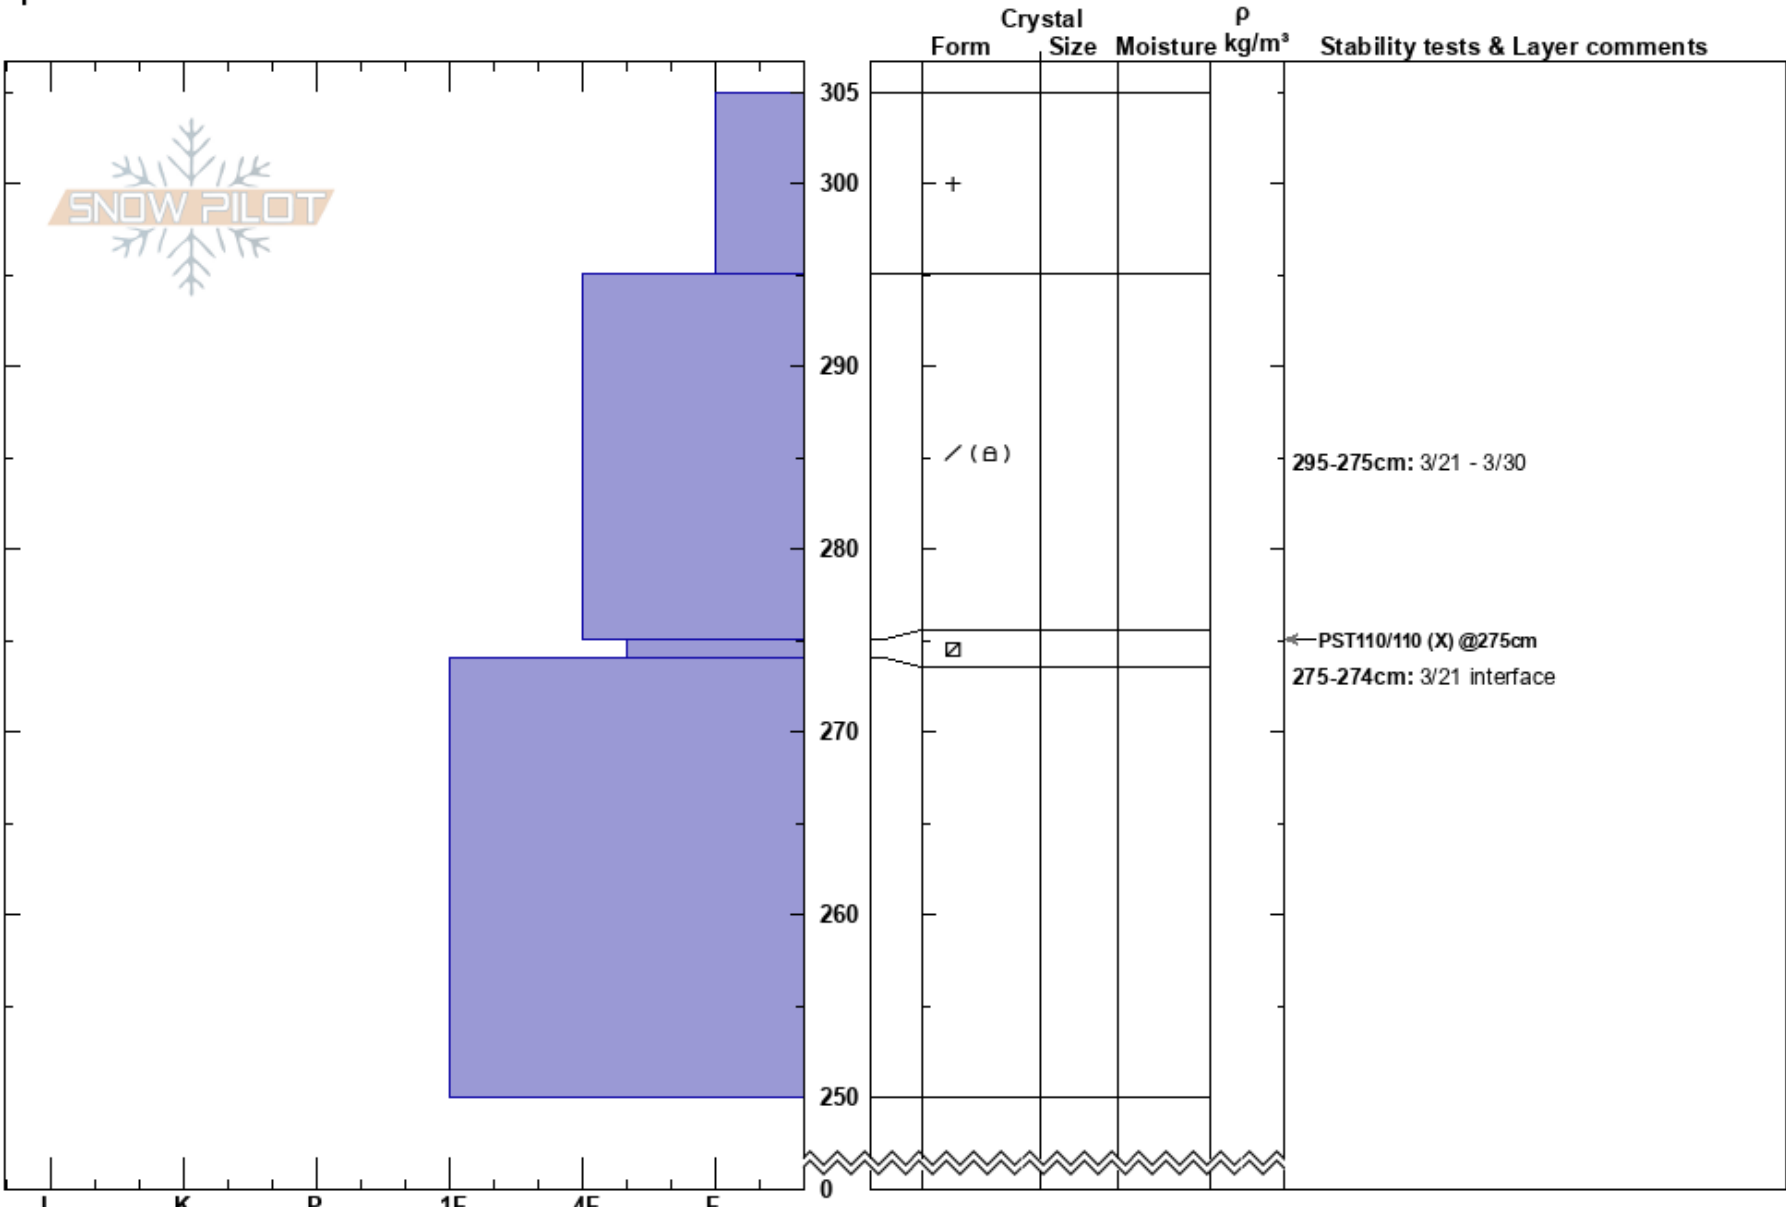

Chicken Scratch
 Teton Range
 WY
 Elevation: 10000 ft
 Aspect: 10°
 Specifics:

Noah McCorkel
 03/31/2024 - 11:00am
 Co-ord: 43.50729N, -110.94861W
 Slope Angle: 20°
 Wind Loading:

Stability:
 Air Temperature: 25°F
 Sky Cover: OVC
 Precipitation: S1
 Wind: E Light Breeze

HS:305
 PF:30
 PS: 15
 Layer Notes:
 295-275cm: 3/21 - 3/30
 275-274cm: 3/21 interface

Notes: