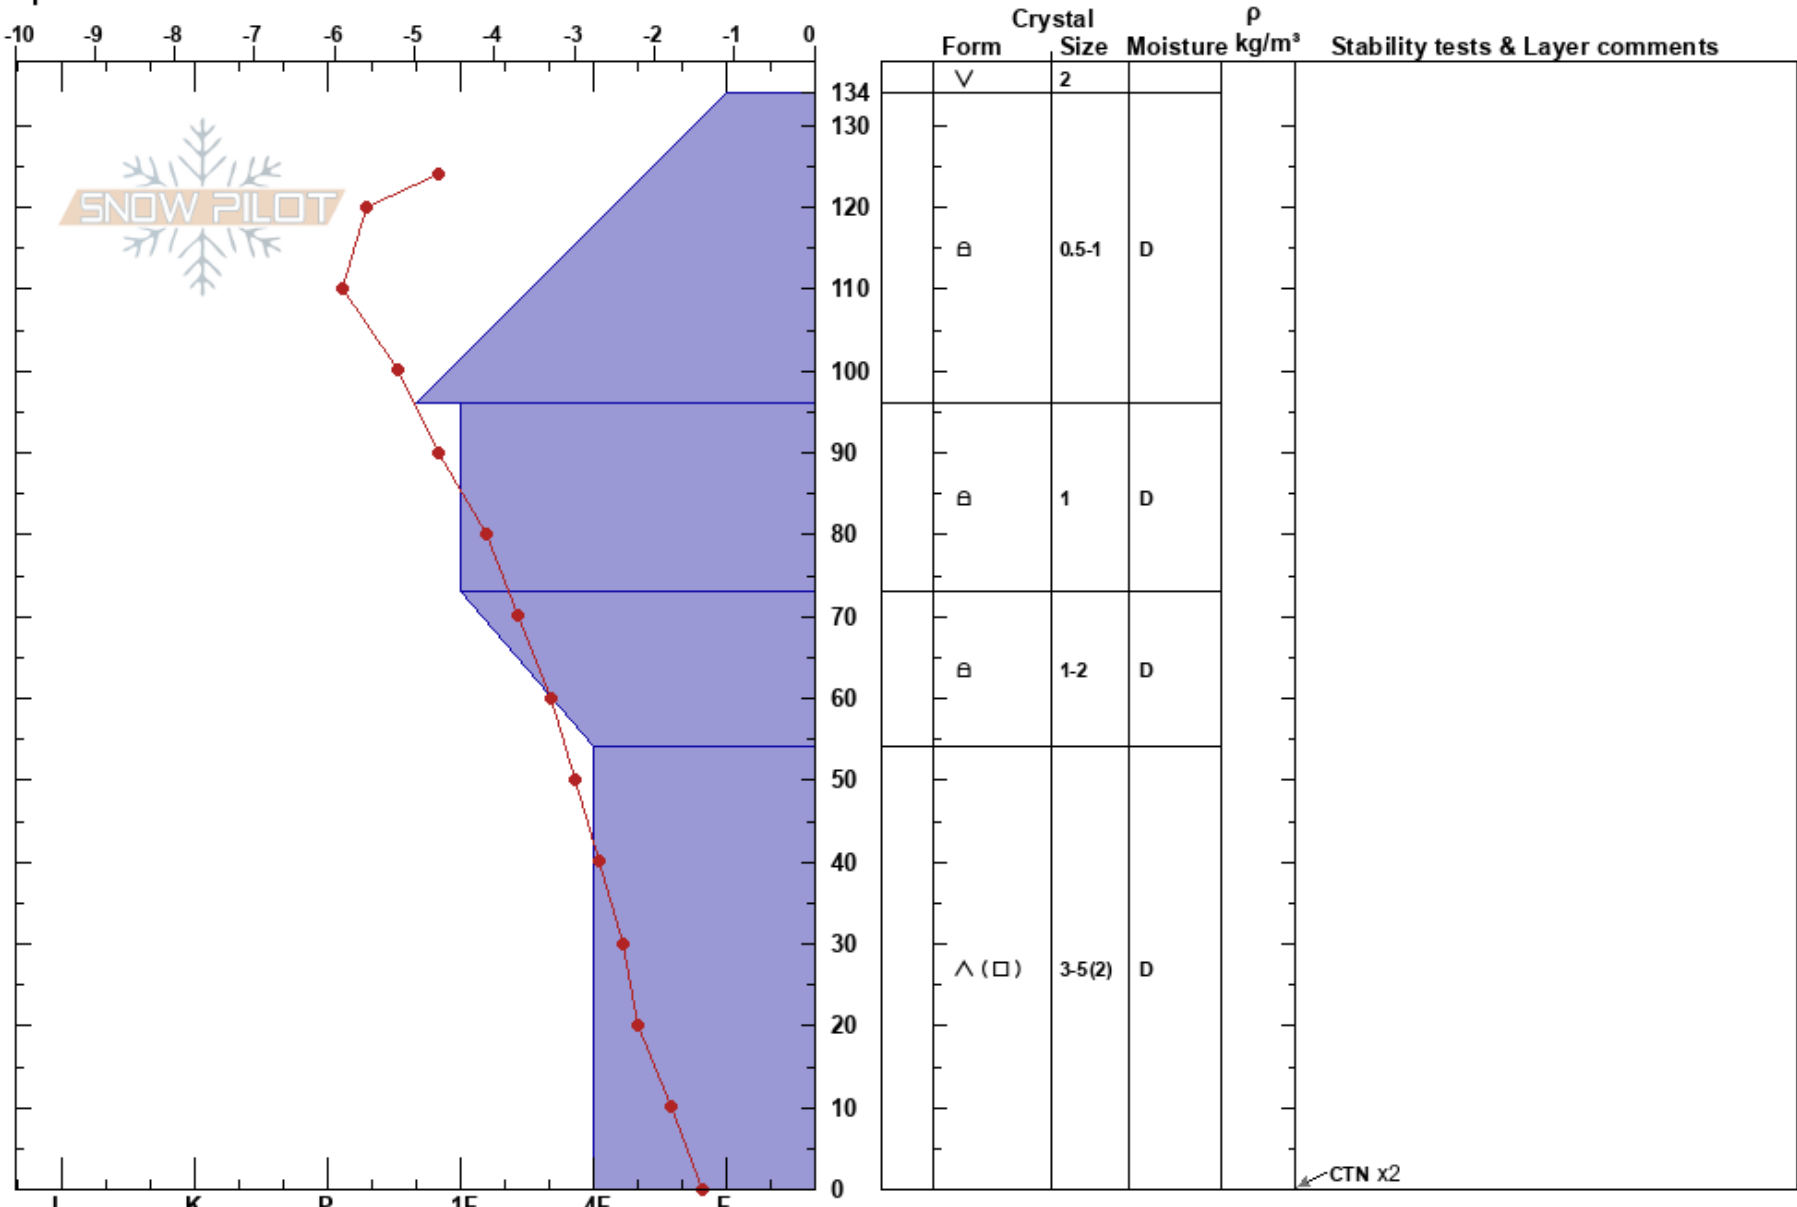

Goldie Shoulder  
 Purcell  
 BC  
 Elevation: 2440 m  
 Aspect: N  
 Specifics:

Panorama Avalanche Office  
 31/03/2024 - 13:30  
 Co-ord: 50.42330N, -166.17576W  
 Slope Angle: 13°  
 Wind Loading: previous

Stability:  
 Air Temperature: -5.5°C  
 Sky Cover: FEW  
 Precipitation: NO  
 Wind: S Light Breeze  
 HS:134  
 Layer Notes:

**Notes:** TP investigating PSL/DPS in upper TL wind exposed area. Pit dug on ridge above avalanche path with large fetch. Site somewhat sheltered by trees. AG