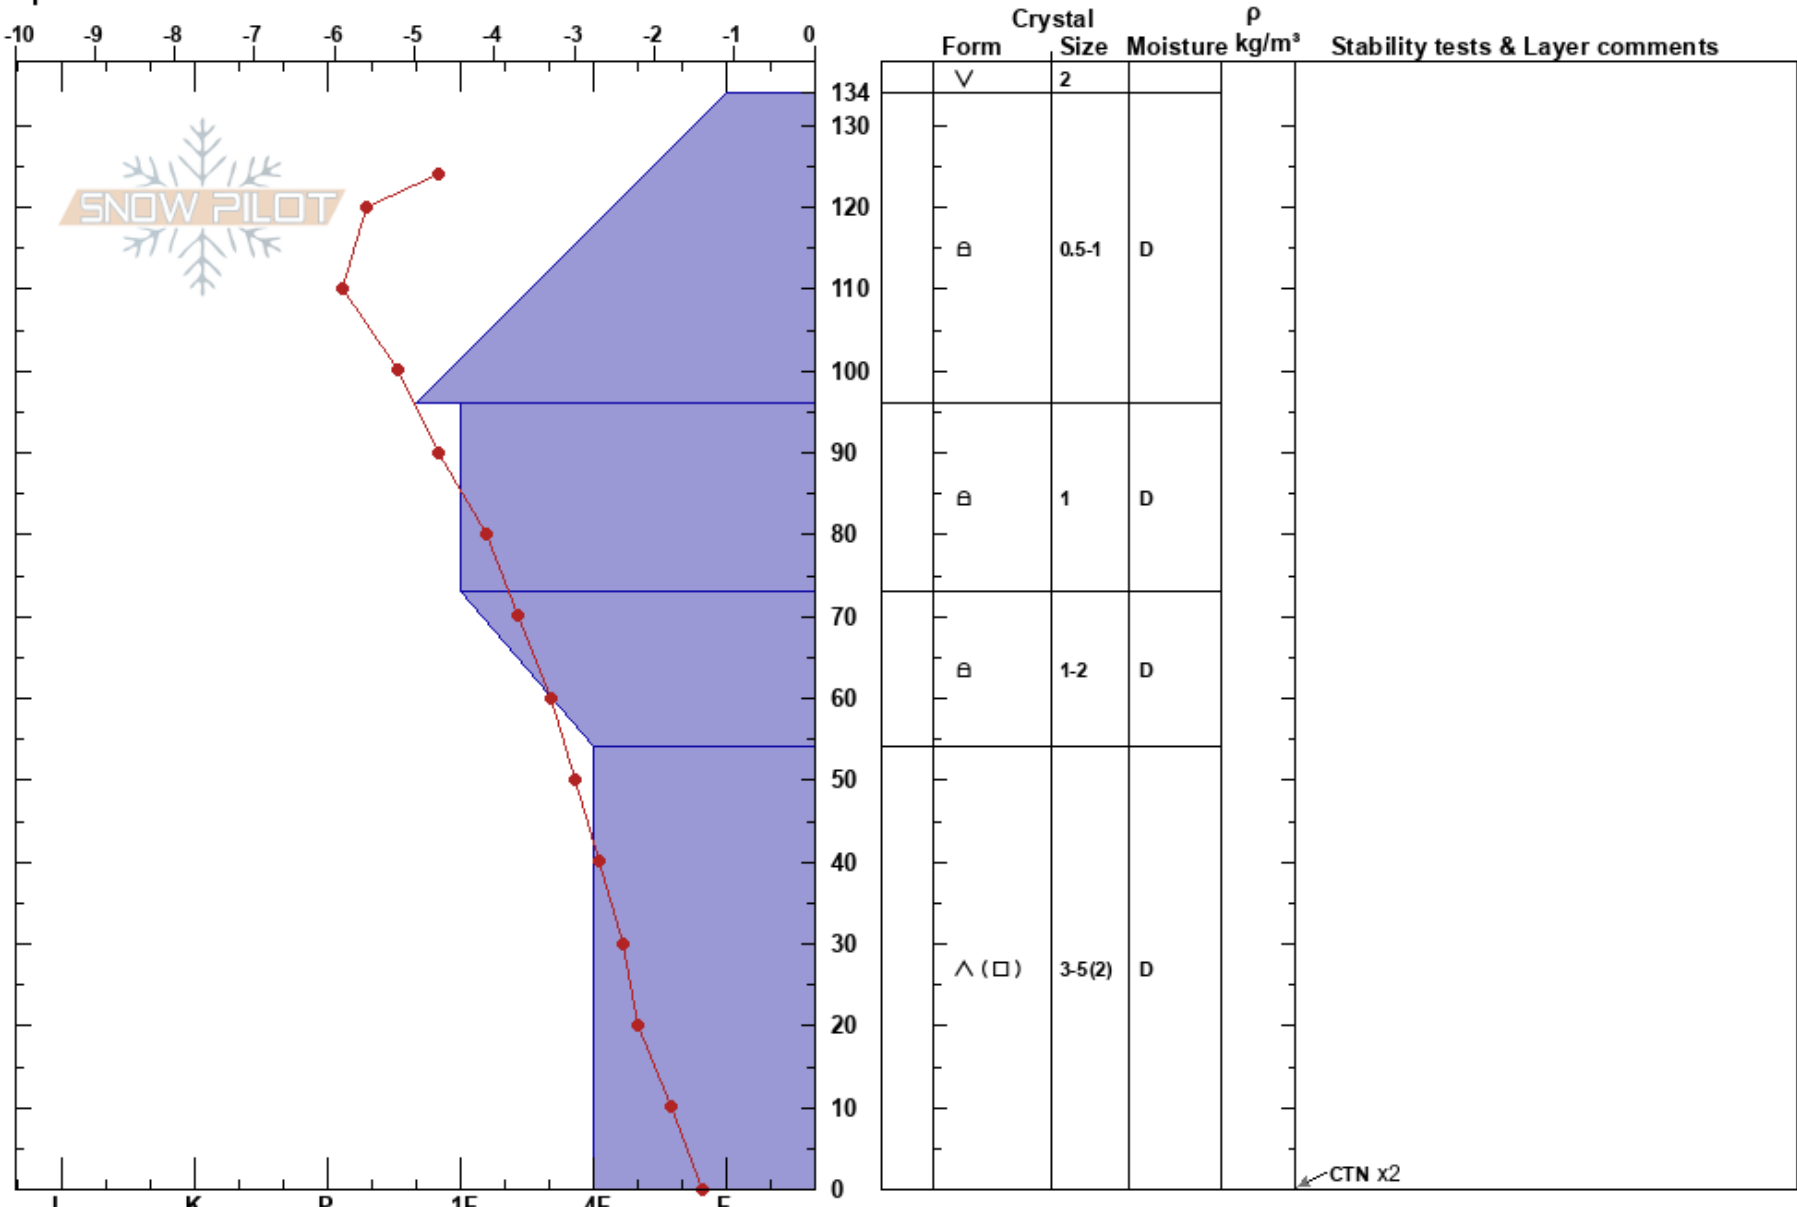

Goldie Shoulder
 Purcell
 BC
 Elevation: 2440 m
 Aspect: N
 Specifics:

Panorama Avalanche Office
 31/03/2024 - 13:30
 Co-ord: 50.42330N, -166.17576W
 Slope Angle: 13°
 Wind Loading: previous

Stability:
 Air Temperature: -5.5°C
 Sky Cover: FEW
 Precipitation: NO
 Wind: S Light Breeze
 HS:134
 Layer Notes:

Notes: TP investigating PSL/DPS in upper TL wind exposed area. Pit dug on ridge above avalanche path with large fetch. Site somewhat sheltered by trees. AG