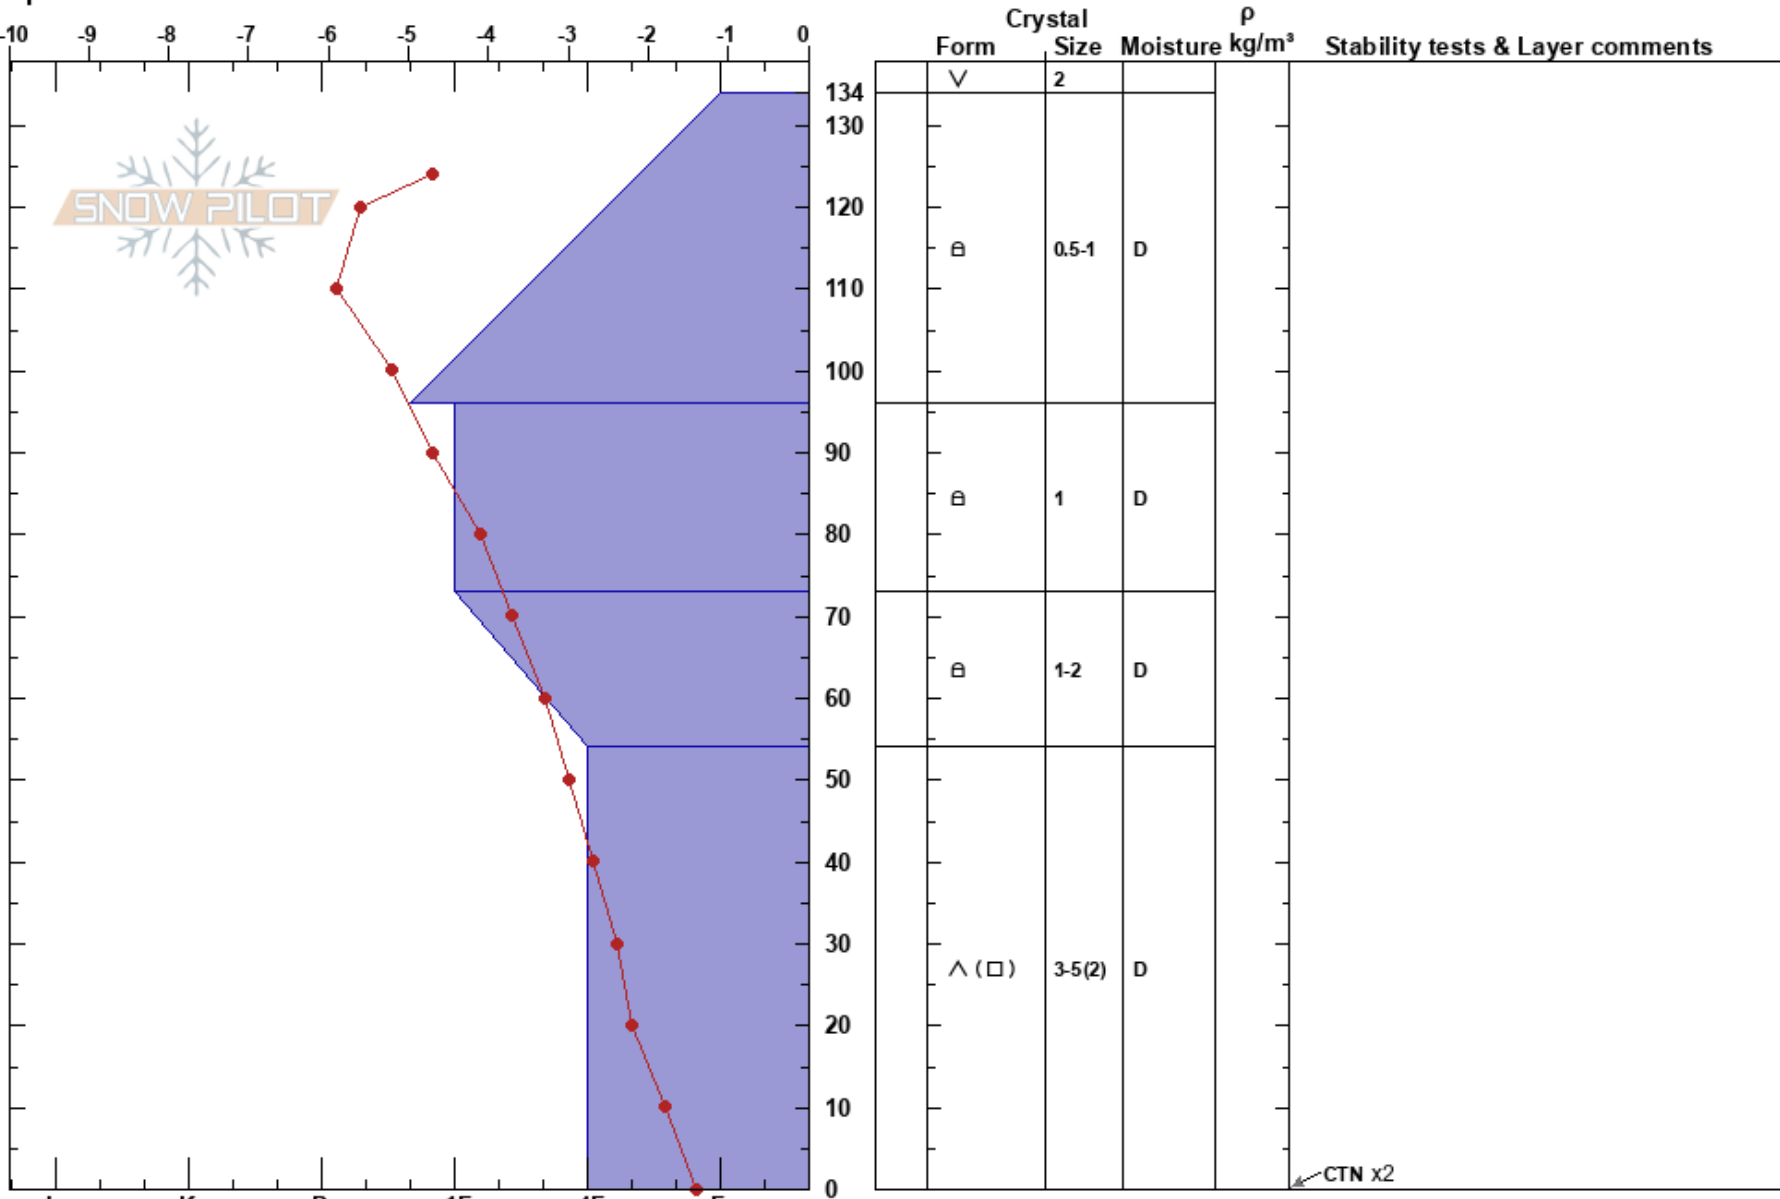

Goldie Shoulder
 Purcell
 BC
 Elevation: 2440 m
 Aspect: N
 Specifics:

Panorama Avalanche Office
 31/03/2024 - 13:30
 Co-ord: 50.42330N, -166.17576W
 Slope Angle: 13°
 Wind Loading: previous

Stability: **HS:134** Layer Notes:
 Air Temperature: -5.5°C
 Sky Cover: FEW
 Precipitation: NO
 Wind: S Light Breeze

Notes: TP investigating PSL/DPS in upper TL wind exposed area. Pit dug on ridge above avalanche path with large fetch. Site somewhat sheltered by trees. AG