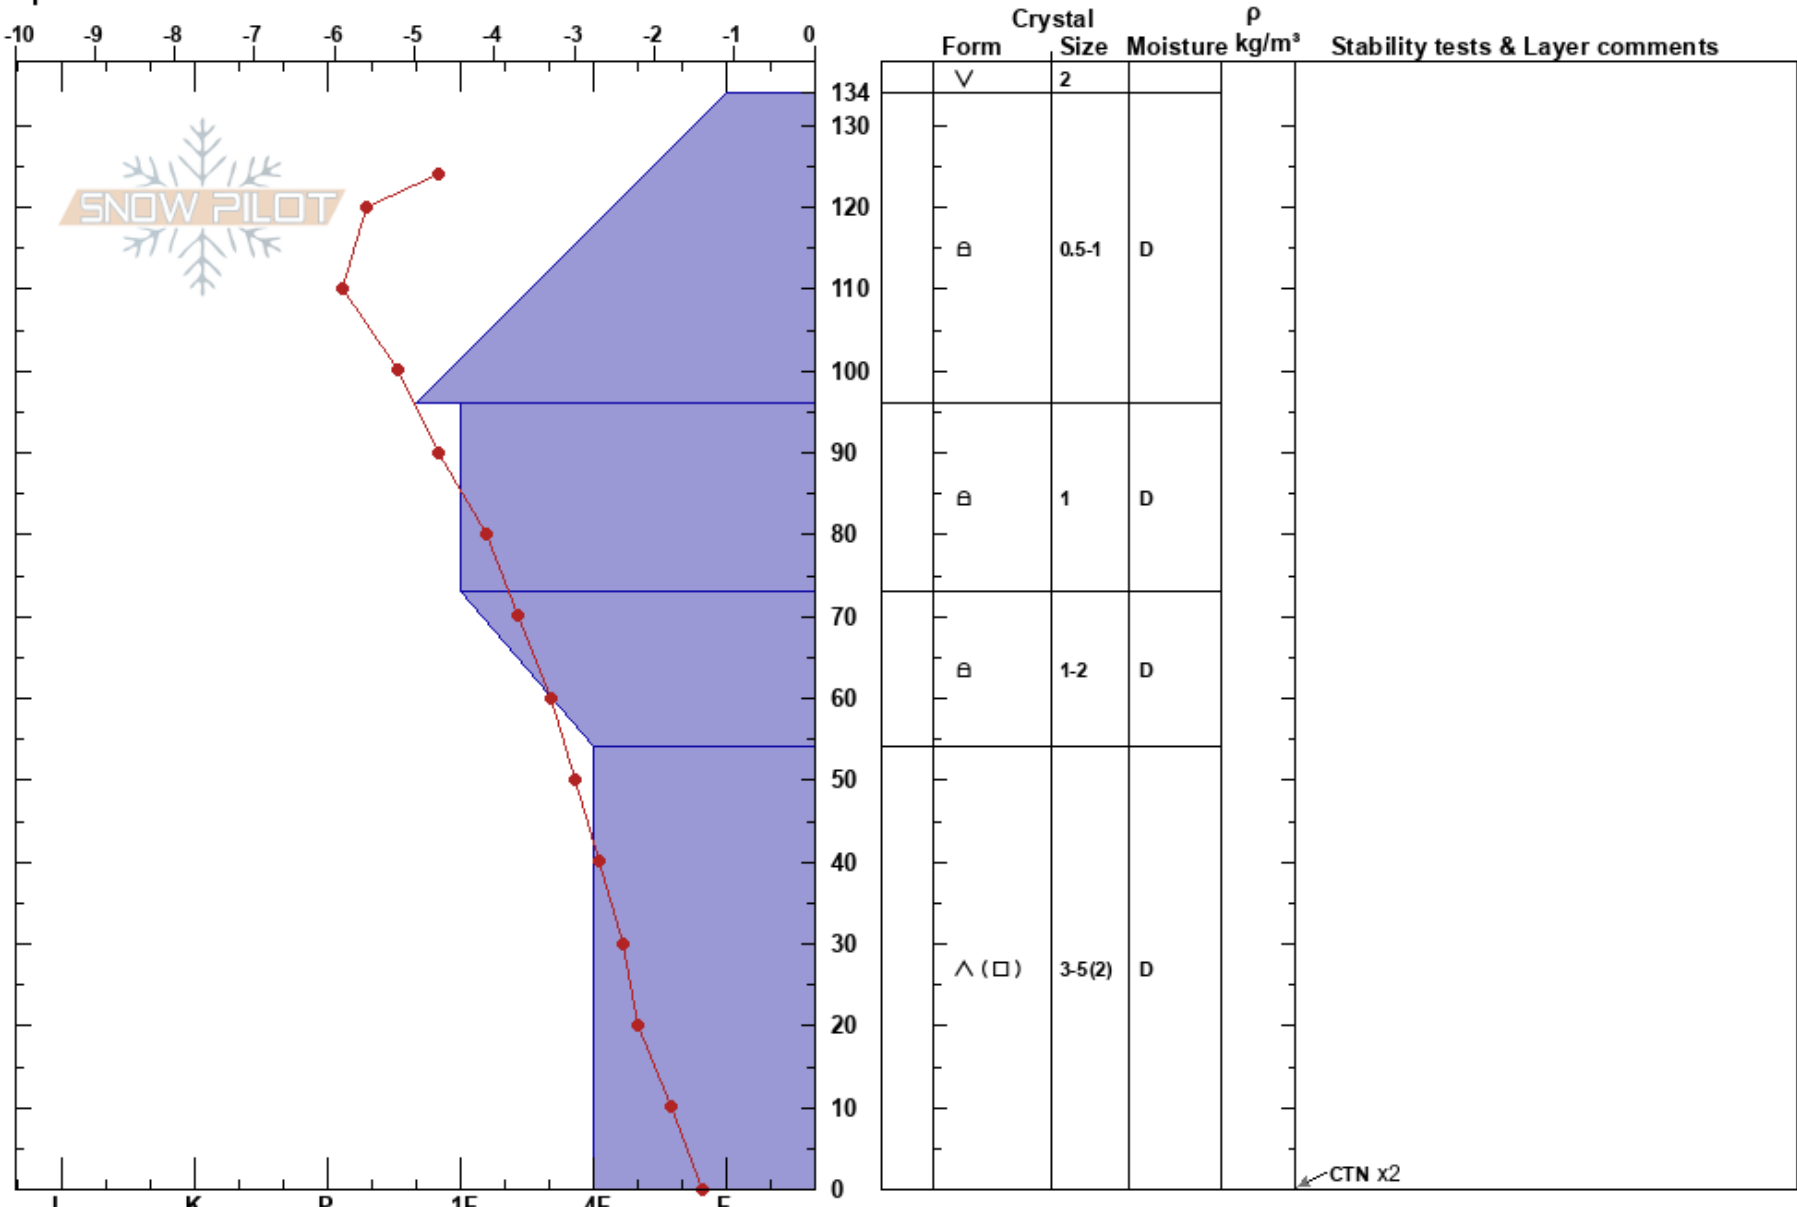

Goldie Shoulder  
 Purcell  
 BC  
 Elevation: 2440 m  
 Aspect: N  
 Specifics:

Panorama Avalanche Office  
 31/03/2024 - 13:30  
 Co-ord: 50.42330N, -166.17576W  
 Slope Angle: 13°  
 Wind Loading: previous

Stability:  
 Air Temperature: -5.5°C  
 Sky Cover: FEW  
 Precipitation: NO  
 Wind: S Light Breeze

**Notes:** TP investigating PSL/DPS in upper TL wind exposed area. Pit dug on ridge above avalanche path with large fetch. Site somewhat sheltered by trees. AG