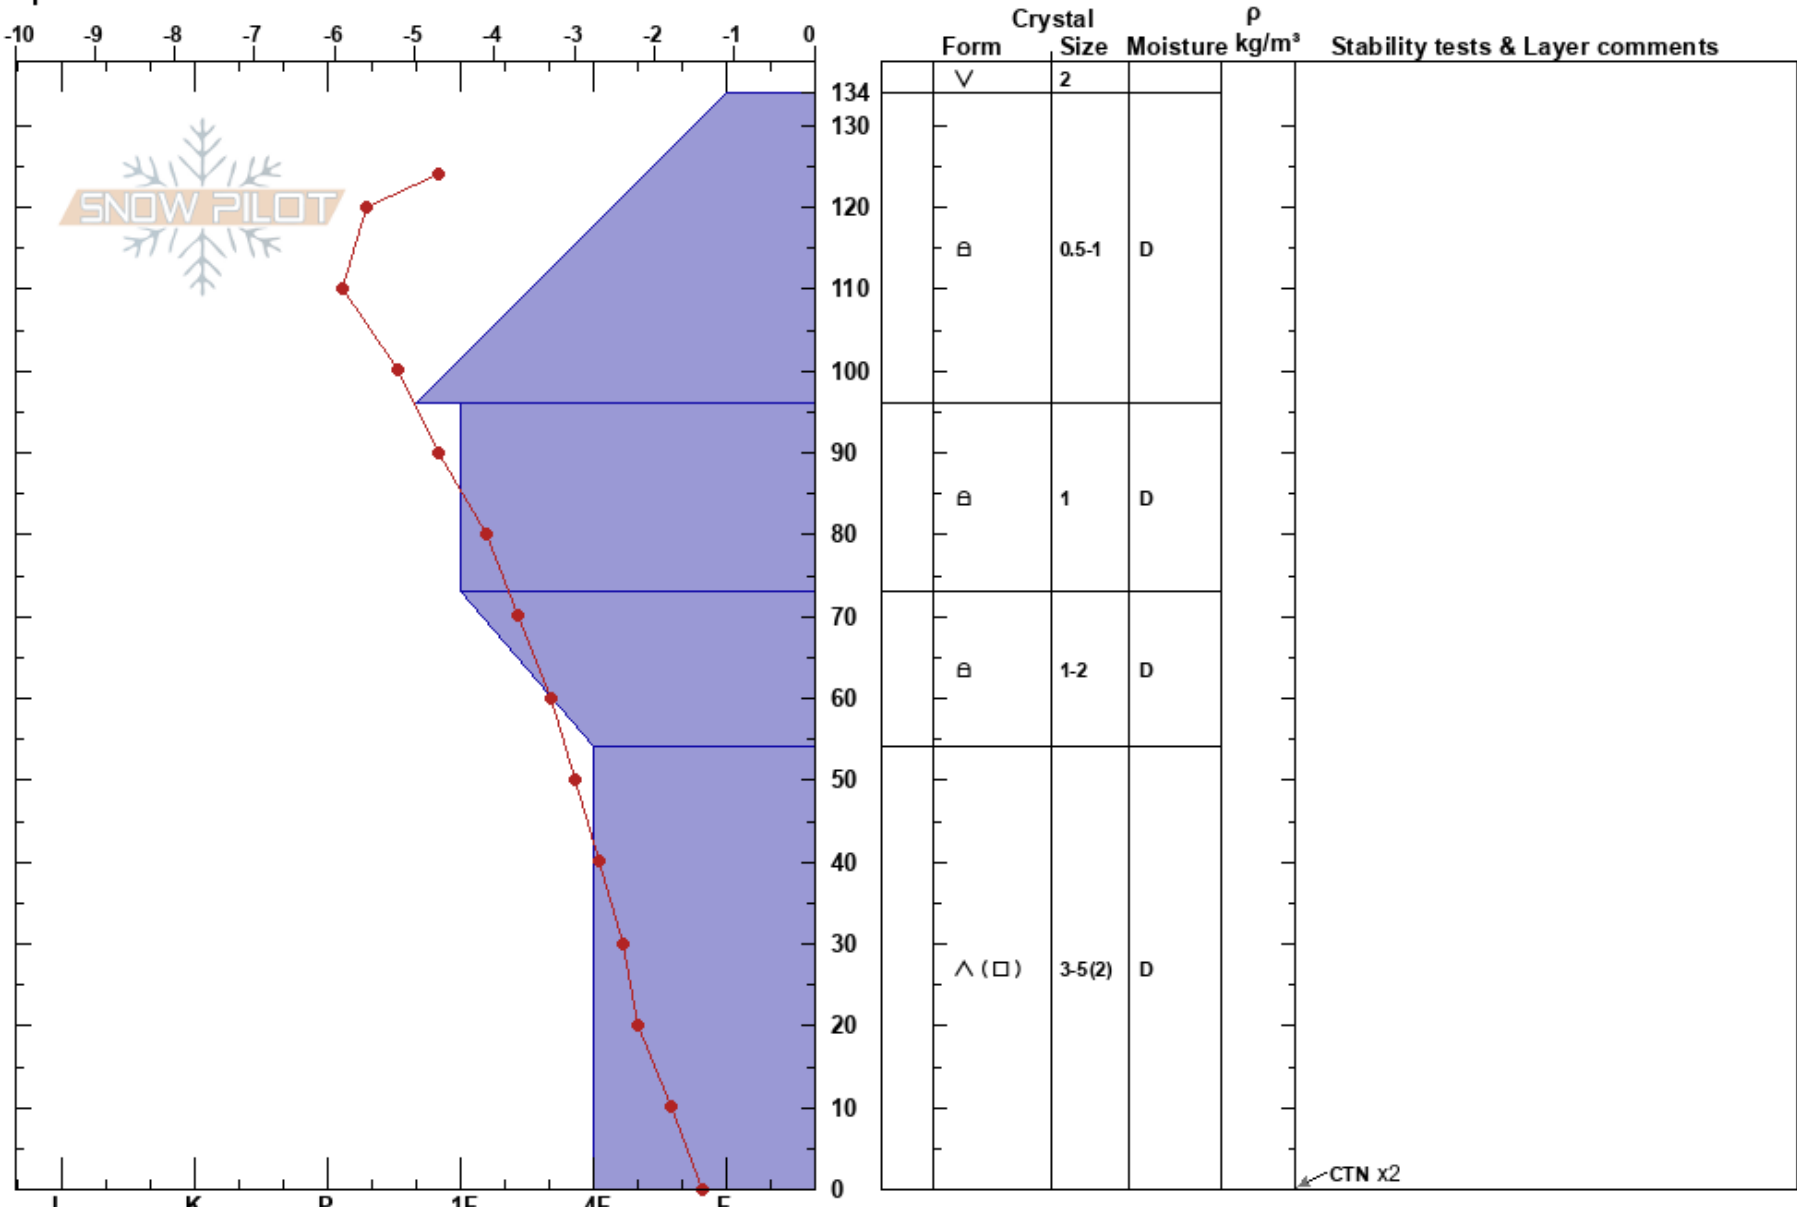

Goldie Shoulder
 Purcell
 BC
 Elevation: 2440 m
 Aspect: N
 Specifics:

Panorama Avalanche Office
 31/03/2024 - 13:30
 Co-ord: 50.42330N, -166.17576W
 Slope Angle: 13°
 Wind Loading: previous

Stability:
 Air Temperature: -5.5°C
 Sky Cover: FEW
 Precipitation: NO
 Wind: S Light Breeze

Notes: TP investigating PSL/DPS in upper TL wind exposed area. Pit dug on ridge above avalanche path with large fetch. Site somewhat sheltered by trees. AG