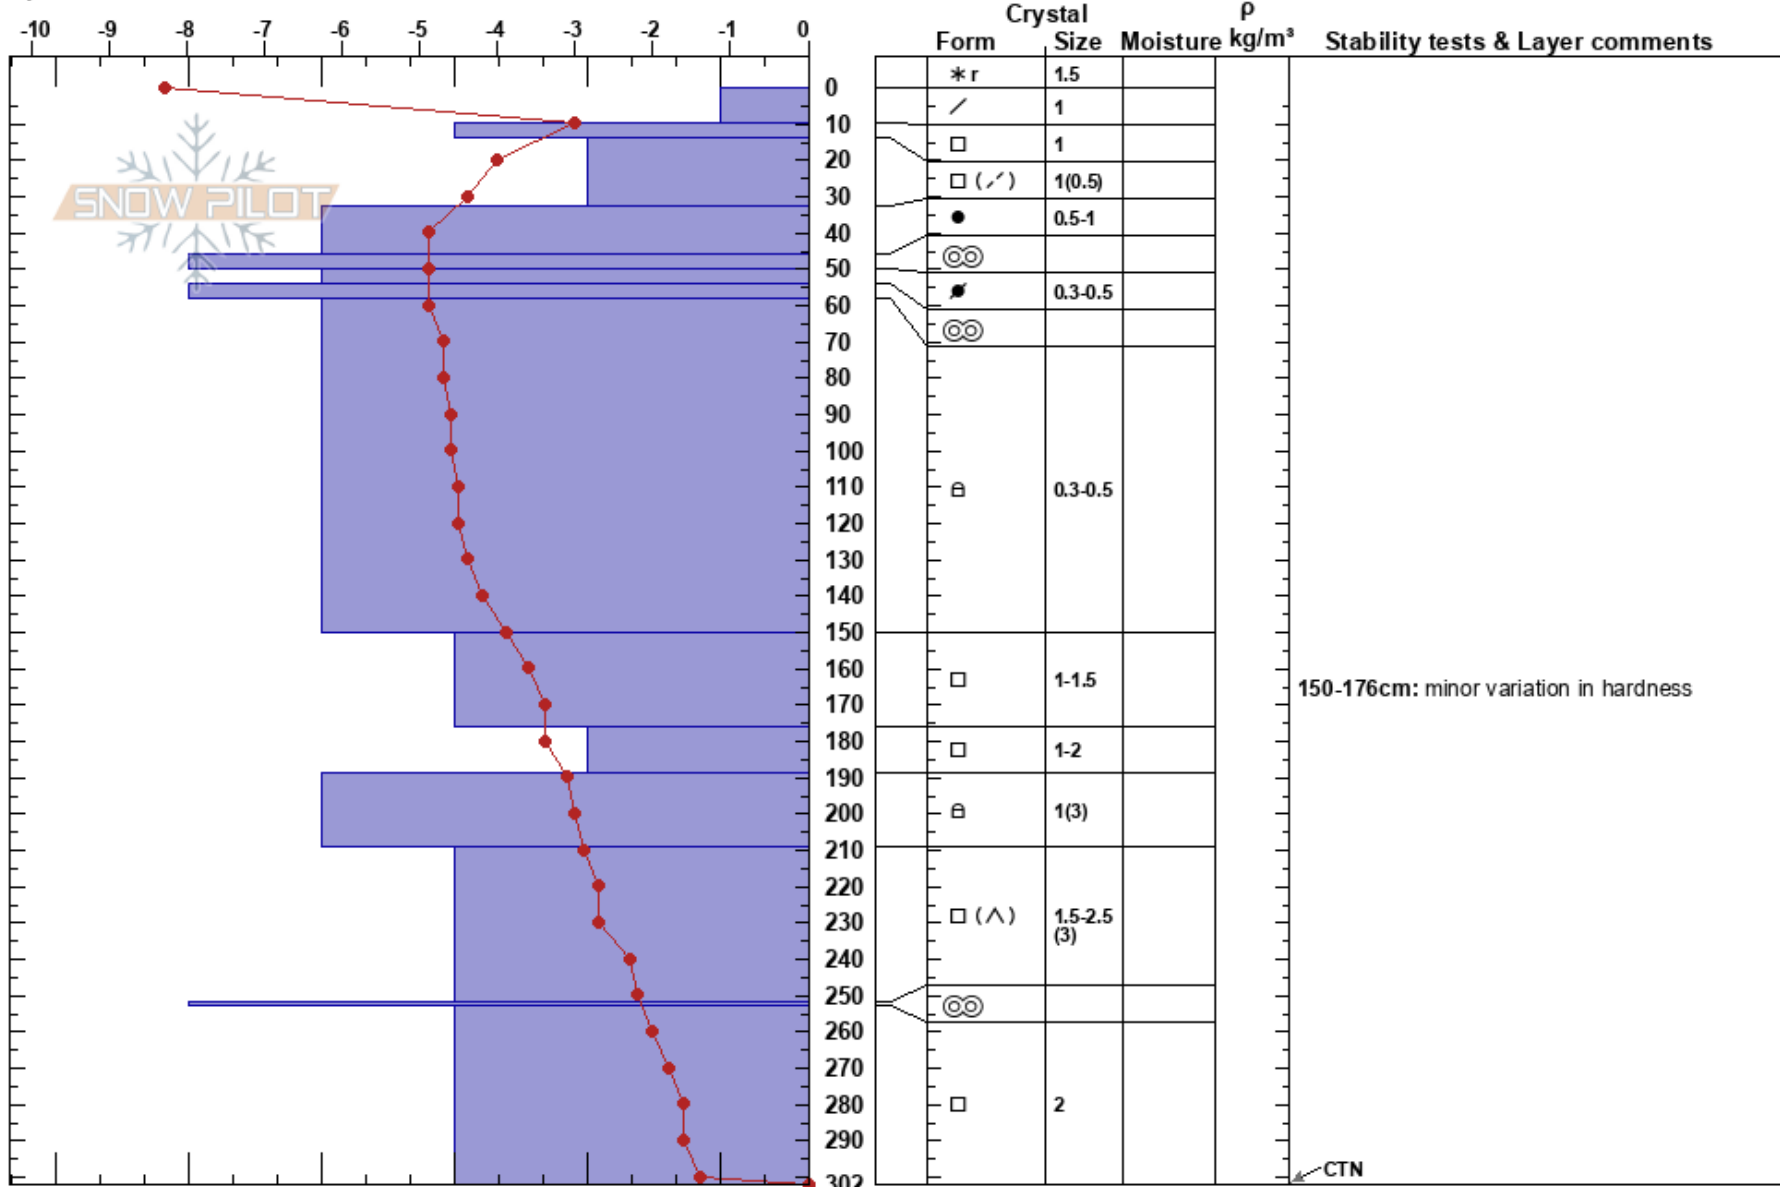

Nakiska Larch TL  
Kananaskis  
AB  
Elevation: 2300 m  
Aspect: NE

Sabrina Ryans  
29/03/2024 - 13:12  
Co-ord: 11U 627193W 5645366N  
Slope Angle: 35°  
Wind Loading: previous

Stability:  
Air Temperature: -8.3°C  
Sky Cover: X  
Precipitation: NO  
Wind: E

HS:302  
PF:15  
PS: 10  
Layer Notes:  
54-58cm: Problematic layer  
150-176cm: minor variation in hardness

Specifics: Pit dug in a Ski Area; Recent avalanche activity on similar slopes

Notes: