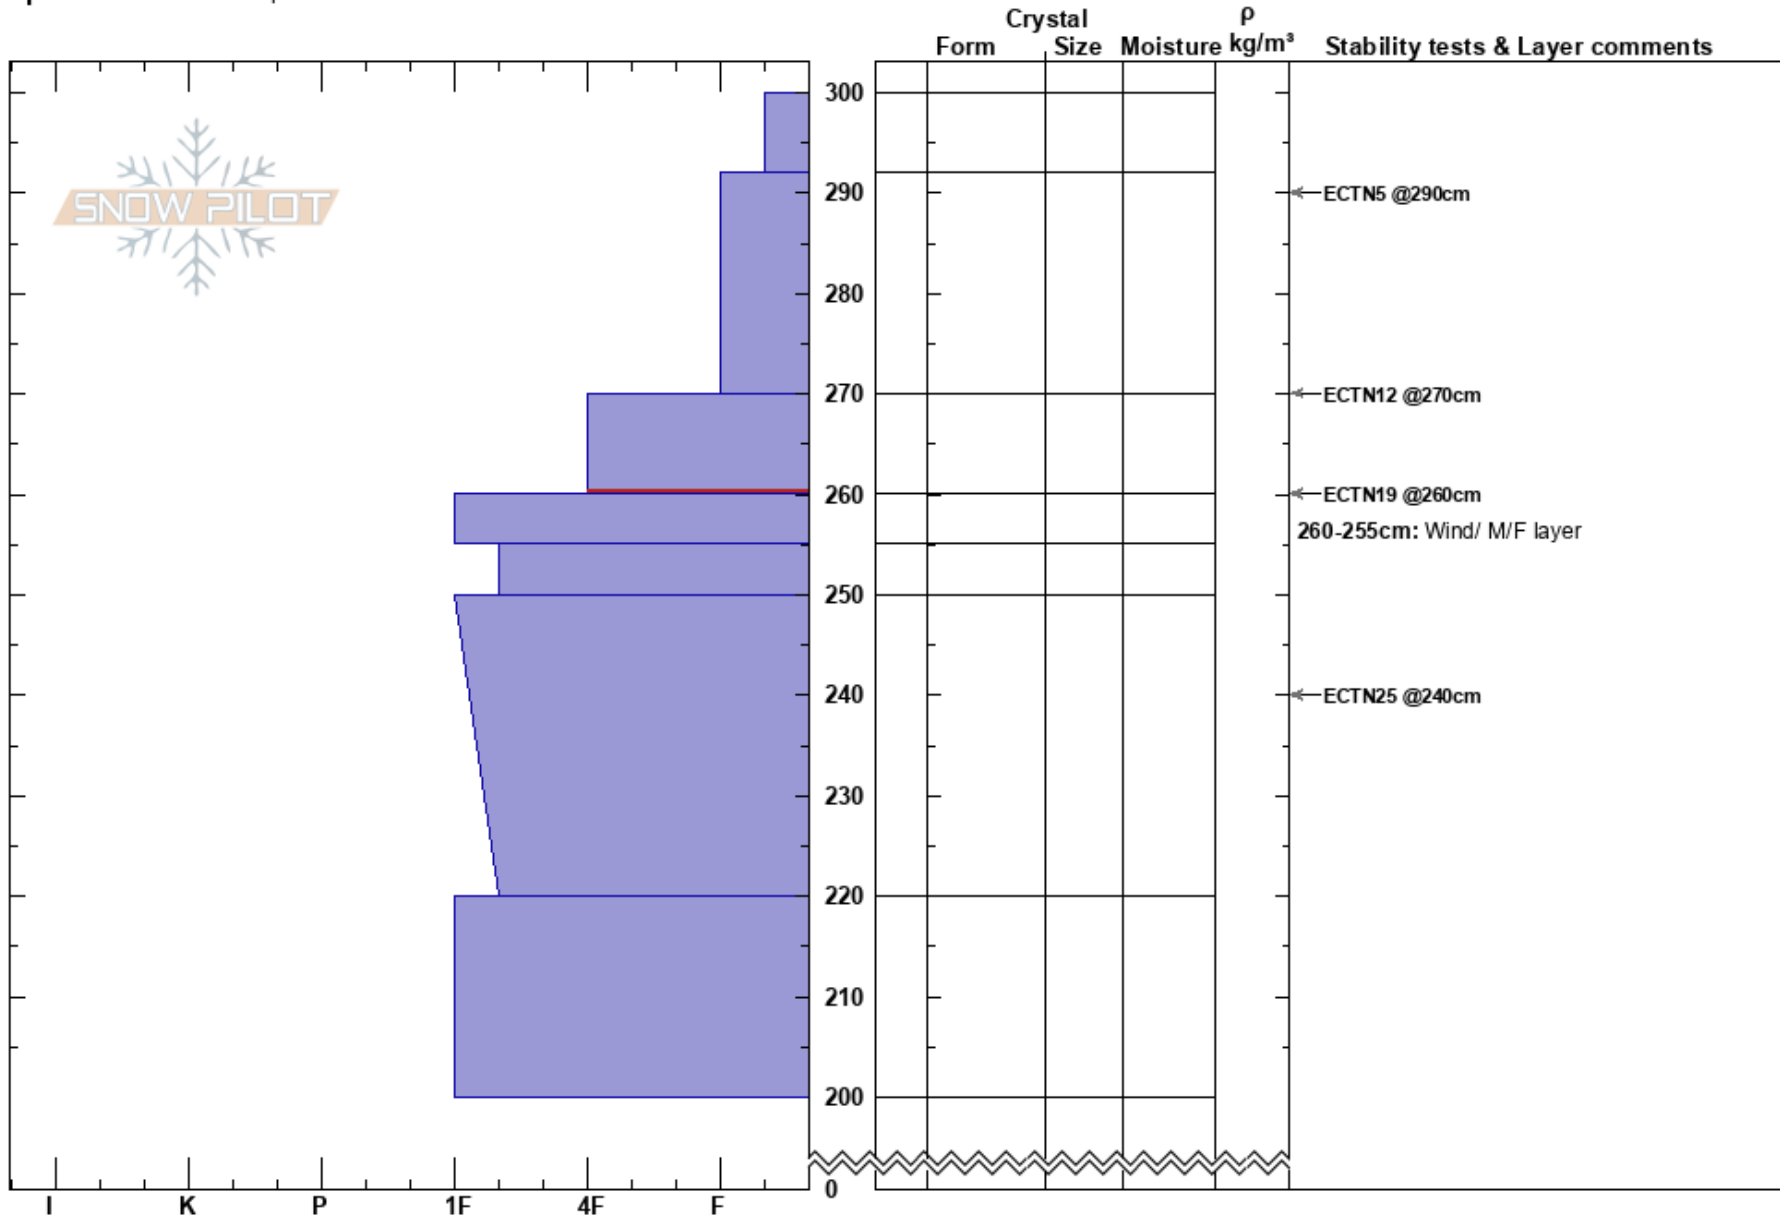

north Barronette
 Beartooths
 MT
Elevation: 8700 ft
Aspect: 145°
Specifics: We skied slope

Beau Fredlund
 02/06/2018 - 11:00am
Co-ord: 45.00964N, -110.05951E
Slope Angle: 31°
Wind Loading:

Stability:
Air Temperature: -3°C
Sky Cover: BKN
Precipitation: S2
Wind: SW Light Breeze

HS:300
Layer Notes:
 270-260cm: Problematic layer
 260-255cm: Wind/ M/F layer

Notes: Skied phenomenal. So signs of instability.