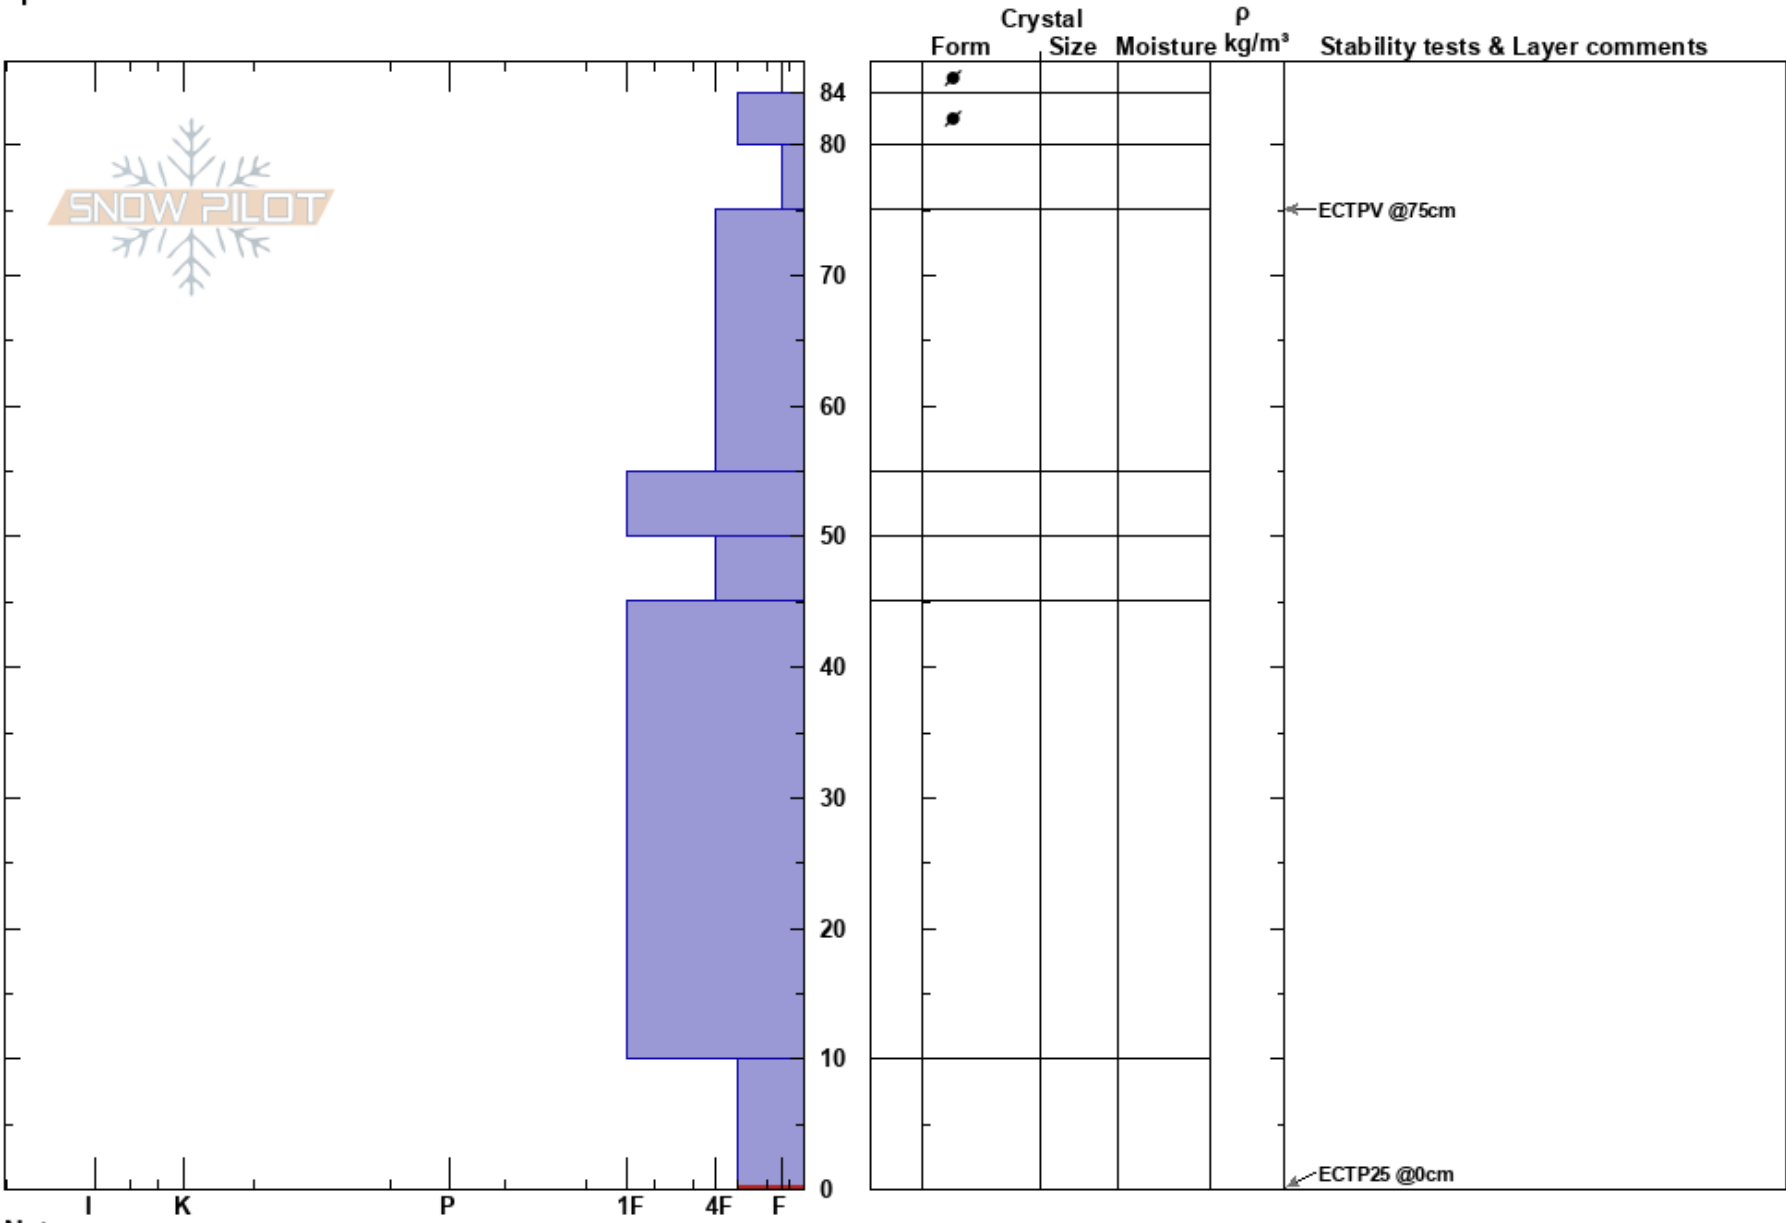

Jones Pass NW ATL  
 Jones Pass  
 CO  
**Elevation:** 12000 ft  
**Aspect:** NW  
**Specifics:**

Austin DiVesta  
 03/31/2024 - 1:00pm  
**Co-ord:** 39.76732N, -105.87037W  
**Slope Angle:** 15°  
**Wind Loading:** previous

**Stability:**  
**Air Temperature:**  
**Sky Cover:** SCT  
**Precipitation:** NO  
**Wind:** W Moderate

**HS:**84  
**Layer Notes:**  
 10-0cm: Problematic layer

Notes: