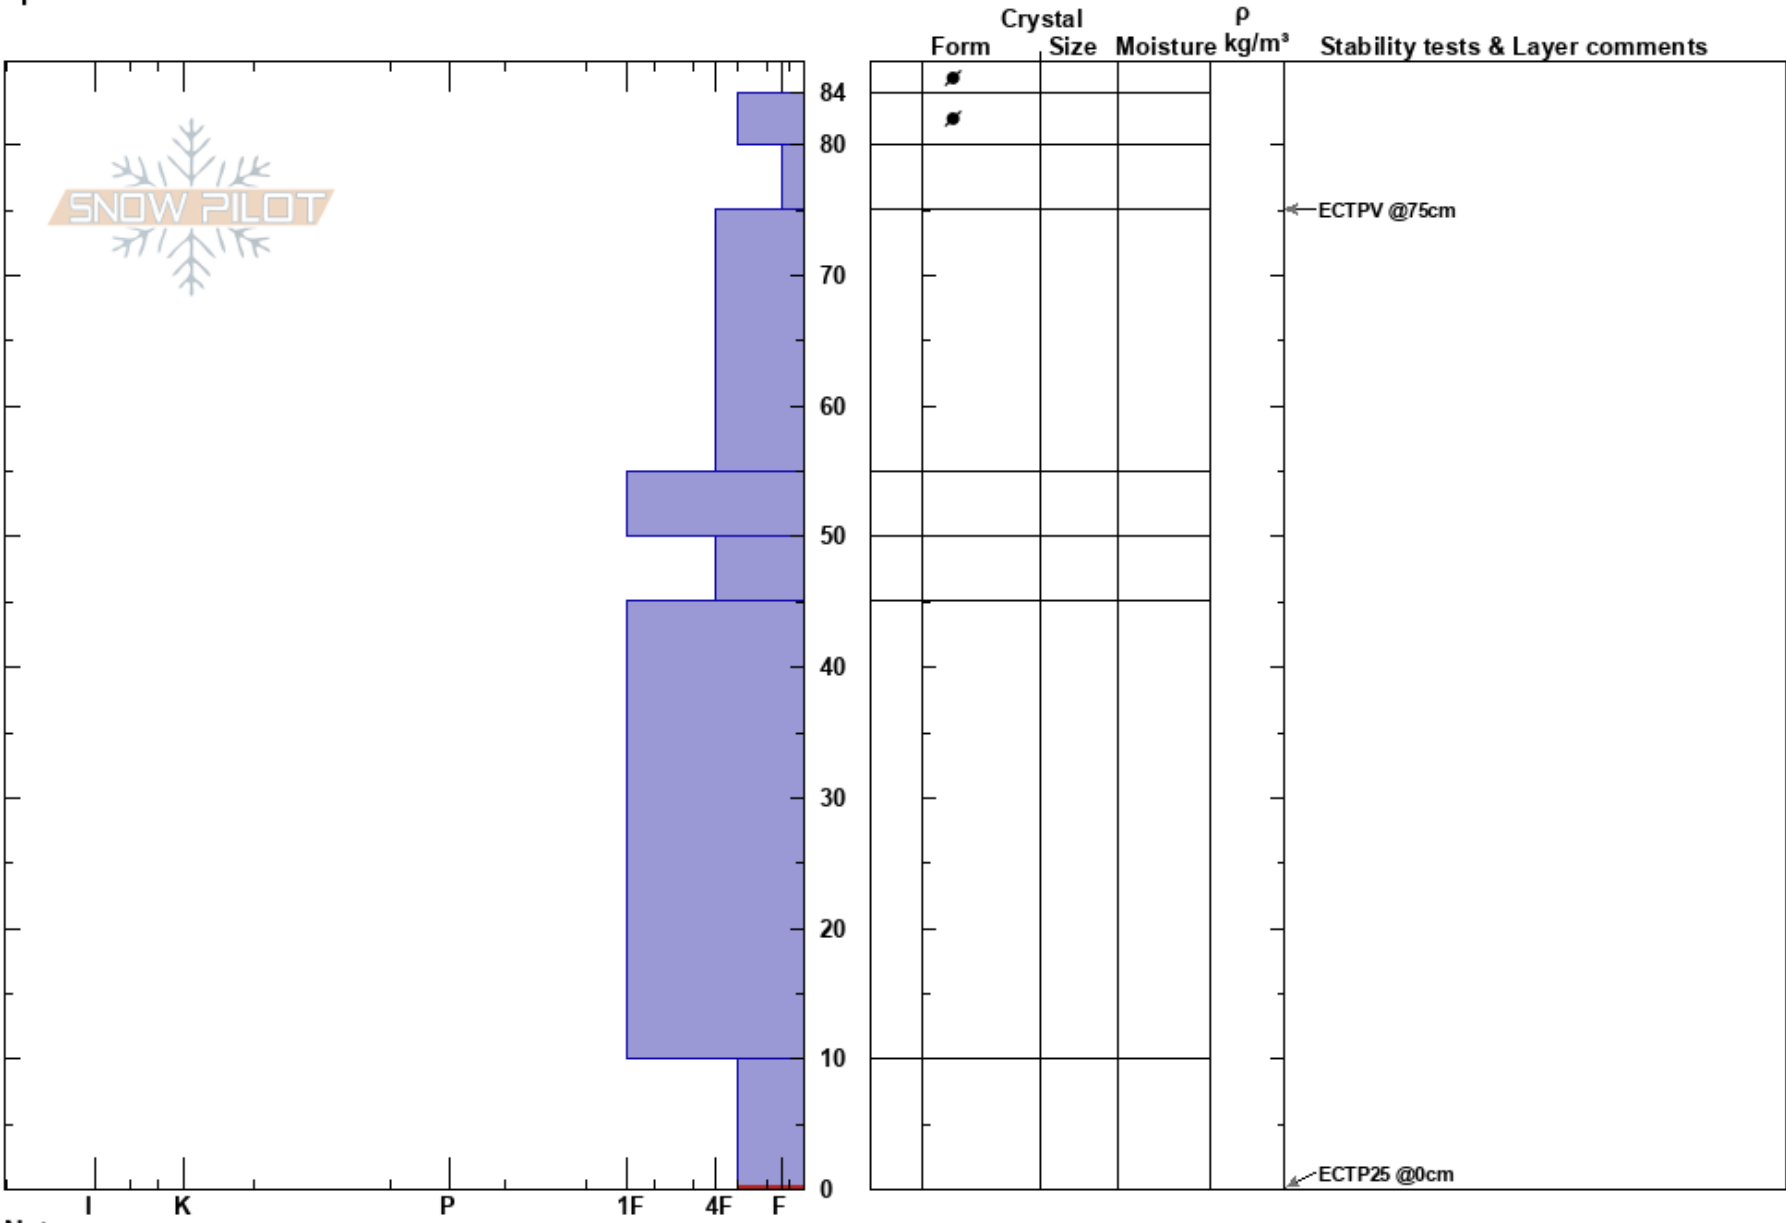

Jones Pass NW ATL
 Jones Pass
 CO
Elevation: 12000 ft
Aspect: NW
Specifics:

Austin DiVesta
 03/31/2024 - 1:00pm
Co-ord: 39.76732N, -105.87037W
Slope Angle: 15°
Wind Loading: previous

Stability:
Air Temperature:
Sky Cover: SCT
Precipitation: NO
Wind: W Moderate

HS:84
Layer Notes:
 10-0cm: Problematic layer

Notes: