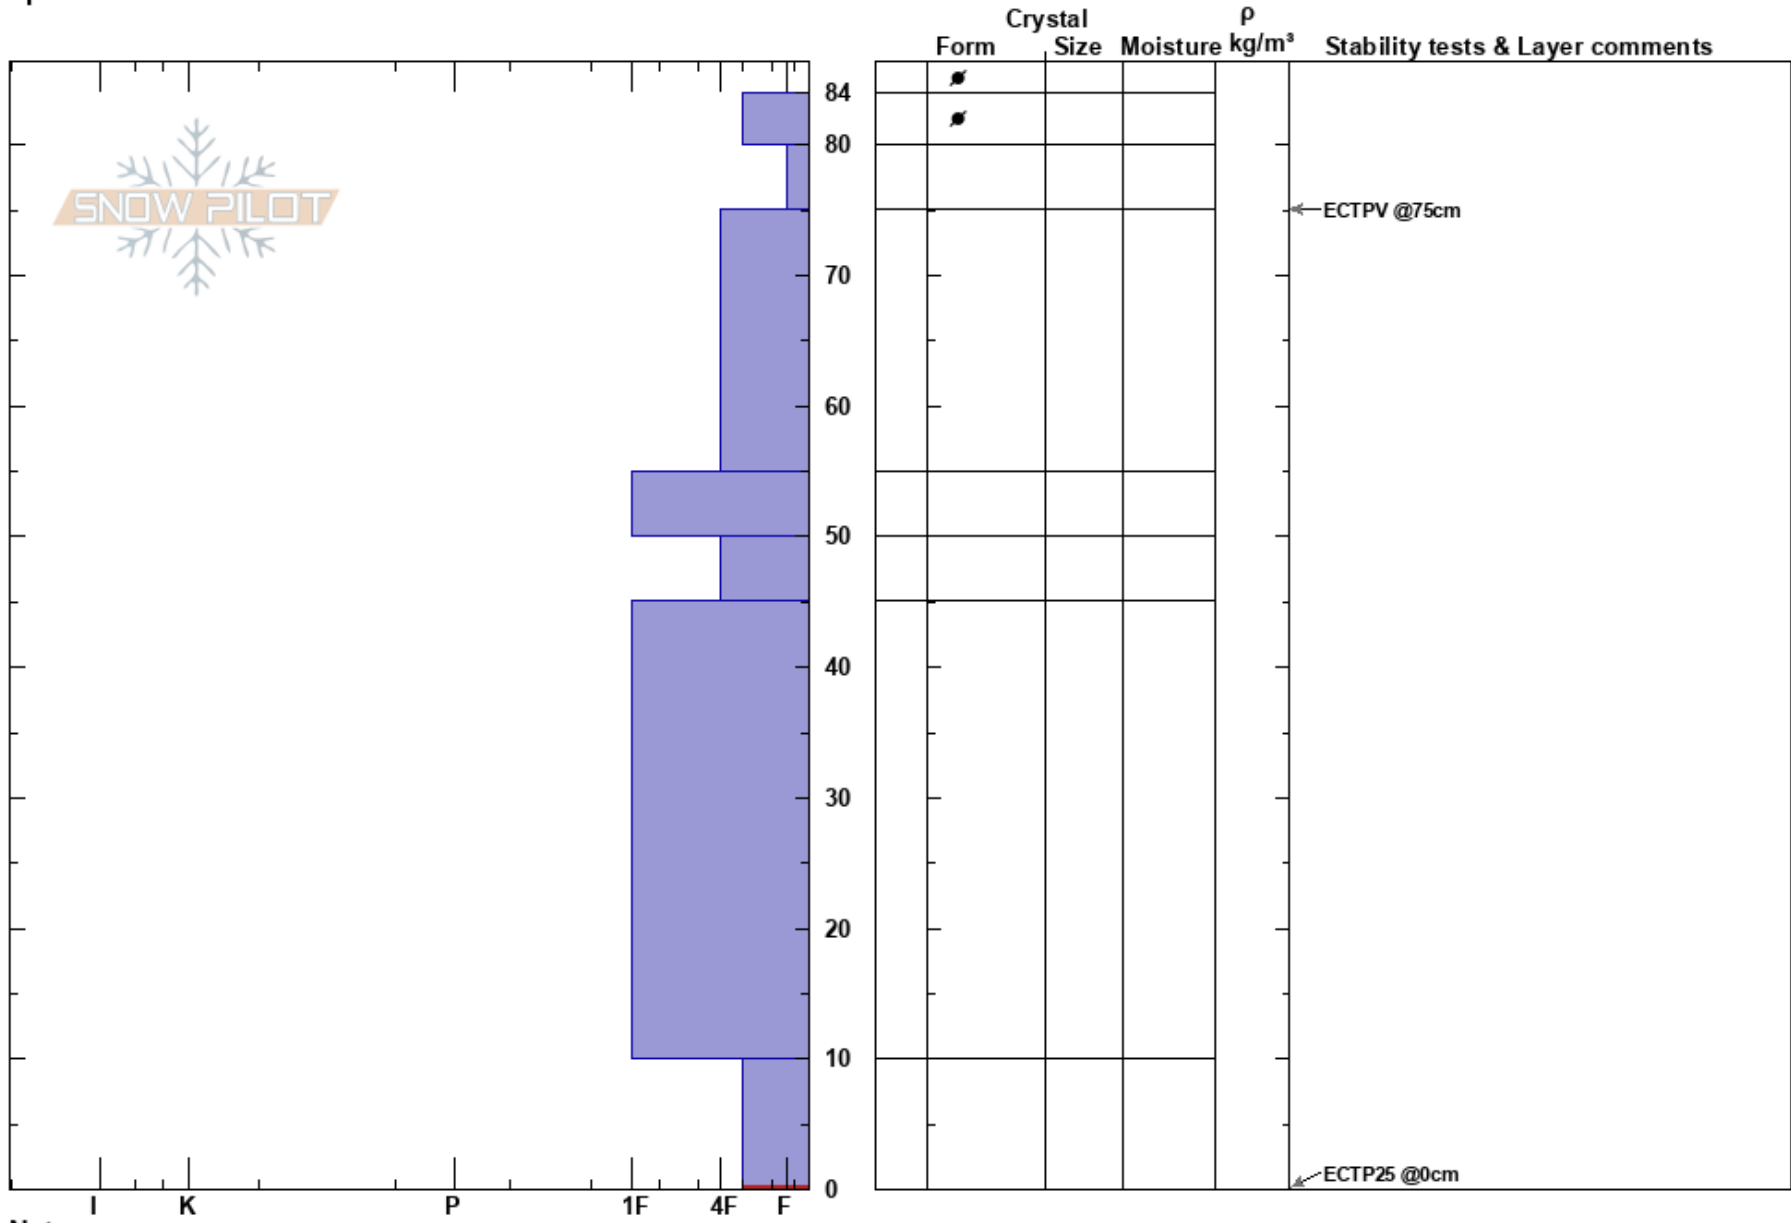

Jones Pass NW ATL  
 Jones Pass  
 CO  
**Elevation:** 12000 ft  
**Aspect:** NW  
**Specifics:**

Austin DiVesta  
 03/31/2024 - 1:00pm  
**Co-ord:** 39.76732N, -105.87037W  
**Slope Angle:** 15°  
**Wind Loading:** previous

**Stability:**  
**Air Temperature:**  
**Sky Cover:** SCT  
**Precipitation:** NO  
**Wind:** W Moderate

**HS:**84  
**Layer Notes:**  
 10-0cm: Problematic layer

Notes: