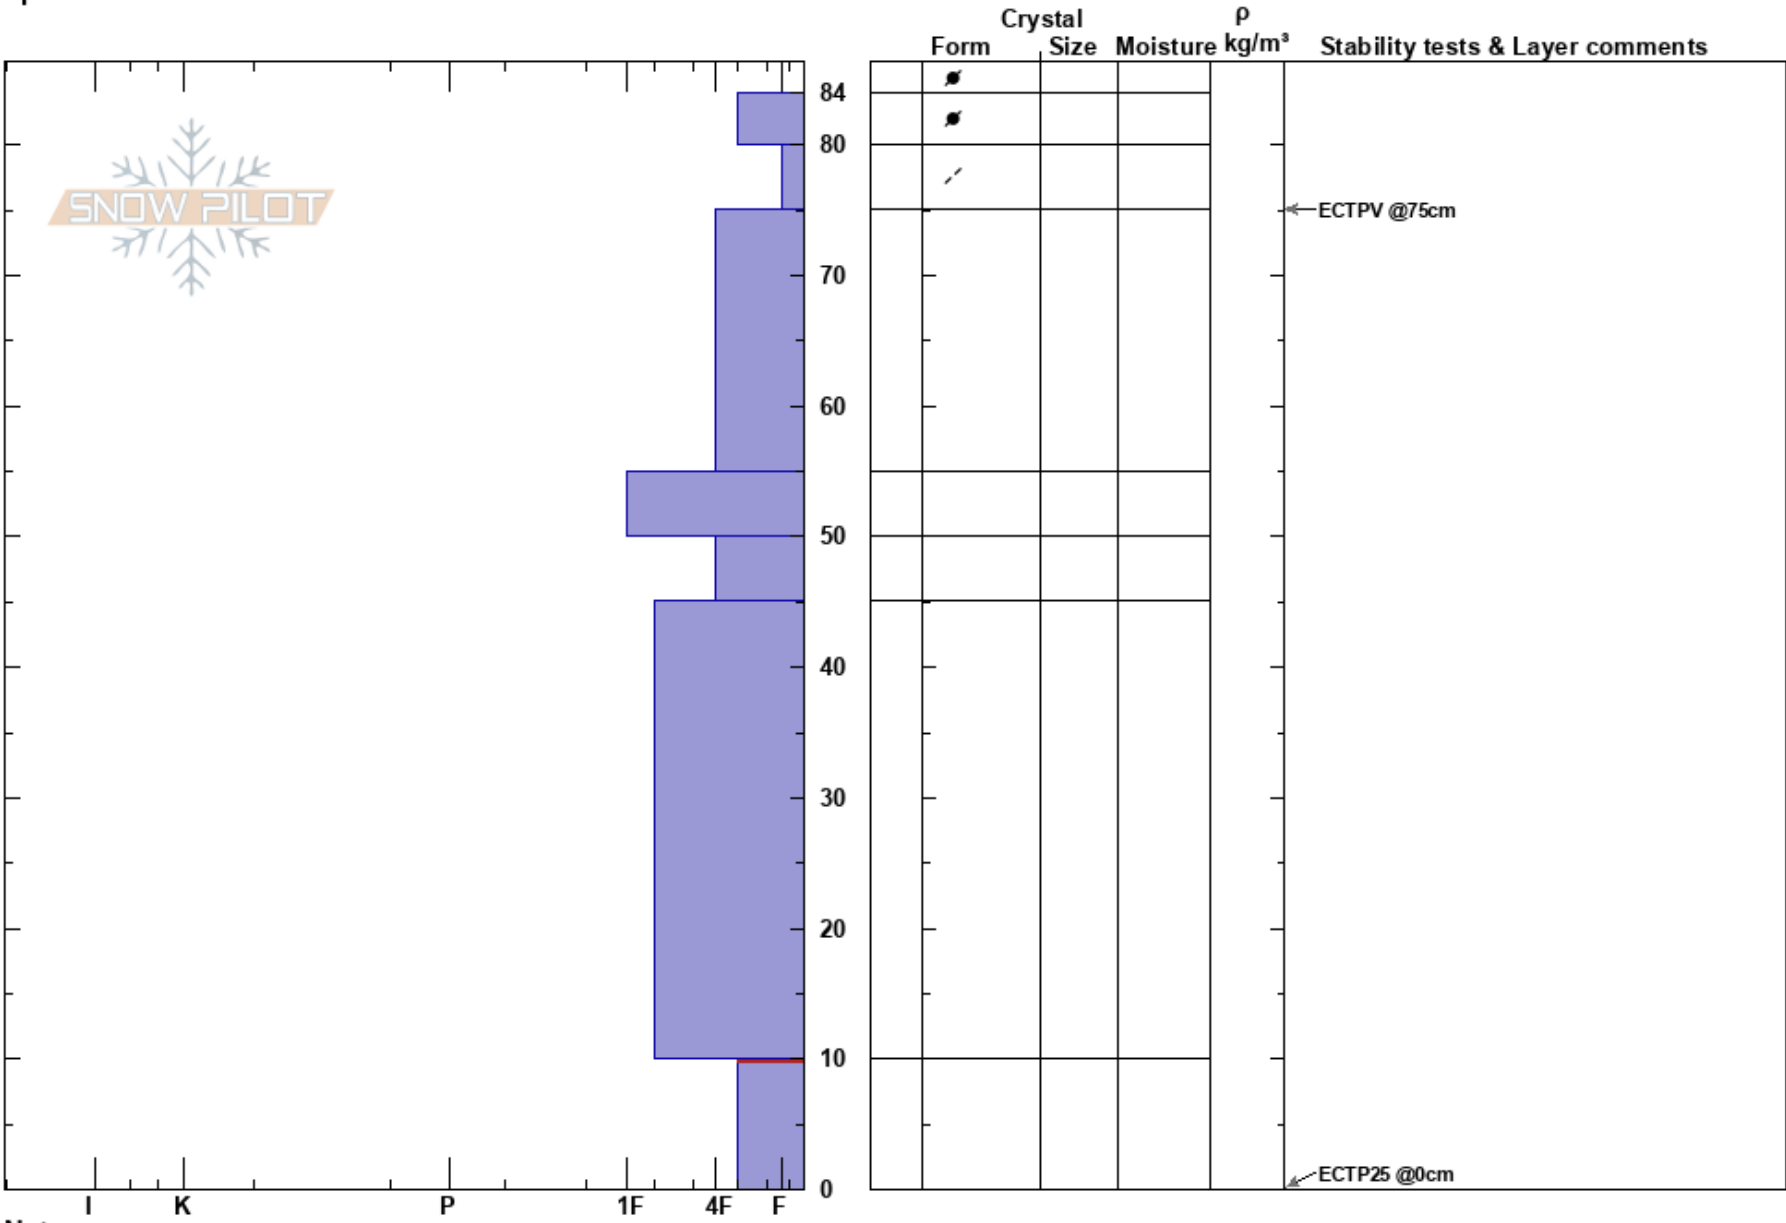

Jones Pass NW ATL
 Jones Pass
 CO
 Elevation: 12000 ft
 Aspect: NW
 Specifics:

Austin DiVesta
 03/31/2024 - 1:00pm
 Co-ord: 39.76732N, -105.87037W
 Slope Angle: 15°
 Wind Loading: previous

Stability:
 Air Temperature:
 Sky Cover: SCT
 Precipitation: NO
 Wind: W Moderate

HS:84
 Layer Notes:
 10-0cm: Problematic layer

Notes: