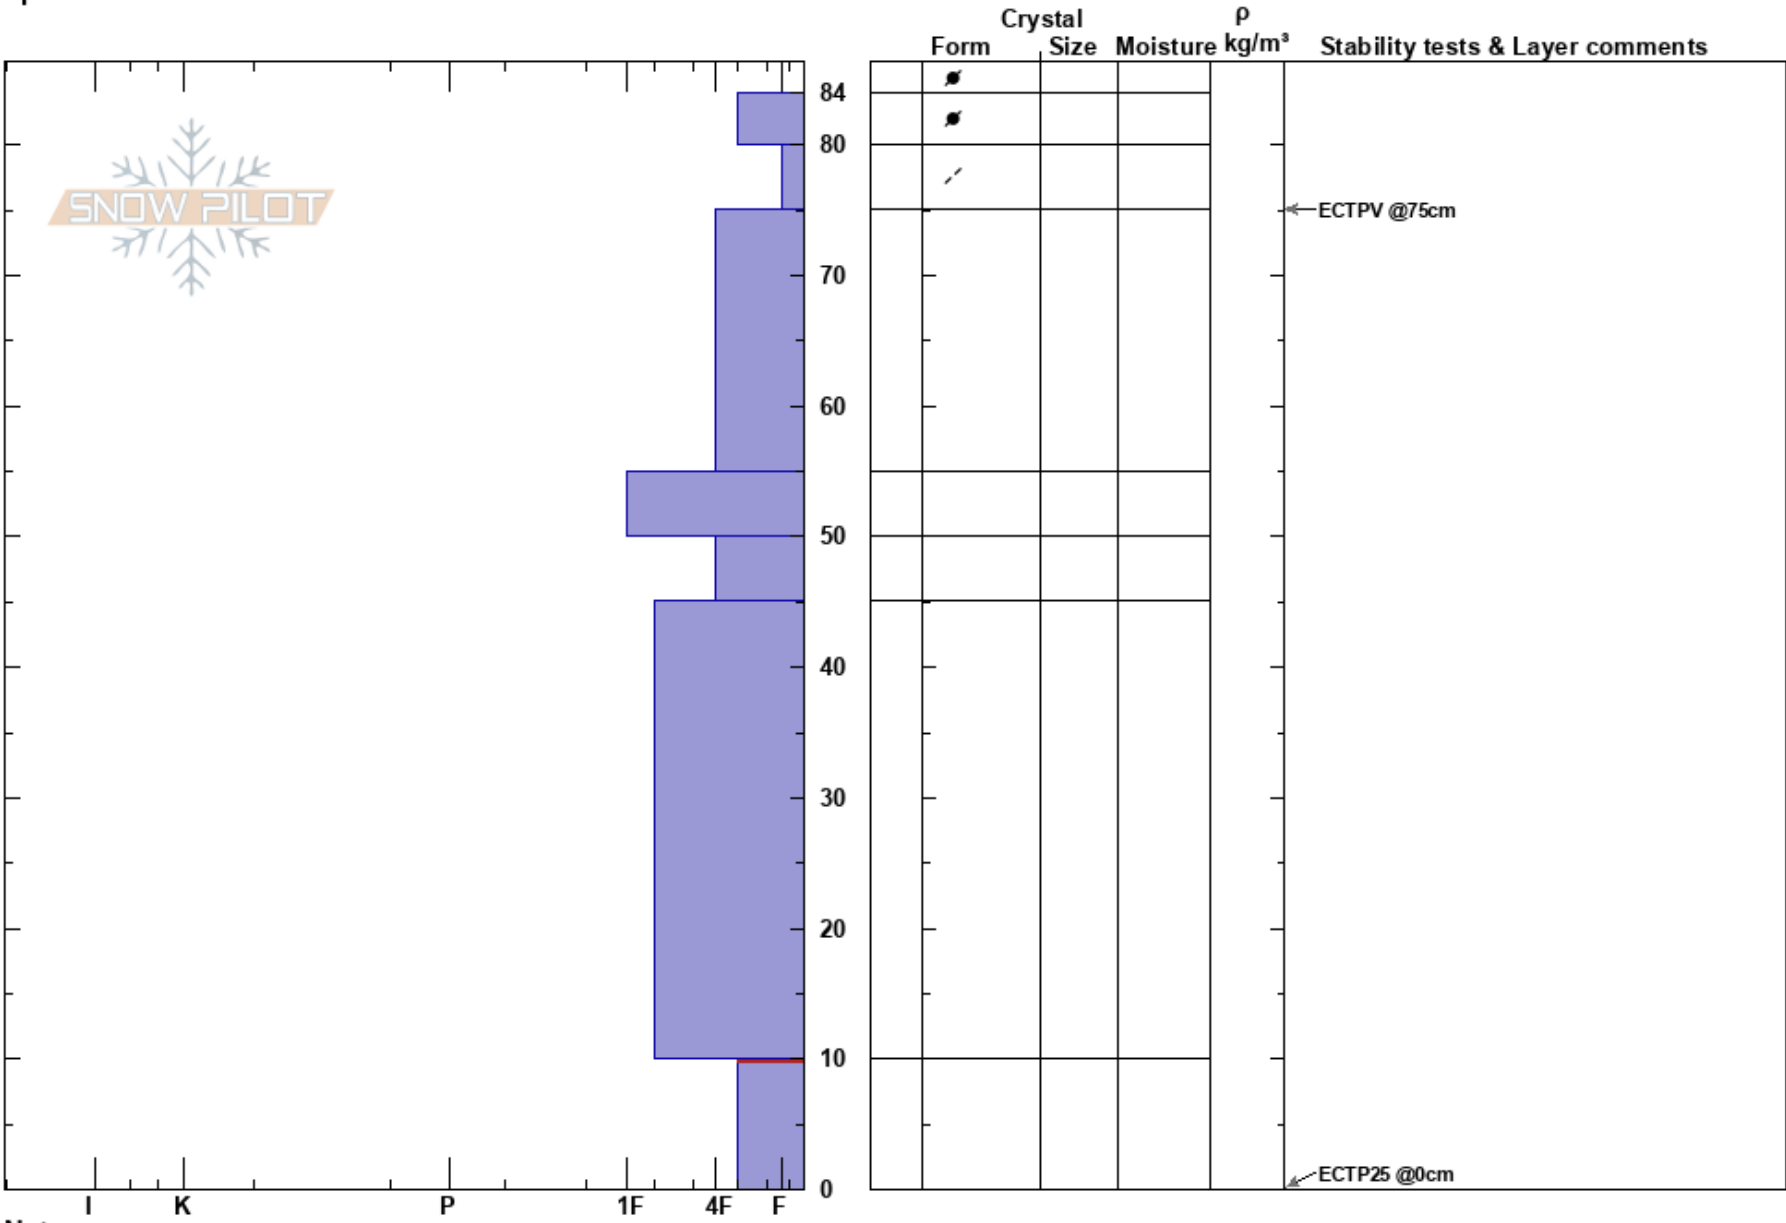

Jones Pass NW ATL
 Jones Pass
 CO
Elevation: 12000 ft
Aspect: NW
Specifics:

Austin DiVesta
 03/31/2024 - 1:00pm
Co-ord: 39.76732N, -105.87037W
Slope Angle: 15°
Wind Loading: previous

Stability:
Air Temperature:
Sky Cover: SCT
Precipitation: NO
Wind: W Moderate

HS:84
Layer Notes:
 10-0cm: Problematic layer

Notes: