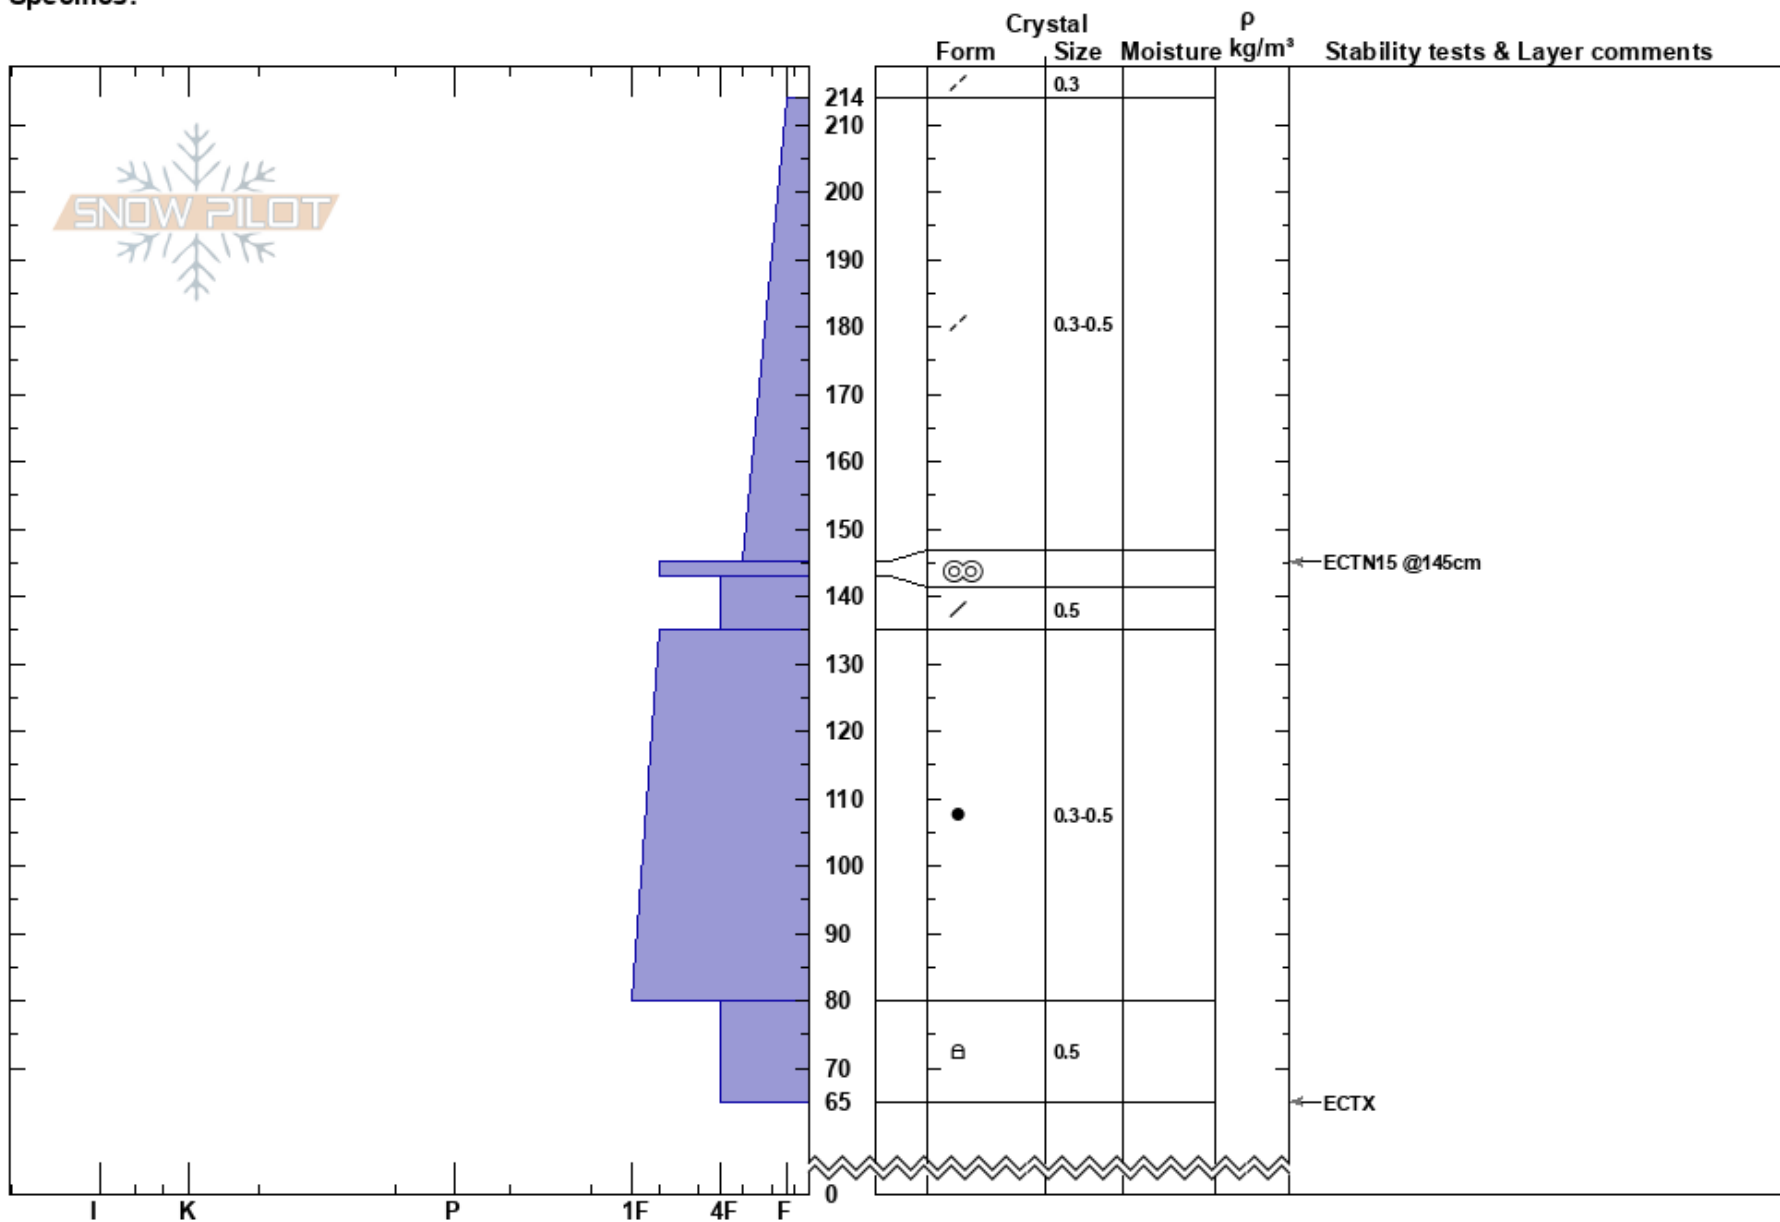

Jones Pass NW NTL
 Jones Pass
 CO
Elevation: 11700 ft
Aspect: NW
Specifics:

Austin DiVesta
 03/31/2024 - 12:00pm
Co-ord: 39.76996N, -105.87099W
Slope Angle: 33°
Wind Loading: previous

Stability:
Air Temperature:
Sky Cover: FEW
Precipitation: NO
Wind: W Moderate

HS:214
PF:15
Layer Notes:

Notes: ECT 120cmx30cm column