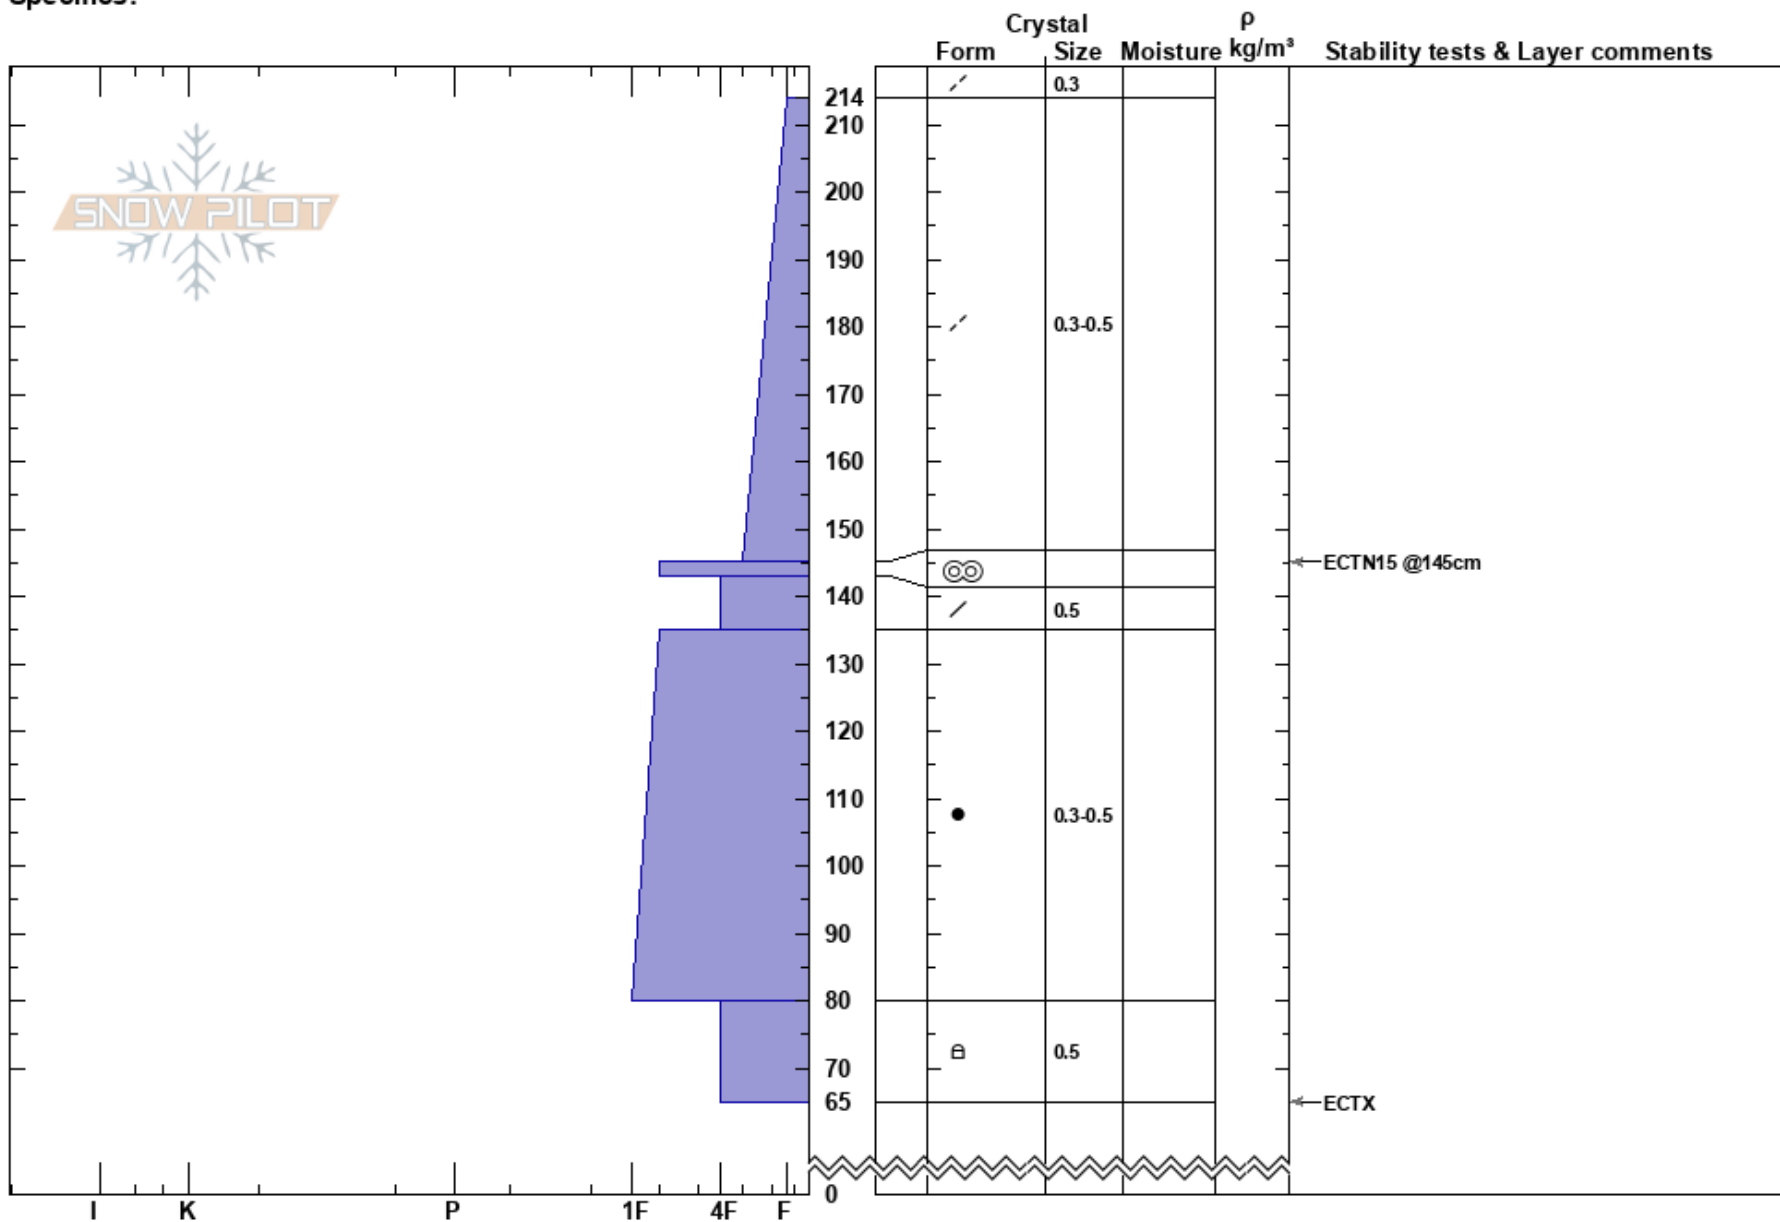

Jones Pass NW NTL  
 Jones Pass  
 CO  
**Elevation:** 11700 ft  
**Aspect:** NW  
**Specifics:**

Austin DiVesta  
 03/31/2024 - 12:00pm  
**Co-ord:** 39.76996N, -105.87099W  
**Slope Angle:** 33°  
**Wind Loading:** previous

**Stability:**  
**Air Temperature:**  
**Sky Cover:** FEW  
**Precipitation:** NO  
**Wind:** W Moderate

**HS:**214  
**PF:**15  
**Layer Notes:**

**Notes:** ECT 120cmx30cm column