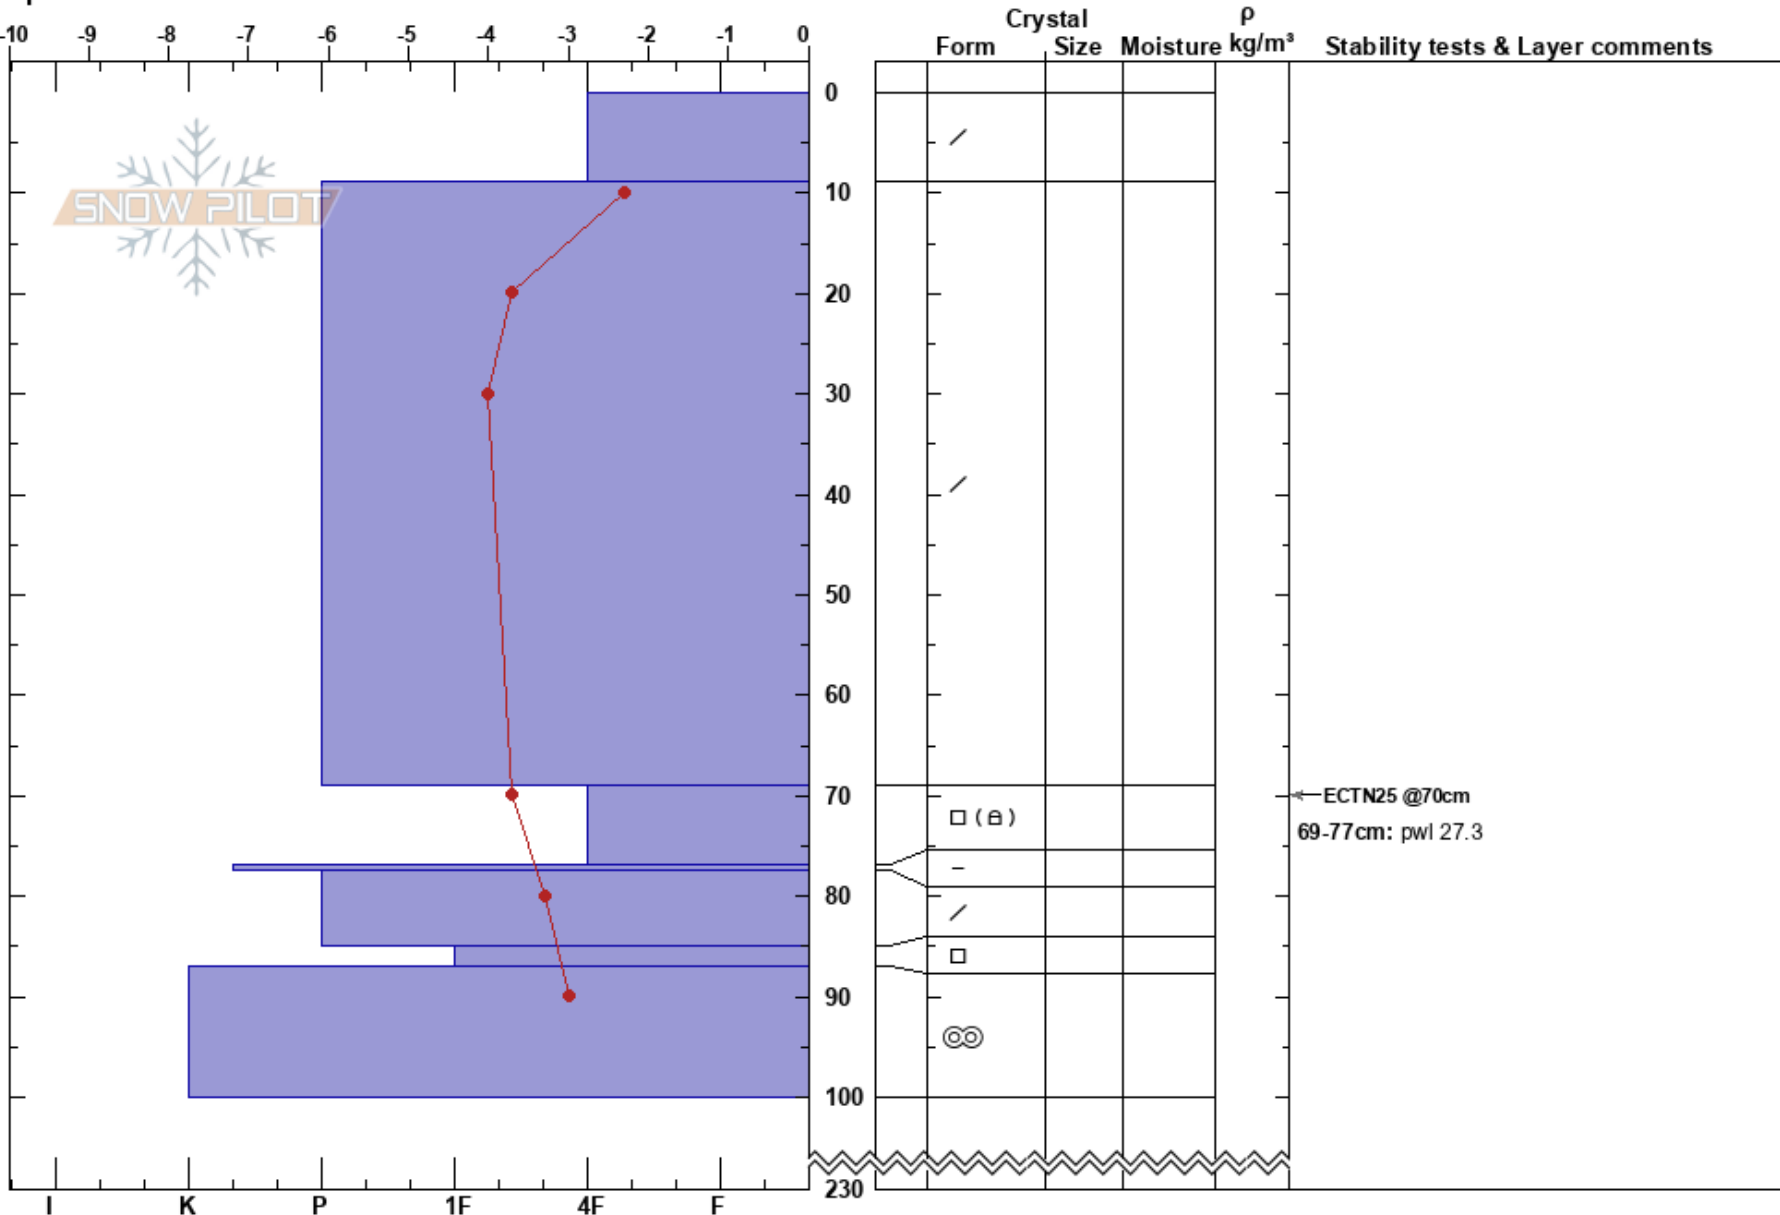

Laisaliden
 Västra Vindelfjällen
 Sweden
 Elevation: 760 m
 Aspect: 210°
 Specifics:

Anton Grindgärds
 31/03/2024 - 11:00
 Co-ord:
 Slope Angle: 23°
 Wind Loading: previous

Stability: **HS:230**
 Air Temperature: 1.2°C **PF:3**
 Sky Cover: BKN
 Precipitation: NO
 Wind: SE Light Breeze
 69-77cm: pwl 27.3
 69-77cm: Problematic layer

Notes: Plan öppen slutning kring TL