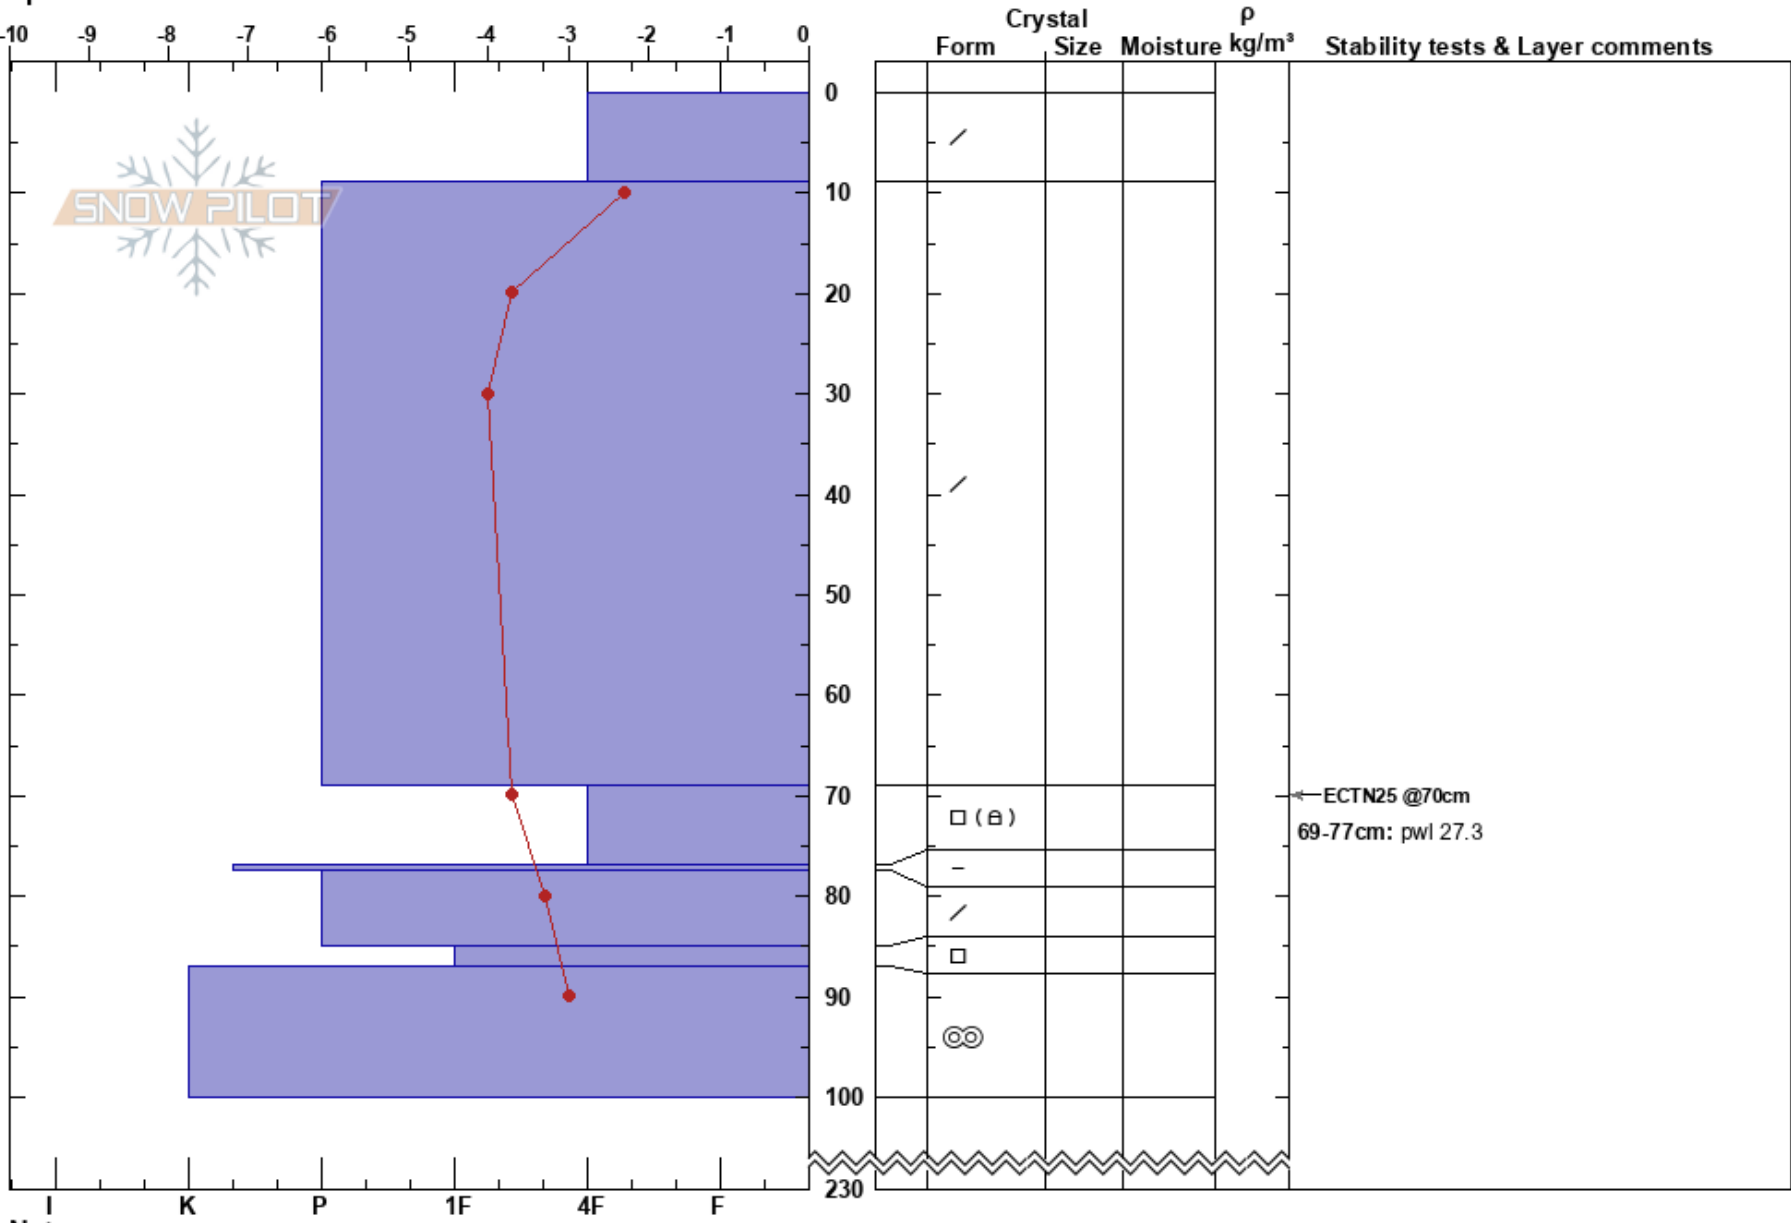

Laisaliden
 Västra Vindelfjällen
 Sweden
 Elevation: 760 m
 Aspect: 210°
 Specifics:

Anton Grindgärds
 31/03/2024 - 11:00
 Co-ord:
 Slope Angle: 23°
 Wind Loading: previous

Stability: **HS:230**
 Air Temperature: 1.2°C **PF:3**
 Sky Cover: BKN
 Precipitation: NO
 Wind: SE Light Breeze
 69-77cm: pwl 27.3
 69-77cm: Problematic layer

Notes: Plan öppen slutning kring TL