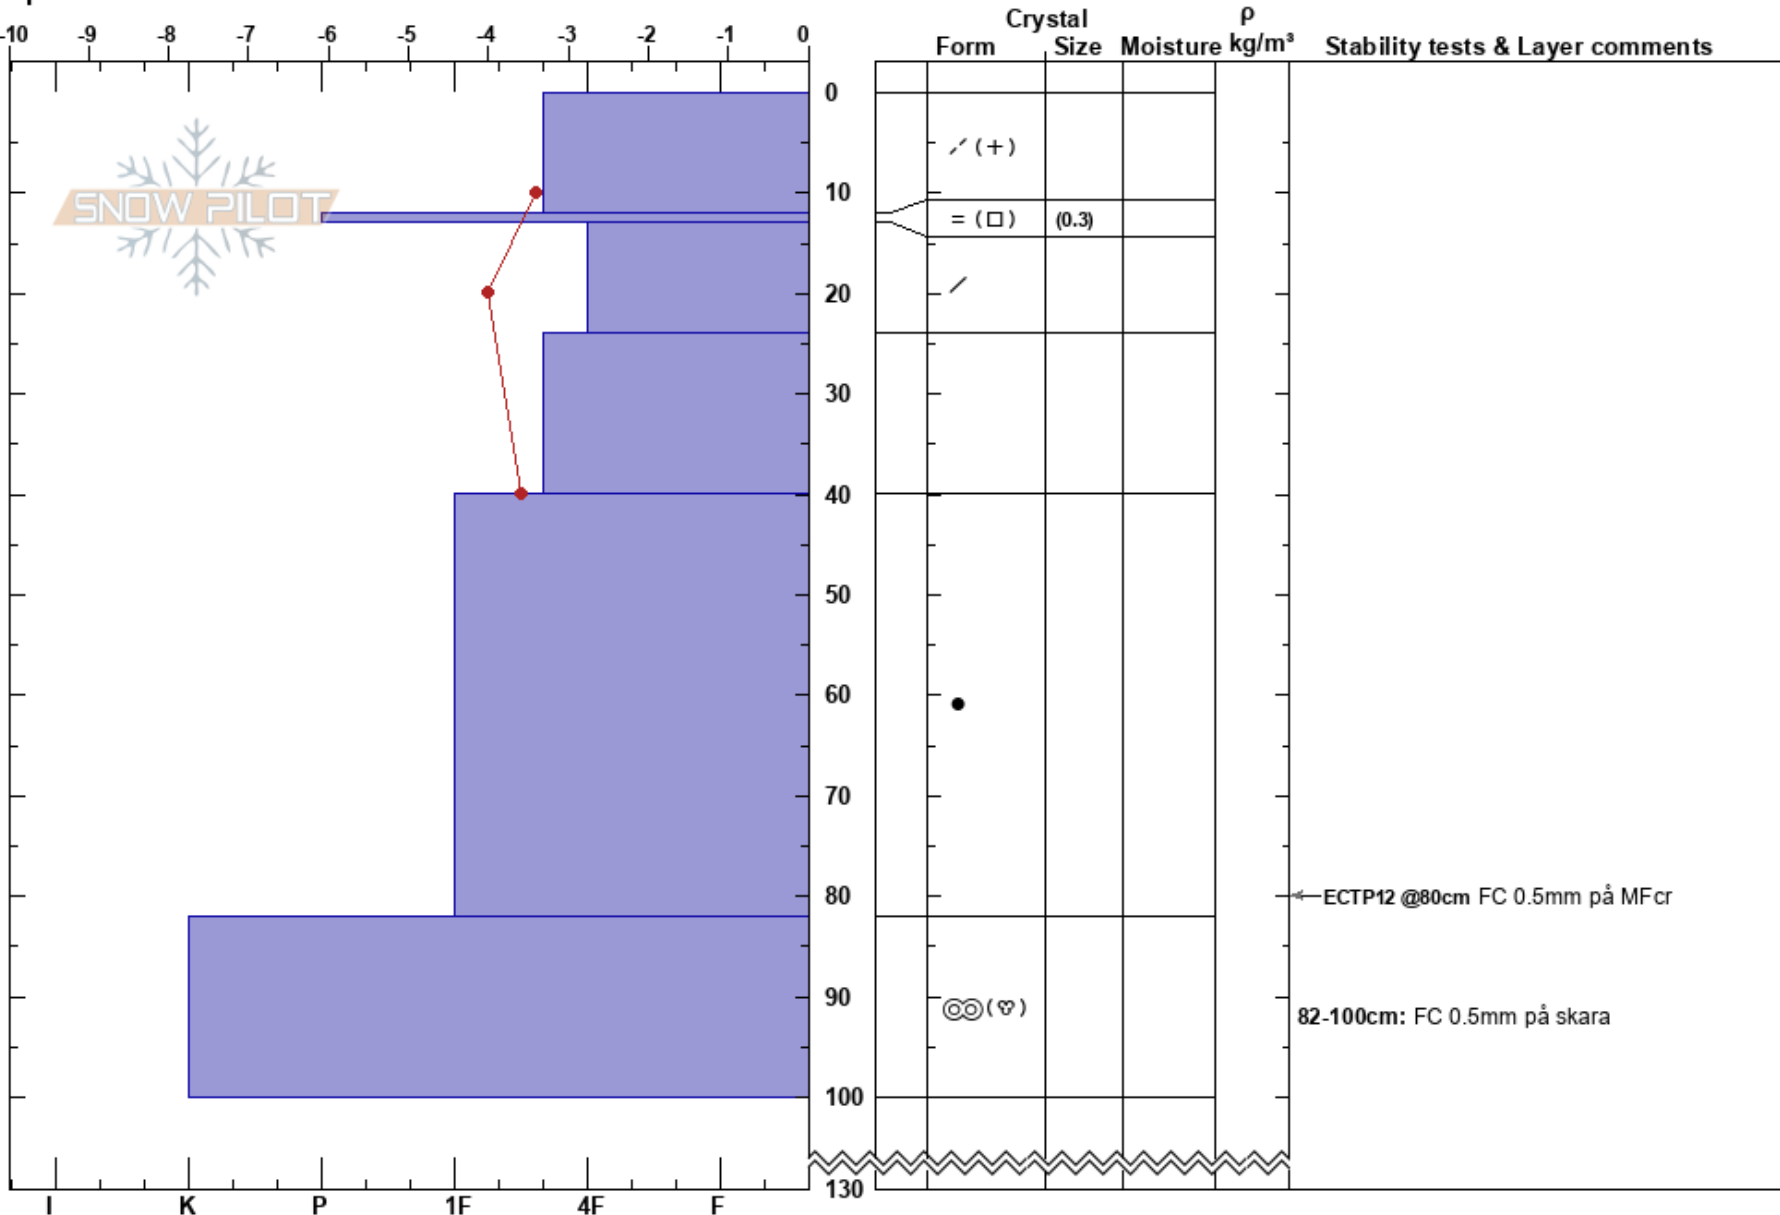

StinasKullarna_SV
 Borkafjället
 Sweden
 Elevation: 805 m
 Aspect: SW
 Specifics:

Tyler Curtis
 31/03/2024 - 11:55
 Co-ord: 65.21470N, 15.54532E
 Slope Angle: 32°
 Wind Loading: previous

Stability:
 Air Temperature: -3.3°C
 Sky Cover: X
 Precipitation: NO
 Wind: E Light Breeze

HS:130
 82-100cm: FC 0.5mm på skara

Notes: Convex formation with recent deeper deposit