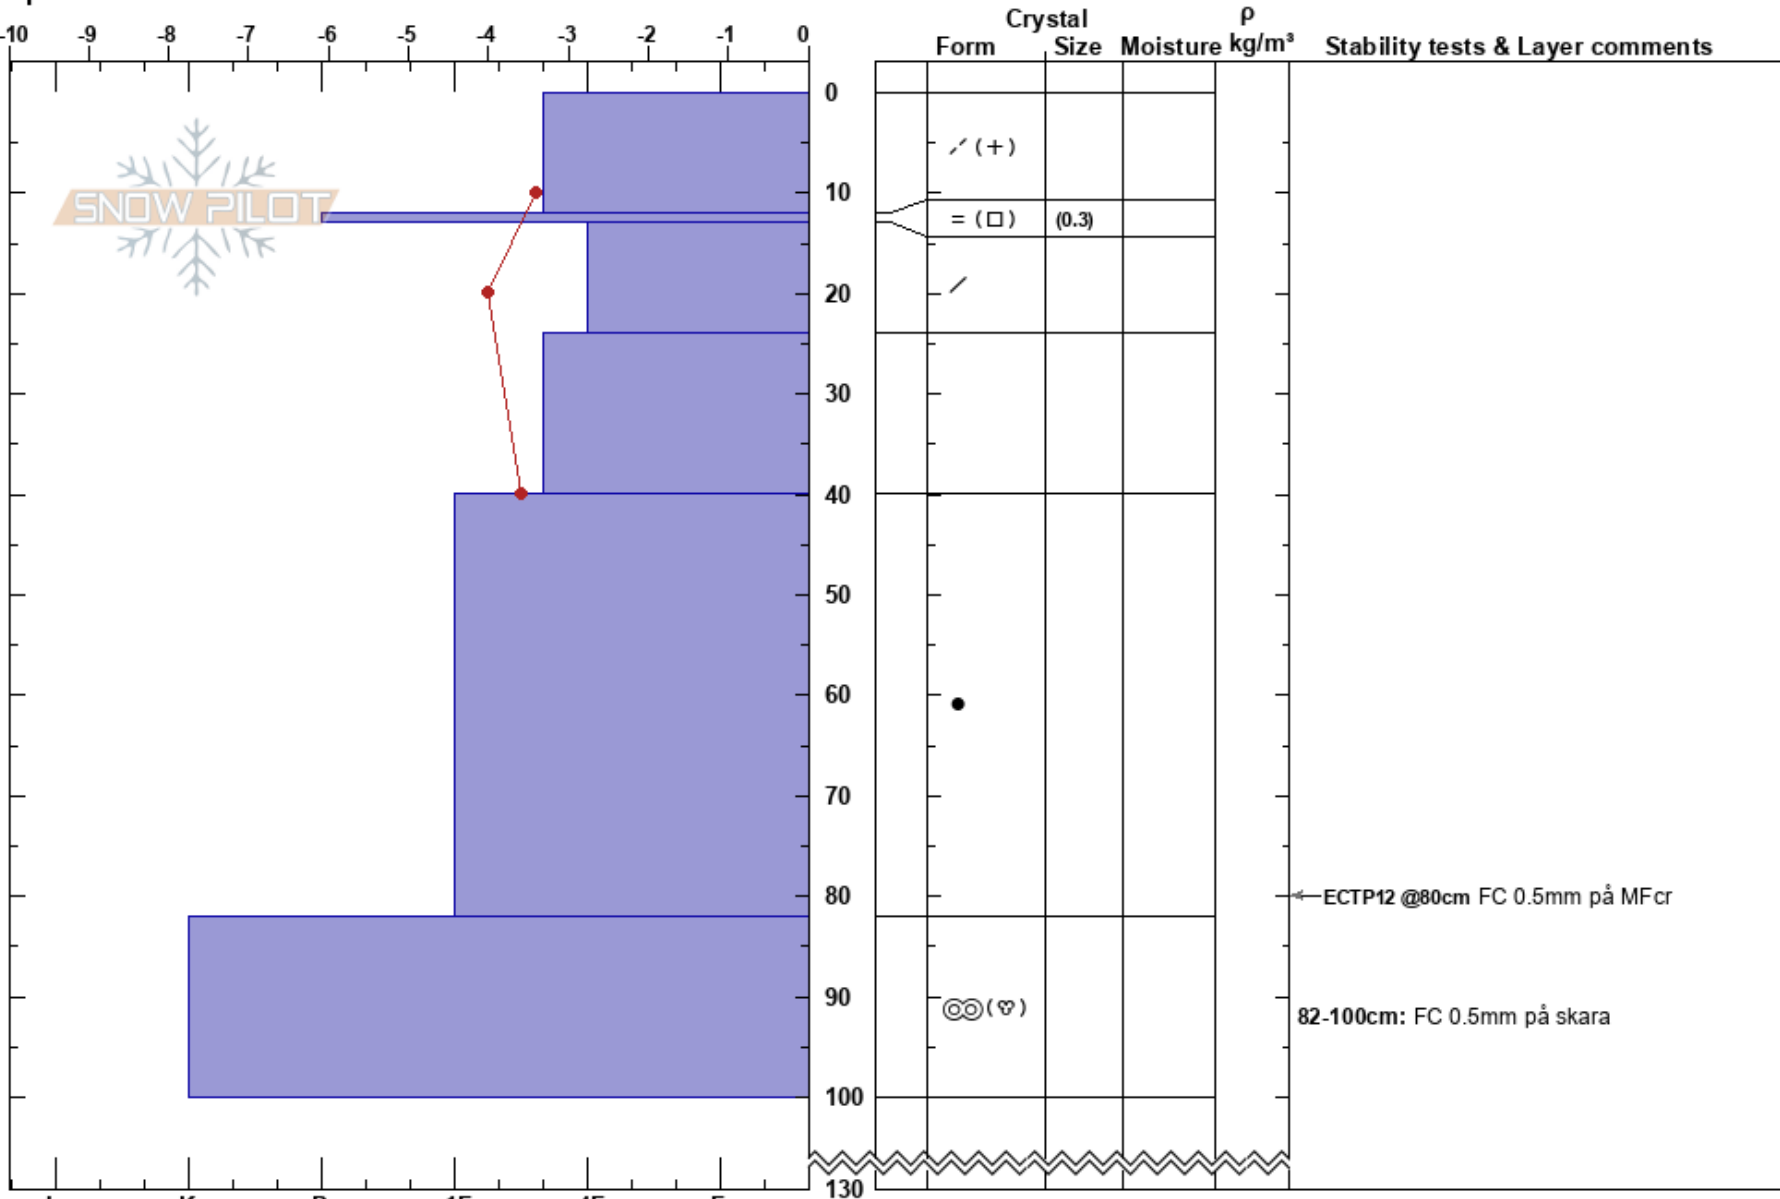

StinasKullarna_SV
 Borkafjället
 Sweden
 Elevation: 805 m
 Aspect: SW
 Specifics:

Tyler Curtis
 31/03/2024 - 11:55
 Co-ord: 65.21470N, 15.54532E
 Slope Angle: 32°
 Wind Loading: previous

Stability:
 Air Temperature: -3.3°C
 Sky Cover: X
 Precipitation: NO
 Wind: E Light Breeze

HS:130
 82-100cm: FC 0.5mm på skara

Notes: Convex formation with recent deeper deposit